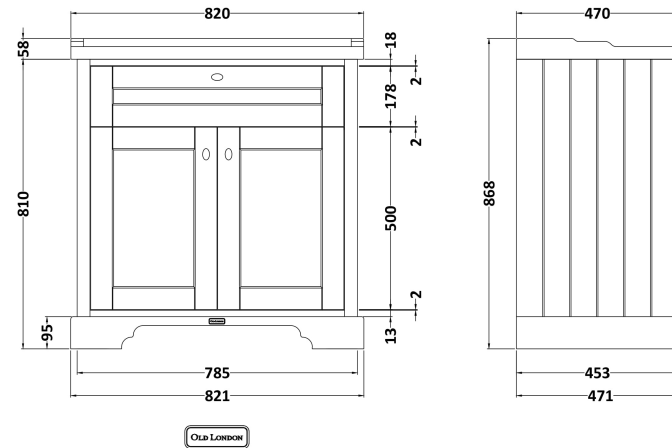

Sales Code: LON805

Description: 800 2-Door Basin Unit

Product Dimensions

Height (mm):	810
Width (mm):	821
Depth (mm):	471
Nett Weight (kg):	35.5

Packaging Dimensions

Height (mm):	851
Width (mm):	854
Depth (mm):	511
Gross Weight (kg):	36

Packaging Data

Box Colour:	Brown Cardboard Box
Box Qty:	1
Label Size:	150 x 100
Label Colour:	White Label
Label Qty:	2

Outer Box Dimensions (If Applicable)

Height (mm):	
Width (mm):	
Depth (mm):	
Gross Weight (kg):	
Barcode:	5056462622705

Product Details

Country of Origin:	United Kingdom
Fitting Instruction:	No
CE & UKCA:	
FSC Certified Materials:	Yes
Colour:	Hunter Green
Construction Method:	Cam & Wood Dowel
Construction Type:	Rigid
Cabinet Finish:	Mdf Vinyl Smooth Matt
Fascia Finish:	Mdf Vinyl Smooth Matt
Cabinet Thickness (mm):	18
Fascia Thickness (mm):	18
Drawer Included:	No
Drawer Type:	Not Applicable
No of Shelves:	1
Hinge Type:	95 Degree Inset Clip-On S/C
Hinge Included:	Yes
Adjustable Legs:	Not Applicable
Fixings Included:	Not Required
Handle Style:	Traditional
Waste Shroud:	No
Handle Included:	Yes
Handle Type:	Knob