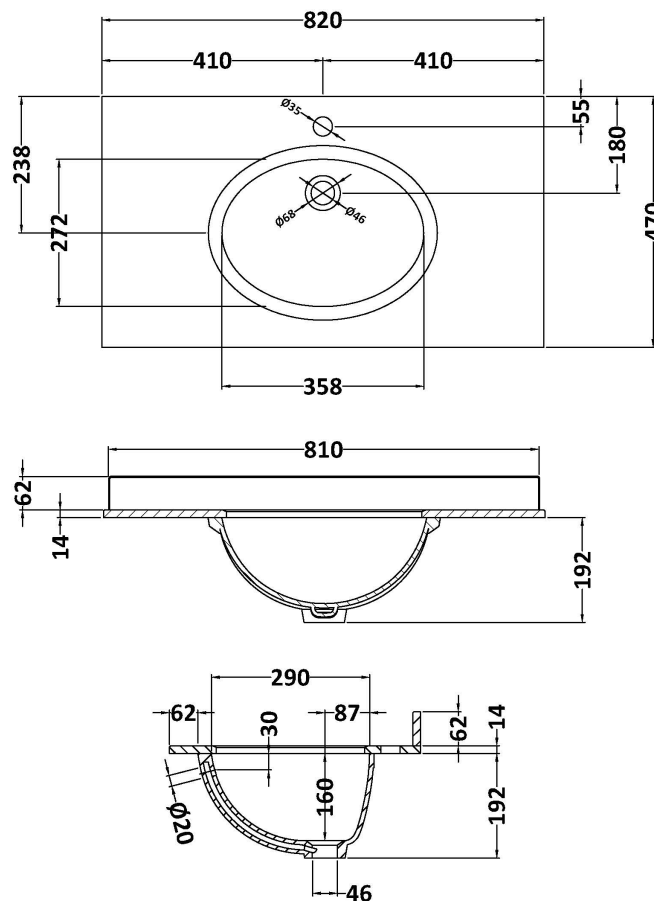

Height (mm):	810
Width (mm):	821
Depth (mm):	471
Nett Weight (kg):	35.5

Packaging Dimensions

Height (mm):	851
Width (mm):	854
Depth (mm):	511
Gross Weight (kg):	36

Packaging Data

Box Colour:	Brown Cardboard Box
Box Qty:	1
Label Size:	150 x 100
Label Colour:	White Label
Label Qty:	2

Outer Box Dimensions (If Applicable)

Height (mm):	
Width (mm):	
Depth (mm):	
Gross Weight (kg):	
Barcode:	5056462622705

Product Details

Country of Origin:	United Kingdom
Fitting Instruction:	No
CE & UKCA:	
FSC Certified Materials:	Yes
Colour:	Hunter Green
Construction Method:	Cam & Wood Dowel
Construction Type:	Rigid
Cabinet Finish:	Mdf Vinyl Smooth Matt
Fascia Finish:	Mdf Vinyl Smooth Matt
Cabinet Thickness (mm):	18
Fascia Thickness (mm):	18
Drawer Included:	No
Drawer Type:	Not Applicable
No of Shelves:	1
Hinge Type:	95 Degree Inset Clip-On S/C
Hinge Included:	Yes
Adjustable Legs:	Not Applicable
Fixings Included:	Not Required
Handle Style:	Traditional
Waste Shroud:	No
Handle Included:	Yes
Handle Type:	Knob

Sales Code: LOM229

Description: 800 Single Bowl Marble Top 1Th

Product Dimensions

Height (mm):	268
Width (mm):	820
Depth (mm):	463
Nett Weight (kg):	18

Packaging Dimensions

Height (mm):	310
Width (mm):	900
Depth (mm):	550
Gross Weight (kg):	18.5

Packaging Data

Box Colour:	White Cardboard Box
Box Qty:	1
Label Size:	100 x 50
Label Colour:	White Label
Label Qty:	2

Outer Box Dimensions (If Applicable)

Height (mm):	
Width (mm):	
Depth (mm):	
Gross Weight (kg):	
Barcode:	5056211819042