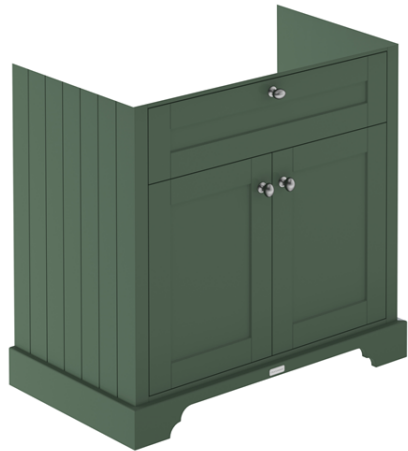

Sales Code: LOF829

Description: 800 2-Door Unit & Marble Top 1Th

Old London

Packaging Details

Barcode: 5056462646732

Sales Code: LON805

Description: 800 2-Door Basin Unit

Product Dimensions

Height (mm):	810
Width (mm):	821
Depth (mm):	471
Nett Weight (kg):	35.5

Packaging Dimensions

Height (mm):	851
Width (mm):	854
Depth (mm):	511
Gross Weight (kg):	36

Packaging Data

Box Colour:	Brown Cardboard Box
Box Qty:	1
Label Size:	150 x 100
Label Colour:	White Label
Label Qty:	2

Outer Box Dimensions (If Applicable)

Height (mm):	
Width (mm):	
Depth (mm):	
Gross Weight (kg):	
Barcode:	5056462622705

Product Details

Country of Origin:	United Kingdom
Fitting Instruction:	No
CE & UKCA:	
FSC Certified Materials:	Yes
Colour:	Hunter Green
Construction Method:	Cam & Wood Dowel
Construction Type:	Rigid
Cabinet Finish:	Mdf Vinyl Smooth Matt
Fascia Finish:	Mdf Vinyl Smooth Matt
Cabinet Thickness (mm):	18
Fascia Thickness (mm):	18
Drawer Included:	No
Drawer Type:	Not Applicable
No of Shelves:	1
Hinge Type:	95 Degree Inset Clip-On S/C
Hinge Included:	Yes
Adjustable Legs:	Not Applicable
Fixings Included:	Not Required
Handle Style:	Traditional
Waste Shroud:	No
Handle Included:	Yes
Handle Type:	Knob

Sales Code: LOM229

Description: 800 Single Bowl Marble Top 1Th

Product Dimensions

Height (mm):	268
Width (mm):	820
Depth (mm):	463
Nett Weight (kg):	18

Packaging Dimensions

Height (mm):	310
Width (mm):	900
Depth (mm):	550
Gross Weight (kg):	18.5