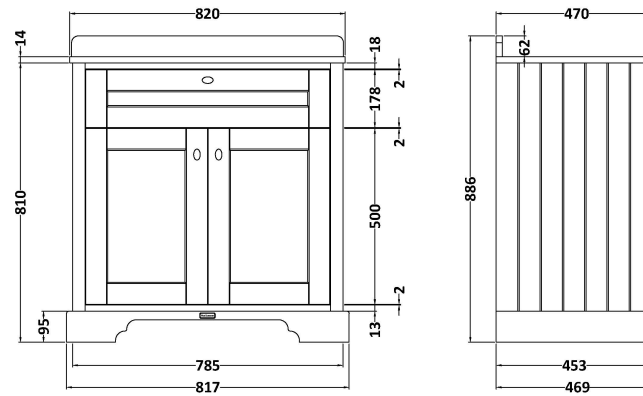

Sales Code: LOF829

Description: 800 2-Door Unit & Marble Top 1Th

Old London

Packaging Details

Barcode: 5056462646732