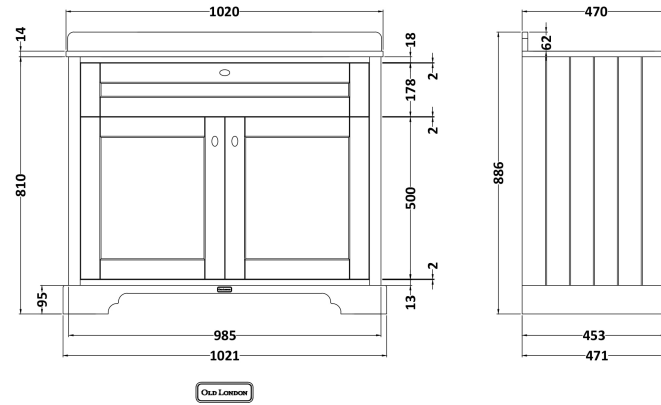

Sales Code: LOF278

Description: 1000 2-Door Unit & Marble Top 1Th

Packaging Details

Barcode: 5056211847670