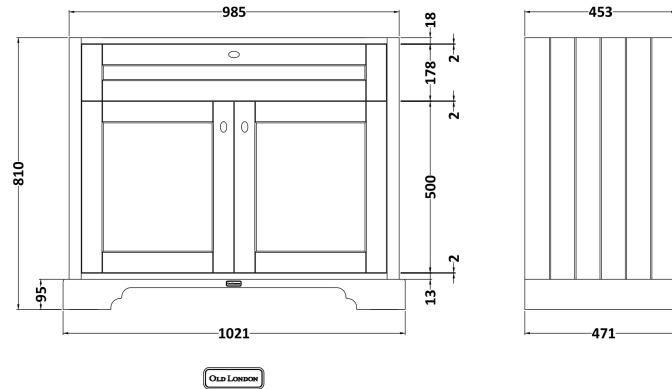

Sales Code: LON207

Description: 1000 2-Door Basin Unit

OLD LONDON

Product Dimensions

Height (mm):	810
Width (mm):	1021
Depth (mm):	471
Nett Weight (kg):	42.5

Packaging Dimensions

Height (mm):	850
Width (mm):	1055
Depth (mm):	510
Gross Weight (kg):	43.5

Packaging Data

Box Colour:	Brown Cardboard Box
Box Qty:	1
Label Size:	150 x 100
Label Colour:	White Label
Label Qty:	2

Outer Box Dimensions (If Applicable)

Height (mm):	
Width (mm):	
Depth (mm):	
Gross Weight (kg):	
Barcode:	5056211844587

Product Details

Country of Origin:	Ireland
Fitting Instruction:	No
CE & UKCA:	
FSC Certified Materials:	Yes
Colour:	Storm Grey
Construction Method:	Cam & Wood Dowel
Construction Type:	Rigid
Cabinet Finish:	Mdf Vinyl Smooth Matt
Fascia Finish:	Mdf Vinyl Smooth Matt
Cabinet Thickness (mm):	18
Fascia Thickness (mm):	18
Drawer Included:	No
Drawer Type:	Not Applicable
No of Shelves:	1
Hinge Type:	95 Degree Inset Clip-On S/C
Hinge Included:	Yes
Adjustable Legs:	Not Applicable
Fixings Included:	Not Required
Handle Style:	Traditional
Waste Shroud:	No
Handle Included:	Yes
Handle Type:	Knob