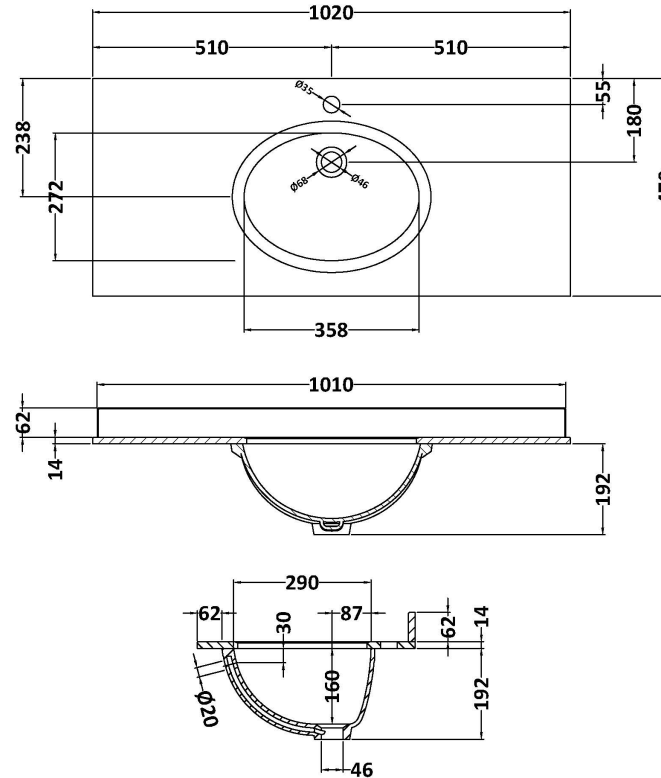

Height (mm):	810
Width (mm):	1021
Depth (mm):	471
Nett Weight (kg):	42.5

Packaging Dimensions

Height (mm):	850
Width (mm):	1055
Depth (mm):	510
Gross Weight (kg):	43.5

Packaging Data

Box Colour:	Brown Cardboard Box
Box Qty:	1
Label Size:	150 x 100
Label Colour:	White Label
Label Qty:	2

Outer Box Dimensions (If Applicable)

Height (mm):	
Width (mm):	
Depth (mm):	
Gross Weight (kg):	
Barcode:	5056211844587

Product Details

Country of Origin:	Ireland
Fitting Instruction:	No
CE & UKCA:	
FSC Certified Materials:	Yes
Colour:	Storm Grey
Construction Method:	Cam & Wood Dowel
Construction Type:	Rigid
Cabinet Finish:	Mdf Vinyl Smooth Matt
Fascia Finish:	Mdf Vinyl Smooth Matt
Cabinet Thickness (mm):	18
Fascia Thickness (mm):	18
Drawer Included:	No
Drawer Type:	Not Applicable
No of Shelves:	1
Hinge Type:	95 Degree Inset Clip-On S/C
Hinge Included:	Yes
Adjustable Legs:	Not Applicable
Fixings Included:	Not Required
Handle Style:	Traditional
Waste Shroud:	No
Handle Included:	Yes
Handle Type:	Knob

Sales Code: LOM247

Description: 1000 Rectangle Marble Top/Basin 1Th

Product Dimensions

Height (mm):	268
Width (mm):	1020
Depth (mm):	470
Nett Weight (kg):	18

Packaging Dimensions

Height (mm):	250
Width (mm):	1100
Depth (mm):	580
Gross Weight (kg):	18.5

Packaging Data

Box Colour:	White Cardboard Box
Box Qty:	1
Label Size:	100 x 50
Label Colour:	White Label
Label Qty:	2

Outer Box Dimensions (If Applicable)

Height (mm):	
Width (mm):	
Depth (mm):	
Gross Weight (kg):	
Barcode:	5056211825753