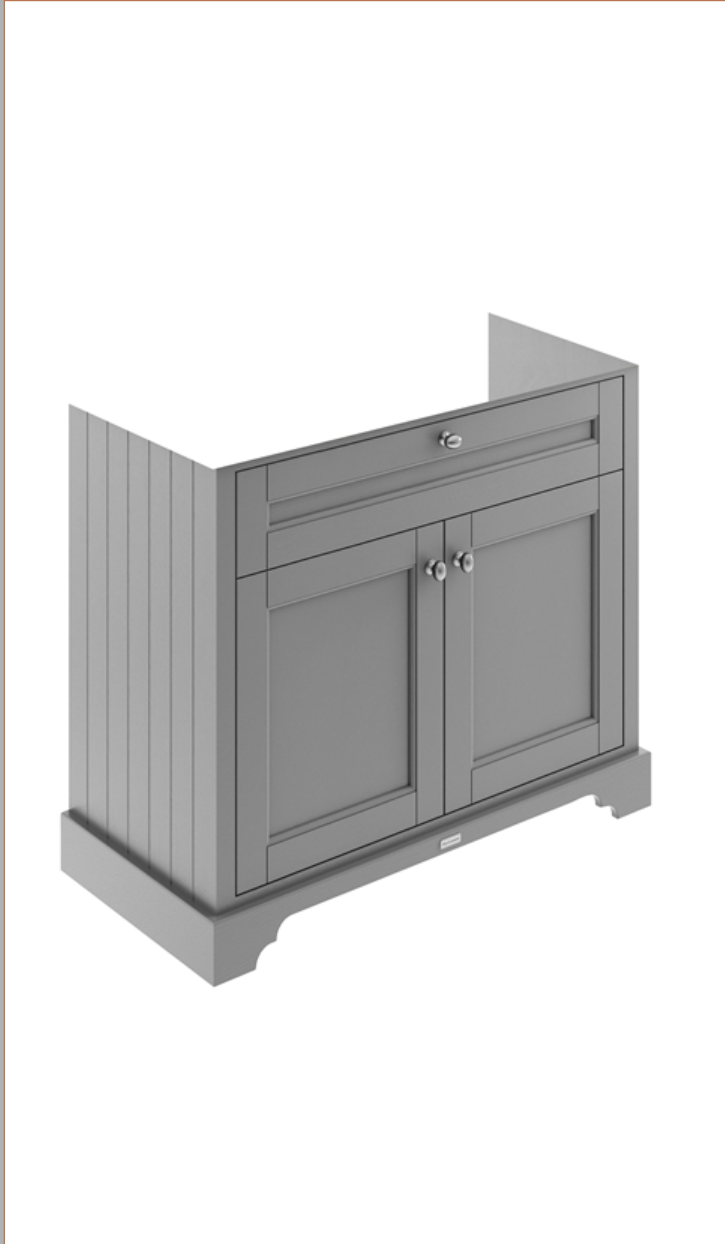

Sales Code: LOF278

Description: 1000 2-Door Unit & Marble Top 1Th

Packaging Details

Barcode: 5056211847670

Sales Code: LON207

Description: 1000 2-Door Basin Unit

OLD LONDON

Product Dimensions

Height (mm):	810
Width (mm):	1021
Depth (mm):	471
Nett Weight (kg):	42.5

Packaging Dimensions

Height (mm):	850
Width (mm):	1055
Depth (mm):	510
Gross Weight (kg):	43.5

Packaging Data

Box Colour:	Brown Cardboard Box
Box Qty:	1
Label Size:	150 x 100
Label Colour:	White Label
Label Qty:	2

Outer Box Dimensions (If Applicable)

Height (mm):	
Width (mm):	
Depth (mm):	
Gross Weight (kg):	
Barcode:	5056211844587

Product Details

Country of Origin:	Ireland
Fitting Instruction:	No
CE & UKCA:	
FSC Certified Materials:	Yes
Colour:	Storm Grey
Construction Method:	Cam & Wood Dowel
Construction Type:	Rigid
Cabinet Finish:	Mdf Vinyl Smooth Matt
Fascia Finish:	Mdf Vinyl Smooth Matt
Cabinet Thickness (mm):	18
Fascia Thickness (mm):	18
Drawer Included:	No
Drawer Type:	Not Applicable
No of Shelves:	1
Hinge Type:	95 Degree Inset Clip-On S/C
Hinge Included:	Yes
Adjustable Legs:	Not Applicable
Fixings Included:	Not Required
Handle Style:	Traditional
Waste Shroud:	No
Handle Included:	Yes
Handle Type:	Knob

Sales Code: LOM247

Description: 1000 Rectangle Marble Top/Basin 1Th

Product Dimensions

Height (mm):	268
Width (mm):	1020
Depth (mm):	470
Nett Weight (kg):	18

Packaging Dimensions

Height (mm):	250
Width (mm):	1100
Depth (mm):	580
Gross Weight (kg):	18.5