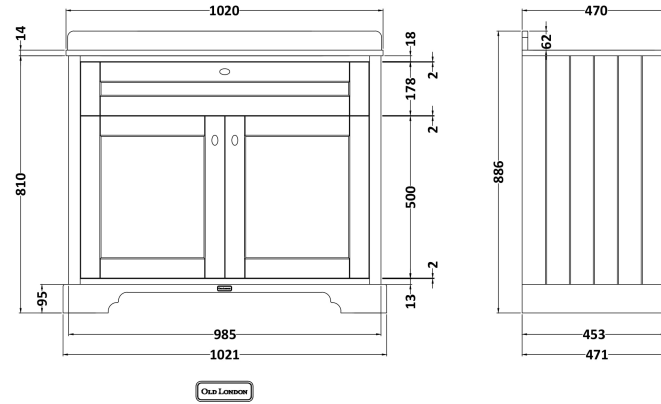

Sales Code: LOF378

Description: 1000 2-Door Unit & Marble Top 1Th

Packaging Details

Barcode: 5056211847687