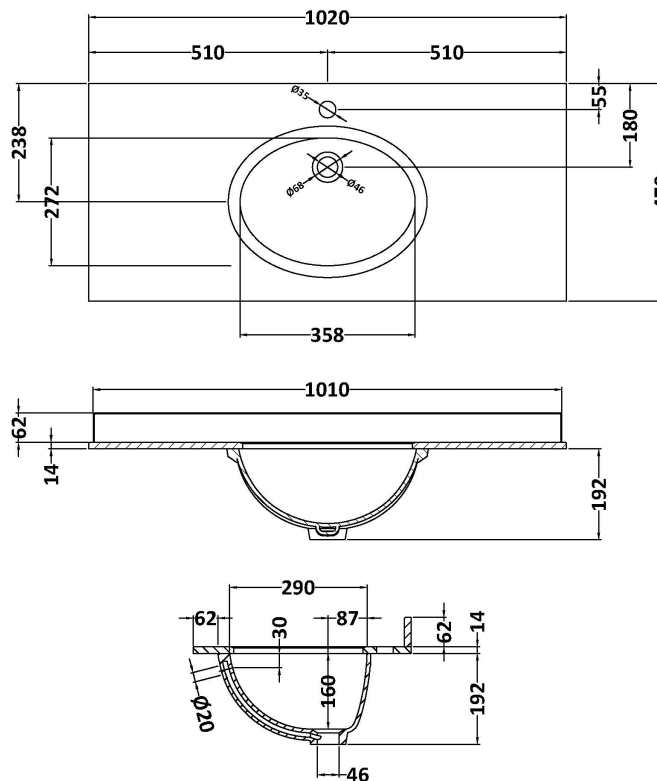

### Product Dimensions

Height (mm):	810
Width (mm):	1021
Depth (mm):	471
Nett Weight (kg):	42.5

### Outer Box Dimensions (If Applicable)

Height (mm):	
Width (mm):	
Depth (mm):	
Gross Weight (kg):	
Barcode:	5056211844594

### Product Dimensions

Height (mm):	268
Width (mm):	1020
Depth (mm):	470
Nett Weight (kg):	18

### Packaging Dimensions

Height (mm):	250
Width (mm):	1100
Depth (mm):	580
Gross Weight (kg):	18.5