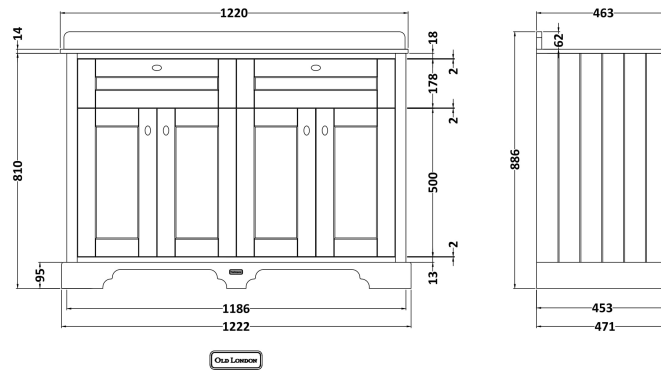

### Packaging Details

Barcode: 5056462647463

Sales Code: LON809

Description: 1200 4-Door Basin Unit

**Product Dimensions**

Height (mm):	810
Width (mm):	1222
Depth (mm):	471
Nett Weight (kg):	54.5

**Packaging Dimensions**

Height (mm):	840
Width (mm):	1252
Depth (mm):	511
Gross Weight (kg):	55

**Packaging Data**

Box Colour:	Brown Cardboard Box
Box Qty:	1
Label Size:	150 x 100
Label Colour:	White Label
Label Qty:	2

**Outer Box Dimensions (If Applicable)**

### Product Dimensions

Height (mm):	268
Width (mm):	1220
Depth (mm):	463
Nett Weight (kg):	27.5

### Packaging Dimensions

Height (mm):	310
Width (mm):	1300
Depth (mm):	550
Gross Weight (kg):	28