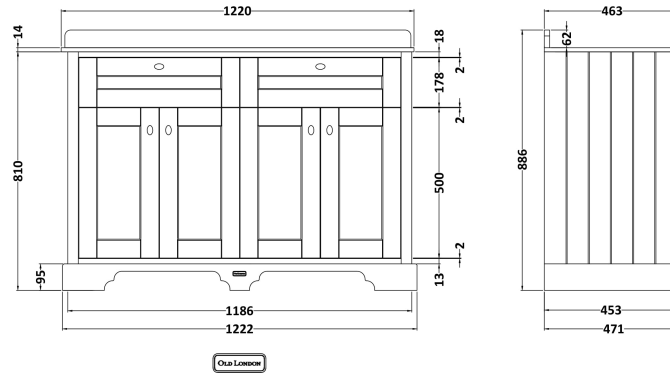

### Packaging Details

Barcode: 5056462647463

Sales Code: LON809

Description: 1200 4-Door Basin Unit

**Product Dimensions**

Height (mm):	810
Width (mm):	1222
Depth (mm):	471
Nett Weight (kg):	54.5

**Packaging Dimensions**

Height (mm):	840
Width (mm):	1252
Depth (mm):	511
Gross Weight (kg):	55

**Packaging Data**

Box Colour:	Brown Cardboard Box
Box Qty:	1
Label Size:	150 x 100
Label Colour:	White Label
Label Qty:	2

**Outer Box Dimensions (If Applicable)**

### Product Dimensions

Height (mm):	268
Width (mm):	1220
Depth (mm):	463
Nett Weight (kg):	27.5

### Packaging Dimensions

Height (mm):	310
Width (mm):	1300
Depth (mm):	550
Gross Weight (kg):	28