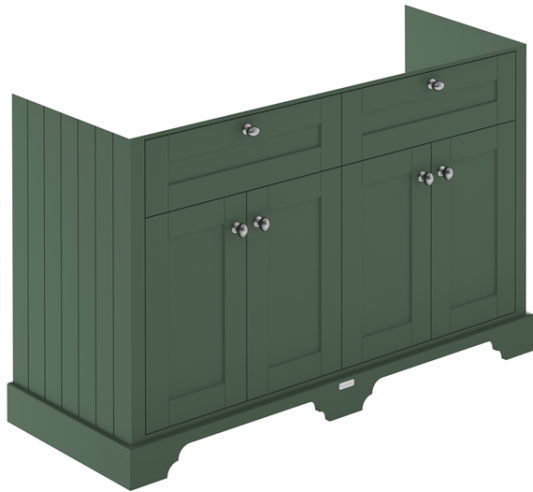

Sales Code: LOF865

Description: 1200 4-Door Unit & Marble Top 1Th

### Packaging Details

Barcode: 5056462647463

Sales Code: LON809

Description: 1200 4-Door Basin Unit

**Product Dimensions**

Height (mm):	810
Width (mm):	1222
Depth (mm):	471
Nett Weight (kg):	54.5

**Packaging Dimensions**

Height (mm):	840
Width (mm):	1252
Depth (mm):	511
Gross Weight (kg):	55

**Packaging Data**

Box Colour:	Brown Cardboard Box
Box Qty:	1
Label Size:	150 x 100
Label Colour:	White Label
Label Qty:	2

**Outer Box Dimensions (If Applicable)**

Sales Code: LOM235

Description: 1200 Double Bowl Marble Top 1Th