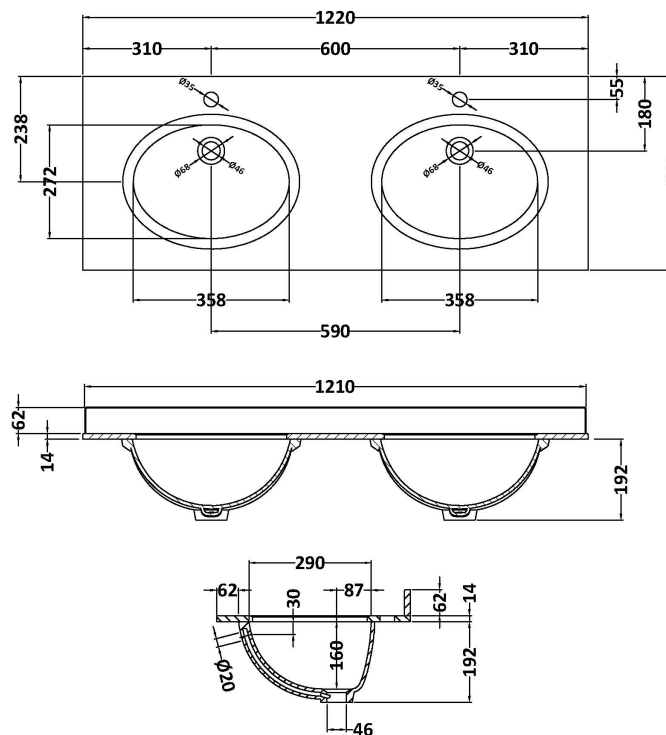

### Packaging Details

Barcode: 5056462647463

Sales Code: LON809

Description: 1200 4-Door Basin Unit

**Product Dimensions**

Height (mm):	810
Width (mm):	1222
Depth (mm):	471
Nett Weight (kg):	54.5

**Packaging Dimensions**

Height (mm):	840
Width (mm):	1252
Depth (mm):	511
Gross Weight (kg):	55

**Packaging Data**

Box Colour:	Brown Cardboard Box
Box Qty:	1
Label Size:	150 x 100
Label Colour:	White Label
Label Qty:	2

**Outer Box Dimensions (If Applicable)**

### Product Dimensions

Height (mm):	268
Width (mm):	1220
Depth (mm):	463
Nett Weight (kg):	27.5

### Packaging Dimensions

Height (mm):	310
Width (mm):	1300
Depth (mm):	550
Gross Weight (kg):	28