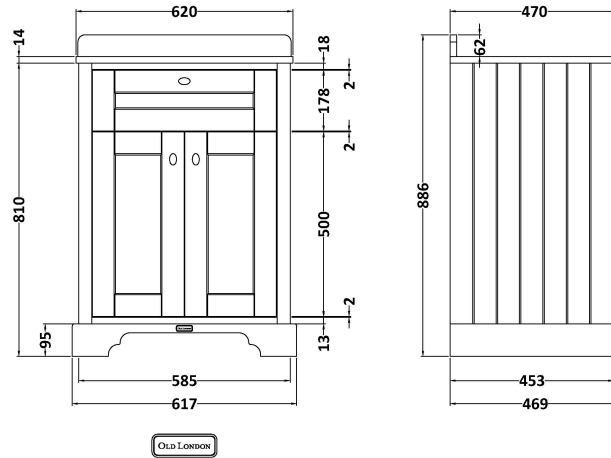

### Packaging Details

Barcode: 5056211819516

Sales Code: LON403

Description: 600 2-Door Basin Unit

**Product Dimensions**

Height (mm):	810
Width (mm):	621
Depth (mm):	471
Nett Weight (kg):	29.5

**Packaging Dimensions**

Height (mm):	840
Width (mm):	651
Depth (mm):	511
Gross Weight (kg):	30

**Packaging Data**

Box Colour:	Brown Cardboard Box
Box Qty:	1
Label Size:	150 x 100
Label Colour:	White Label
Label Qty:	2

**Outer Box Dimensions (If Applicable)**

### Product Dimensions

Height (mm):	268
Width (mm):	620
Depth (mm):	463
Nett Weight (kg):	13.5

### Packaging Dimensions

Height (mm):	310
Width (mm):	700
Depth (mm):	550
Gross Weight (kg):	14