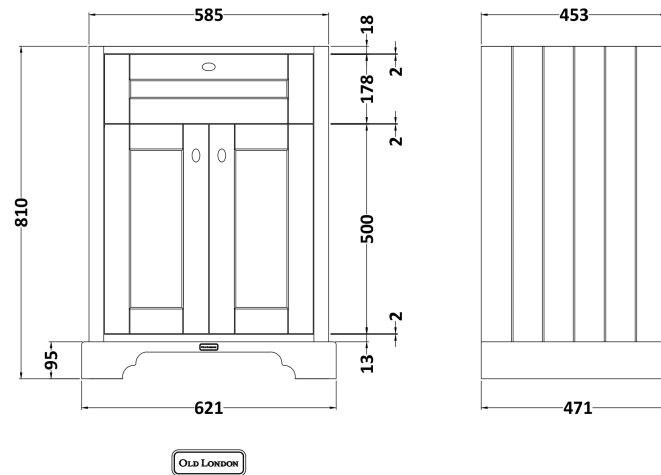

### Packaging Details

Barcode: 5056211819516

Sales Code: LON403

Description: 600 2-Door Basin Unit

**Product Dimensions**

Height (mm):	810
Width (mm):	621
Depth (mm):	471
Nett Weight (kg):	29.5

**Packaging Dimensions**

Height (mm):	840
Width (mm):	651
Depth (mm):	511
Gross Weight (kg):	30

**Packaging Data**

Box Colour:	Brown Cardboard Box
Box Qty:	1
Label Size:	150 x 100
Label Colour:	White Label
Label Qty:	2

**Outer Box Dimensions (If Applicable)**

### Product Dimensions

Height (mm):	268
Width (mm):	620
Depth (mm):	463
Nett Weight (kg):	13.5

### Packaging Dimensions

Height (mm):	310
Width (mm):	700
Depth (mm):	550
Gross Weight (kg):	14