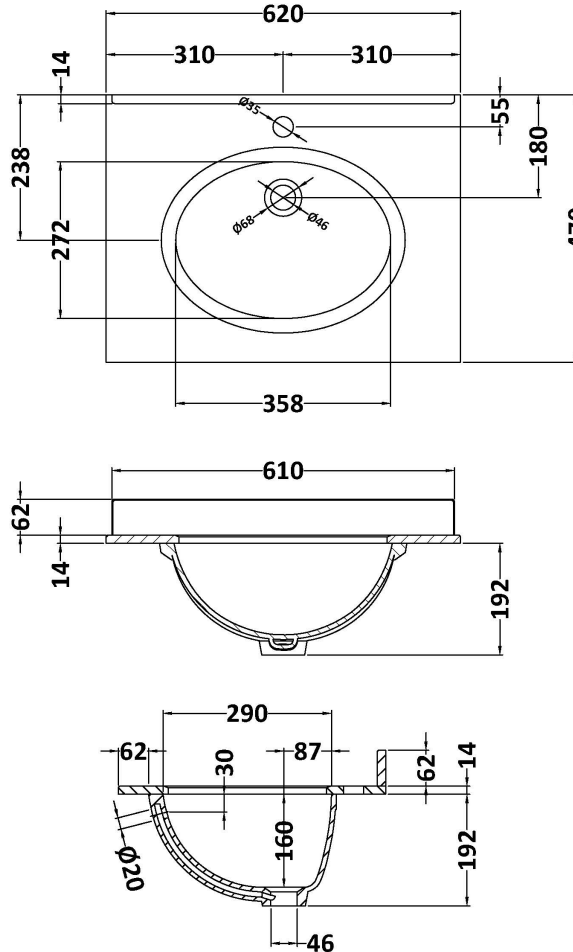

### Packaging Details

Barcode: 5056211819516

Sales Code: LON403

Description: 600 2-Door Basin Unit

**Product Dimensions**

Height (mm):	810
Width (mm):	621
Depth (mm):	471
Nett Weight (kg):	29.5

**Packaging Dimensions**

Height (mm):	840
Width (mm):	651
Depth (mm):	511
Gross Weight (kg):	30

**Packaging Data**

Box Colour:	Brown Cardboard Box
Box Qty:	1
Label Size:	150 x 100
Label Colour:	White Label
Label Qty:	2

**Outer Box Dimensions (If Applicable)**

### Product Dimensions

Height (mm):	268
Width (mm):	620
Depth (mm):	463
Nett Weight (kg):	13.5

### Packaging Dimensions

Height (mm):	310
Width (mm):	700
Depth (mm):	550
Gross Weight (kg):	14