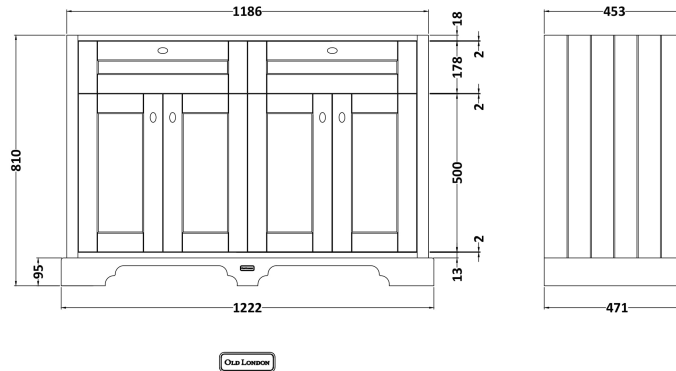

Sales Code: LON209

Description: 1200 4-Door Basin Unit

OLD LONDON

Product Dimensions

Height (mm):	810
Width (mm):	1222
Depth (mm):	471
Nett Weight (kg):	54.5

Packaging Dimensions

Height (mm):	840
Width (mm):	1252
Depth (mm):	511
Gross Weight (kg):	55

Packaging Data

Box Colour:	Brown Cardboard Box
Box Qty:	1
Label Size:	150 x 100
Label Colour:	White Label
Label Qty:	2

Outer Box Dimensions (If Applicable)

Height (mm):	
Width (mm):	
Depth (mm):	
Gross Weight (kg):	
Barcode:	5056211818052

Product Details

Country of Origin:	Ireland
Fitting Instruction:	No
CE & UKCA:	
FSC Certified Materials:	Yes
Colour:	Storm Grey
Construction Method:	Cam & Wood Dowel
Construction Type:	Rigid
Cabinet Finish:	Mdf Vinyl Smooth Matt
Fascia Finish:	Mdf Vinyl Smooth Matt
Cabinet Thickness (mm):	18
Fascia Thickness (mm):	18
Drawer Included:	No
Drawer Type:	Not Applicable
No of Shelves:	2
Hinge Type:	95 Degree Inset Clip-On S/C
Hinge Included:	Yes
Adjustable Legs:	Not Applicable
Fixings Included:	Not Required
Handle Style:	Traditional
Waste Shroud:	No
Handle Included:	Yes
Handle Type:	Knob