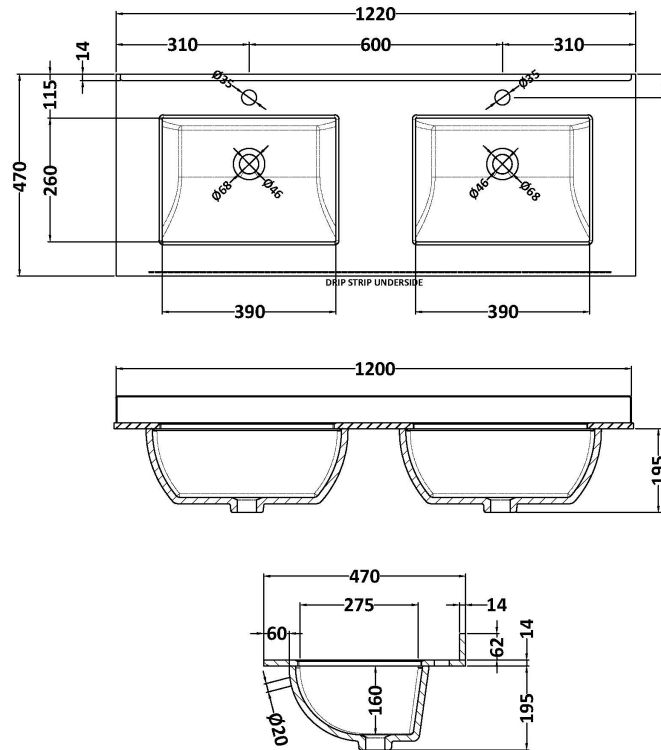

### Product Dimensions

Height (mm):	810
Width (mm):	1222
Depth (mm):	471
Nett Weight (kg):	54.5

### Packaging Dimensions

Height (mm):	840
Width (mm):	1252
Depth (mm):	511
Gross Weight (kg):	55

### Outer Box Dimensions (If Applicable)

Height (mm):	
Width (mm):	
Depth (mm):	
Gross Weight (kg):	
Barcode:	5056211818052

### Product Dimensions

Height (mm):	62
Width (mm):	1220
Depth (mm):	470
Nett Weight (kg):	27.5