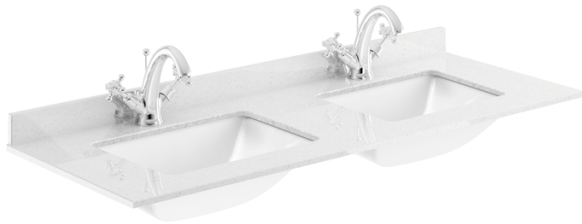

Sales Code: LSM234

Description: 1200 Double Bowl Marble Top 1Th

Product Dimensions

Height (mm):	62
Width (mm):	1220
Depth (mm):	470
Nett Weight (kg):	27.5

Packaging Dimensions

Height (mm):	310
Width (mm):	1300
Depth (mm):	550
Gross Weight (kg):	28

Packaging Data

Box Colour:	White Cardboard Box
Box Qty:	1
Label Size:	100 x 50
Label Colour:	White Label
Label Qty:	2

Outer Box Dimensions (If Applicable)

Height (mm):	
Width (mm):	
Depth (mm):	
Gross Weight (kg):	
Barcode:	5056462656045

Product Details

Country of Origin:	China
Fitting Instruction:	No
Certification: CE & UKCA:	N/A
WRAS:	N/A
WRAS No:	N/A
Product Material:	Vitreous China, Natural Marble
Fixing Supplied:	No

Pans/Bidets: Trap Style: Not Applicable Includes Seat: Not Applicable

Seats: Seat Type: Not Applicable Material: Not Applicable
Function: Not Applicable Hinge Type: Not Applicable
Hinge Material: Not Applicable

Cisterns: Operating Type: Not Applicable Fittings: Not Applicable
Lever Type: Not Applicable

Basins: Tap Hole: One Taphole Chain Stay Hole: No
Template: Not Applicable Waste Type Req: Slotted
Overflow Inc: Yes Overflow Cover: Yes
Inner Bowl Depth (mm): 160mm