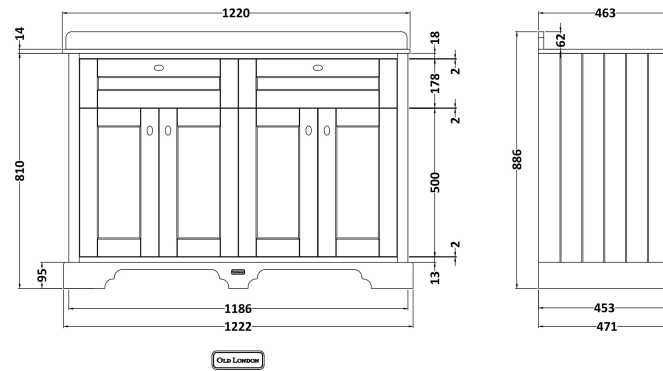

Sales Code: LOF264S

Description: 1200 4-Door Unit & Sq Marble Top 1Th

Packaging Details

Barcode: 5056462694979