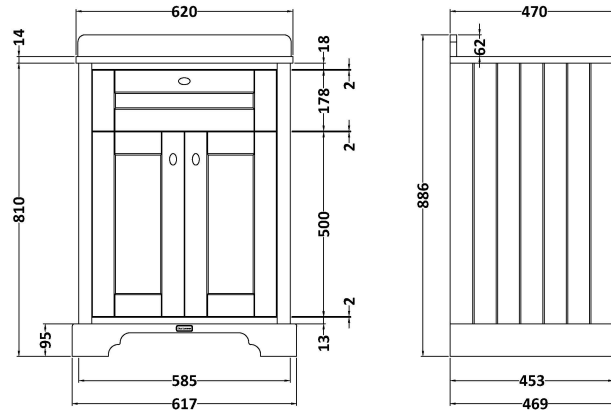

Sales Code: LOF823

Description: 600 2-Door Unit & Marble Top 1Th

Packaging Details

Barcode: 5056462646671

Sales Code: LON803

Description: 600 2-Door Basin Unit

Product Dimensions

Height (mm):	810
Width (mm):	621
Depth (mm):	471
Nett Weight (kg):	29.5

Packaging Dimensions

Height (mm):	840
Width (mm):	651
Depth (mm):	511
Gross Weight (kg):	30

Packaging Data

Box Colour:	Brown Cardboard Box
Box Qty:	1
Label Size:	150 x 100
Label Colour:	White Label
Label Qty:	2

Outer Box Dimensions (If Applicable)

Height (mm):	
Width (mm):	
Depth (mm):	
Gross Weight (kg):	
Barcode:	5056462622699

Product Details

Country of Origin:	United Kingdom
Fitting Instruction:	No
CE & UKCA:	
FSC Certified Materials:	Yes
Colour:	Hunter Green
Construction Method:	Cam & Wood Dowel
Construction Type:	Rigid
Cabinet Finish:	Mdf Vinyl Smooth Matt
Fascia Finish:	Mdf Vinyl Smooth Matt
Cabinet Thickness (mm):	18
Fascia Thickness (mm):	18
Drawer Included:	No
Drawer Type:	Not Applicable
No of Shelves:	1
Hinge Type:	95 Degree Inset Clip-On S/C
Hinge Included:	Yes
Adjustable Legs:	Not Applicable
Fixings Included:	Not Required
Handle Style:	Traditional
Waste Shroud:	No
Handle Included:	Yes
Handle Type:	Knob

Sales Code: LOM223

Description: 600 Single Bowl Marble Top 1Th

Product Dimensions

Height (mm):	268
Width (mm):	620
Depth (mm):	463
Nett Weight (kg):	13.5

Packaging Dimensions

Height (mm):	310
Width (mm):	700
Depth (mm):	550
Gross Weight (kg):	14