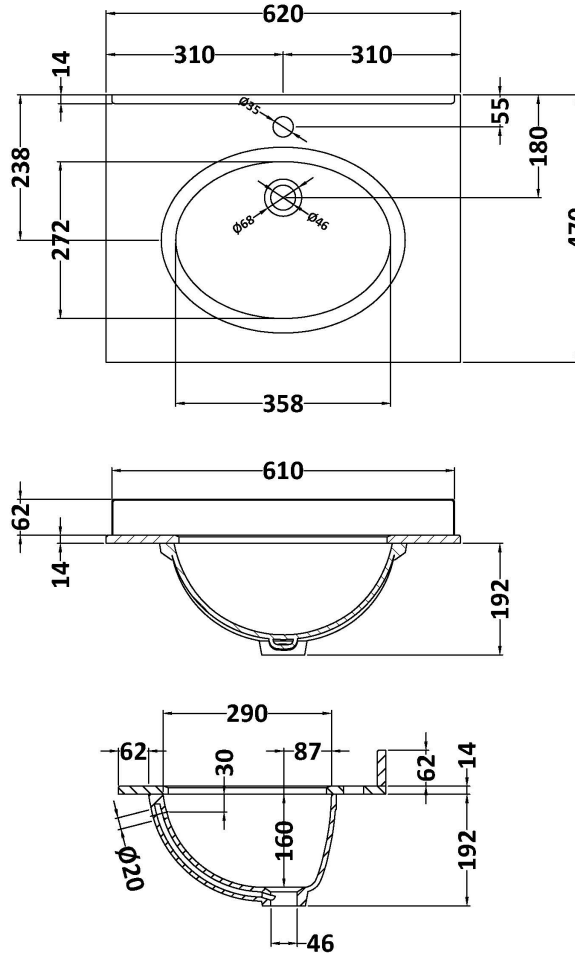

Packaging Dimensions

Height (mm):	840
Width (mm):	651
Depth (mm):	511
Gross Weight (kg):	30

Packaging Data

Box Colour:	Brown Cardboard Box
Box Qty:	1
Label Size:	150 x 100
Label Colour:	White Label
Label Qty:	2

Outer Box Dimensions (If Applicable)

Height (mm):	
Width (mm):	
Depth (mm):	
Gross Weight (kg):	
Barcode:	5056462622699

Product Details

Country of Origin:	United Kingdom
Fitting Instruction:	No
CE & UKCA:	
FSC Certified Materials:	Yes
Colour:	Hunter Green
Construction Method:	Cam & Wood Dowel
Construction Type:	Rigid
Cabinet Finish:	Mdf Vinyl Smooth Matt
Fascia Finish:	Mdf Vinyl Smooth Matt
Cabinet Thickness (mm):	18
Fascia Thickness (mm):	18
Drawer Included:	No
Drawer Type:	Not Applicable
No of Shelves:	1
Hinge Type:	95 Degree Inset Clip-On S/C
Hinge Included:	Yes
Adjustable Legs:	Not Applicable
Fixings Included:	Not Required
Handle Style:	Traditional
Waste Shroud:	No
Handle Included:	Yes
Handle Type:	Knob

Sales Code: LOM223

Description: 600 Single Bowl Marble Top 1Th

Product Dimensions

Height (mm):	268
Width (mm):	620
Depth (mm):	463
Nett Weight (kg):	13.5

Packaging Dimensions

Height (mm):	310
Width (mm):	700
Depth (mm):	550
Gross Weight (kg):	14

Packaging Data

Box Colour:	White Cardboard Box
Box Qty:	1
Label Size:	100 x 50
Label Colour:	White Label
Label Qty:	2

Outer Box Dimensions (If Applicable)

Height (mm):	
Width (mm):	
Depth (mm):	
Gross Weight (kg):	
Barcode:	5056211818984