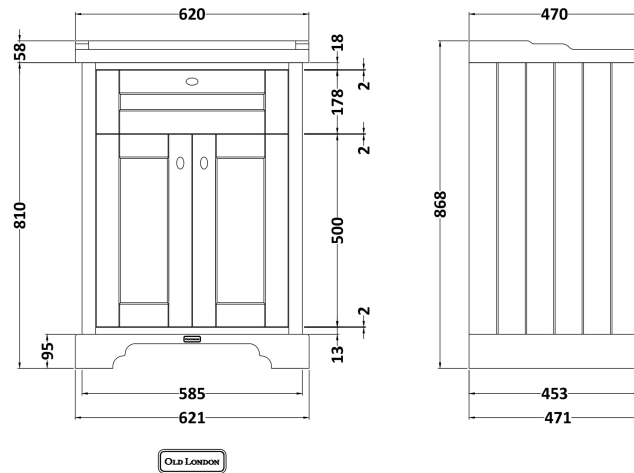

Sales Code: LOF823

Description: 600 2-Door Unit & Marble Top 1Th

Packaging Details

Barcode: 5056462646671

Sales Code: LON803

Description: 600 2-Door Basin Unit

Product Dimensions

Height (mm):	810
Width (mm):	621
Depth (mm):	471
Nett Weight (kg):	29.5

Packaging Dimensions

Height (mm):	840
Width (mm):	651
Depth (mm):	511
Gross Weight (kg):	30

Packaging Data

Box Colour:	Brown Cardboard Box
Box Qty:	1
Label Size:	150 x 100
Label Colour:	White Label
Label Qty:	2

Outer Box Dimensions (If Applicable)

Height (mm):	
Width (mm):	
Depth (mm):	
Gross Weight (kg):	
Barcode:	5056462622699

Product Details

Country of Origin:	United Kingdom
Fitting Instruction:	No
CE & UKCA:	
FSC Certified Materials:	Yes
Colour:	Hunter Green
Construction Method:	Cam & Wood Dowel
Construction Type:	Rigid
Cabinet Finish:	Mdf Vinyl Smooth Matt
Fascia Finish:	Mdf Vinyl Smooth Matt
Cabinet Thickness (mm):	18
Fascia Thickness (mm):	18
Drawer Included:	No
Drawer Type:	Not Applicable
No of Shelves:	1
Hinge Type:	95 Degree Inset Clip-On S/C
Hinge Included:	Yes
Adjustable Legs:	Not Applicable
Fixings Included:	Not Required
Handle Style:	Traditional
Waste Shroud:	No
Handle Included:	Yes
Handle Type:	Knob

Sales Code: LOM223

Description: 600 Single Bowl Marble Top 1Th

Product Dimensions

Height (mm):	268
Width (mm):	620
Depth (mm):	463
Nett Weight (kg):	13.5

Packaging Dimensions

Height (mm):	310
Width (mm):	700
Depth (mm):	550
Gross Weight (kg):	14