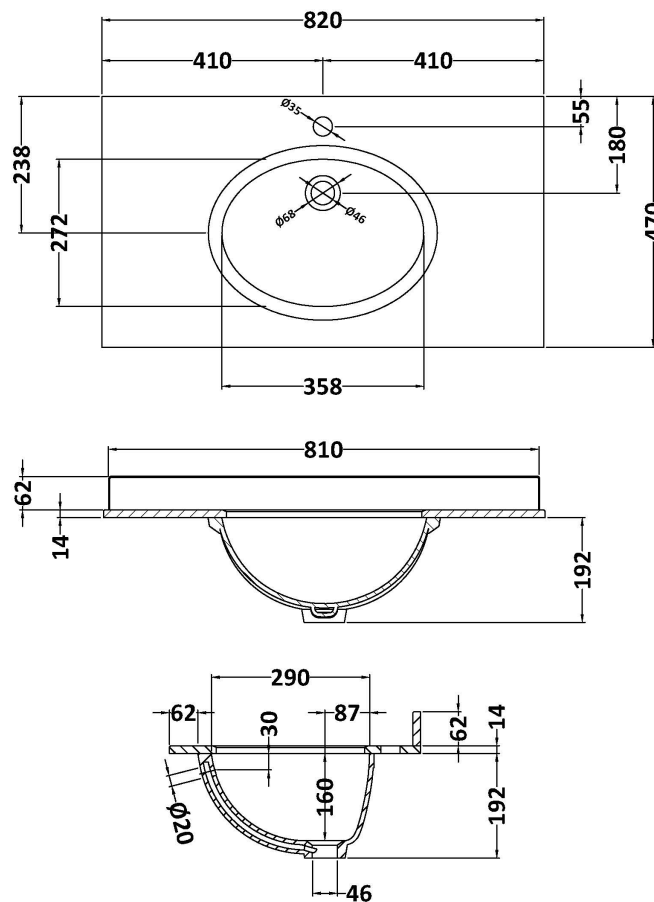

### Product Dimensions

Height (mm):	810
Width (mm):	821
Depth (mm):	471
Nett Weight (kg):	35.5

### Packaging Dimensions

Height (mm):	851
Width (mm):	854
Depth (mm):	511
Gross Weight (kg):	36

### Outer Box Dimensions (If Applicable)

Height (mm):	
Width (mm):	
Depth (mm):	
Gross Weight (kg):	
Barcode:	5056211818021

### Product Dimensions

Height (mm):	268
Width (mm):	820
Depth (mm):	463
Nett Weight (kg):	18