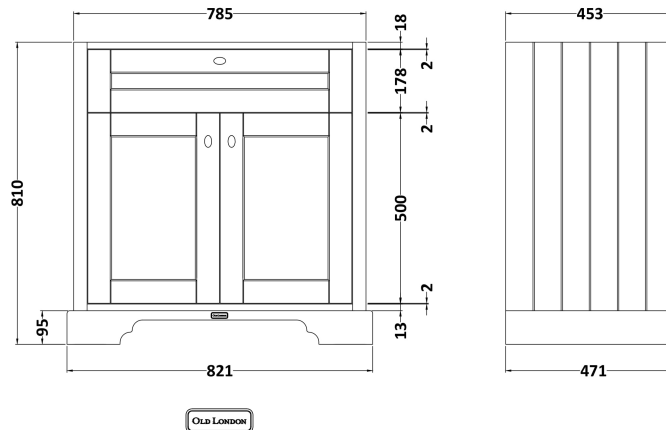

Sales Code: LON205

Description: 800 2-Door Basin Unit

OLD LONDON

Product Dimensions

Height (mm):	810
Width (mm):	821
Depth (mm):	471
Nett Weight (kg):	35.5

Packaging Dimensions

Height (mm):	851
Width (mm):	854
Depth (mm):	511
Gross Weight (kg):	36

Packaging Data

Box Colour:	Brown Cardboard Box
Box Qty:	1
Label Size:	150 x 100
Label Colour:	White Label
Label Qty:	2

Outer Box Dimensions (If Applicable)

Height (mm):	
Width (mm):	
Depth (mm):	
Gross Weight (kg):	
Barcode:	5056211818021

Product Details

Country of Origin:	Ireland
Fitting Instruction:	No
CE & UKCA:	
FSC Certified Materials:	Yes
Colour:	Storm Grey
Construction Method:	Cam & Wood Dowel
Construction Type:	Rigid
Cabinet Finish:	Mdf Vinyl Smooth Matt
Fascia Finish:	Mdf Vinyl Smooth Matt
Cabinet Thickness (mm):	18
Fascia Thickness (mm):	18
Drawer Included:	No
Drawer Type:	Not Applicable
No of Shelves:	1
Hinge Type:	95 Degree Inset Clip-On S/C
Hinge Included:	Yes
Adjustable Legs:	Not Applicable
Fixings Included:	Not Required
Handle Style:	Traditional
Waste Shroud:	No
Handle Included:	Yes
Handle Type:	Knob