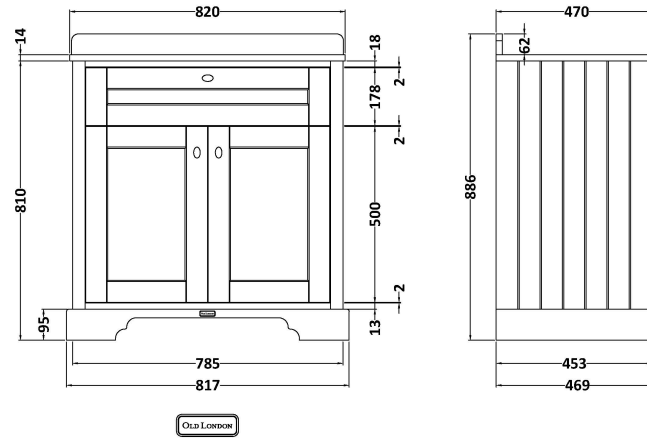

Sales Code: LOF228

Description: 800 2-Door Unit & Marble Top 1Th

Packaging Details

Barcode: 5056211819677