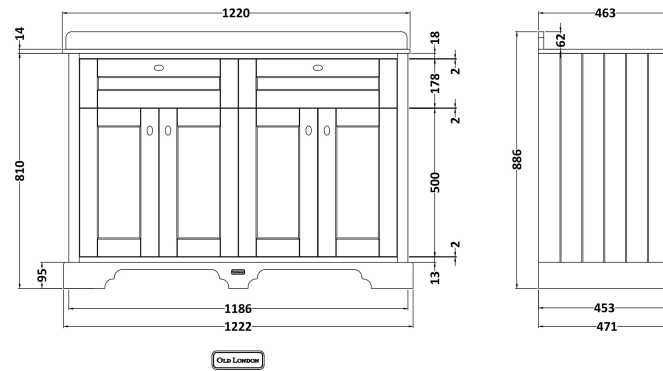

### Packaging Details

Barcode: 5056462694962

Sales Code: LON409

Description: 1200 4-Door Basin Unit

**Product Dimensions**

Height (mm):	810
Width (mm):	1222
Depth (mm):	471
Nett Weight (kg):	54.5

**Packaging Dimensions**

Height (mm):	840
Width (mm):	1252
Depth (mm):	511
Gross Weight (kg):	55

**Packaging Data**

Box Colour:	Brown Cardboard Box
Box Qty:	1
Label Size:	150 x 100
Label Colour:	White Label
Label Qty:	2

**Outer Box Dimensions (If Applicable)**

### Product Dimensions

Height (mm):	62
Width (mm):	1220
Depth (mm):	470
Nett Weight (kg):	27.5

### Packaging Dimensions

Height (mm):	310
Width (mm):	1300
Depth (mm):	550
Gross Weight (kg):	28