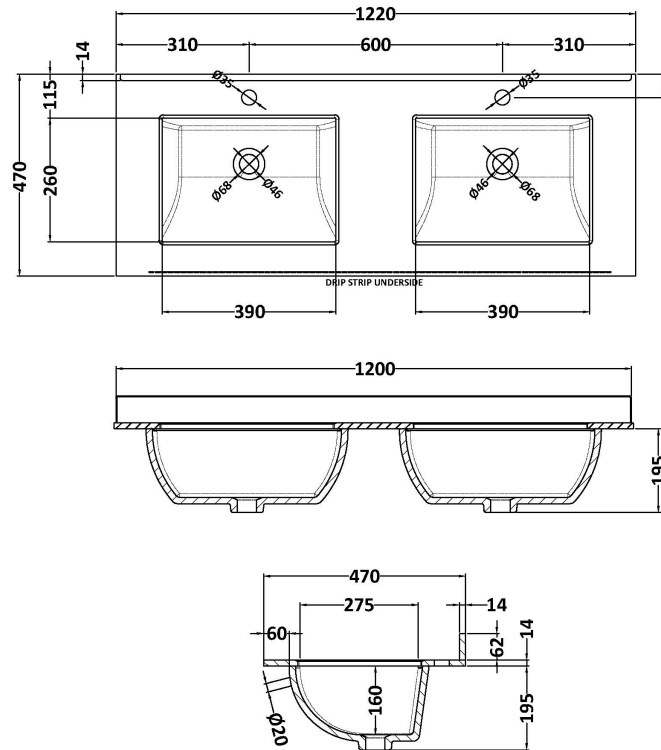

### Packaging Details

Barcode: 5056462694962

Sales Code: LON409

Description: 1200 4-Door Basin Unit

**Product Dimensions**

Height (mm):	810
Width (mm):	1222
Depth (mm):	471
Nett Weight (kg):	54.5

**Packaging Dimensions**

Height (mm):	840
Width (mm):	1252
Depth (mm):	511
Gross Weight (kg):	55

**Packaging Data**

Box Colour:	Brown Cardboard Box
Box Qty:	1
Label Size:	150 x 100
Label Colour:	White Label
Label Qty:	2

**Outer Box Dimensions (If Applicable)**

### Product Dimensions

Height (mm):	62
Width (mm):	1220
Depth (mm):	470
Nett Weight (kg):	27.5

### Packaging Dimensions

Height (mm):	310
Width (mm):	1300
Depth (mm):	550
Gross Weight (kg):	28