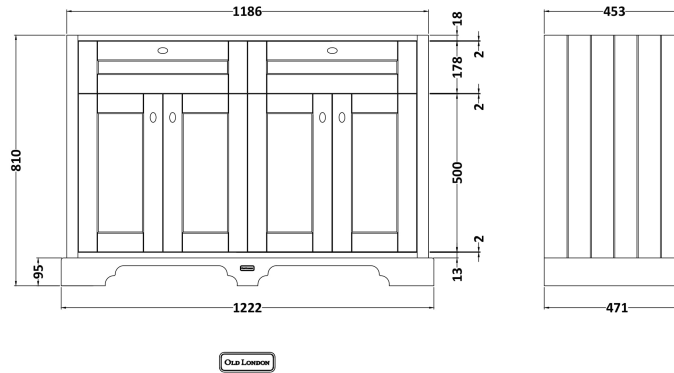

### Packaging Details

Barcode: 5056462694962

Sales Code: LON409

Description: 1200 4-Door Basin Unit

**Product Dimensions**

Height (mm):	810
Width (mm):	1222
Depth (mm):	471
Nett Weight (kg):	54.5

**Packaging Dimensions**

Height (mm):	840
Width (mm):	1252
Depth (mm):	511
Gross Weight (kg):	55

**Packaging Data**

Box Colour:	Brown Cardboard Box
Box Qty:	1
Label Size:	150 x 100
Label Colour:	White Label
Label Qty:	2

**Outer Box Dimensions (If Applicable)**

### Product Dimensions

Height (mm):	62
Width (mm):	1220
Depth (mm):	470
Nett Weight (kg):	27.5

### Packaging Dimensions

Height (mm):	310
Width (mm):	1300
Depth (mm):	550
Gross Weight (kg):	28