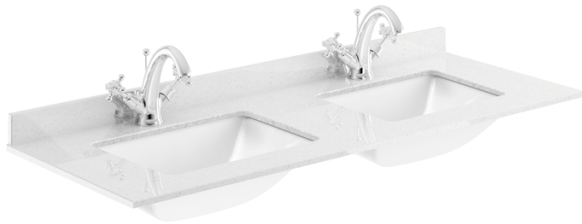

### Packaging Details

Barcode: 5056462694962

Sales Code: LON409

Description: 1200 4-Door Basin Unit

**Product Dimensions**

Height (mm):	810
Width (mm):	1222
Depth (mm):	471
Nett Weight (kg):	54.5

**Packaging Dimensions**

Height (mm):	840
Width (mm):	1252
Depth (mm):	511
Gross Weight (kg):	55

**Packaging Data**

Box Colour:	Brown Cardboard Box
Box Qty:	1
Label Size:	150 x 100
Label Colour:	White Label
Label Qty:	2

**Outer Box Dimensions (If Applicable)**

Height (mm):	
Width (mm):	
Depth (mm):	
Gross Weight (kg):	
Barcode:	5056211818076

**Product Details**

Country of Origin:	Ireland
Fitting Instruction:	No
CE & UKCA:	
FSC Certified Materials:	Yes
Colour:	Timeless Sand
Construction Method:	Cam & Wood Dowel
Construction Type:	Rigid
Cabinet Finish:	Mdf Vinyl Smooth Matt
Fascia Finish:	Mdf Vinyl Smooth Matt
Cabinet Thickness (mm):	18
Fascia Thickness (mm):	18
Drawer Included:	No
Drawer Type:	Not Applicable
No of Shelves:	2
Hinge Type:	95 Degree Inset Clip-On S/C
Hinge Included:	Yes
Adjustable Legs:	Not Applicable
Fixings Included:	Not Required
Handle Style:	Traditional
Waste Shroud:	No
Handle Included:	Yes
Handle Type:	Knob

Sales Code: LSM234

Description: 1200 Double Bowl Marble Top 1Th