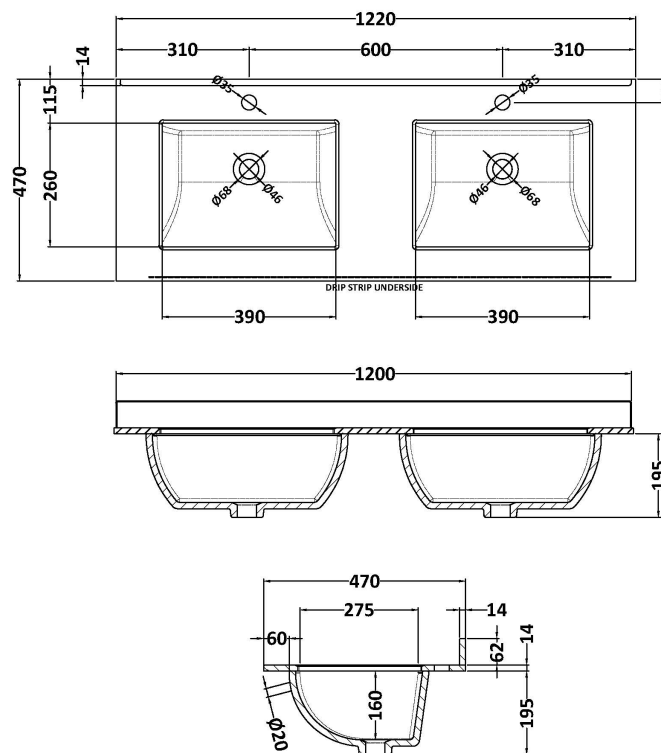

Packaging Dimensions

| | |
|--------------------|------|
| Height (mm): | 840 |
| Width (mm): | 1252 |
| Depth (mm): | 511 |
| Gross Weight (kg): | 55 |

Packaging Data

| | |
|---------------|---------------------|
| Box Colour: | Brown Cardboard Box |
| Box Qty: | 1 |
| Label Size: | 150 x 100 |
| Label Colour: | White Label |
| Label Qty: | 2 |

Outer Box Dimensions (If Applicable)

| | |
|--------------------|---------------|
| Height (mm): | |
| Width (mm): | |
| Depth (mm): | |
| Gross Weight (kg): | |
| Barcode: | 5056211818069 |

Product Details

Sales Code: LSM234

Description: 1200 Double Bowl Marble Top 1Th

Product Dimensions

| | |
|-------------------|------|
| Height (mm): | 62 |
| Width (mm): | 1220 |
| Depth (mm): | 470 |
| Nett Weight (kg): | 27.5 |

Outer Box Dimensions (If Applicable)

| | |
|--------------------|---------------|
| Height (mm): | |
| Width (mm): | |
| Depth (mm): | |
| Gross Weight (kg): | |
| Barcode: | 5056462656045 |

Product Details