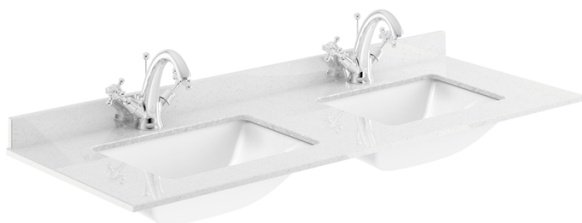

Sales Code: LOF364S

Description: 1200 4-Door Unit & Sq Marble Top 1Th

Packaging Details

Barcode: 5056462694986

Sales Code: LON309

Description: 1200 4-Door Basin Unit

Product Dimensions

| | |
|-------------------|------|
| Height (mm): | 810 |
| Width (mm): | 1222 |
| Depth (mm): | 471 |
| Nett Weight (kg): | 54.5 |

Outer Box Dimensions (If Applicable)

| | |
|--------------------|---------------|
| Height (mm): | |
| Width (mm): | |
| Depth (mm): | |
| Gross Weight (kg): | |
| Barcode: | 5056211818069 |

Product Details

| | |
|--------------------------|-----------------------------|
| Country of Origin: | Ireland |
| Fitting Instruction: | No |
| CE & UKCA: | |
| FSC Certified Materials: | Yes |
| Colour: | Twilight Blue |
| Construction Method: | Cam & Wood Dowel |
| Construction Type: | Rigid |
| Cabinet Finish: | Mdf Vinyl Smooth Matt |
| Fascia Finish: | Mdf Vinyl Smooth Matt |
| Cabinet Thickness (mm): | 18 |
| Fascia Thickness (mm): | 18 |
| Drawer Included: | No |
| Drawer Type: | Not Applicable |
| No of Shelves: | 2 |
| Hinge Type: | 95 Degree Inset Clip-On S/C |
| Hinge Included: | Yes |
| Adjustable Legs: | Not Applicable |
| Fixings Included: | Not Required |
| Handle Style: | Traditional |
| Waste Shroud: | No |
| Handle Included: | Yes |
| Handle Type: | Knob |

Sales Code: LSM234

Description: 1200 Double Bowl Marble Top 1Th

Product Dimensions

| | |
|-------------------|------|
| Height (mm): | 62 |
| Width (mm): | 1220 |
| Depth (mm): | 470 |
| Nett Weight (kg): | 27.5 |