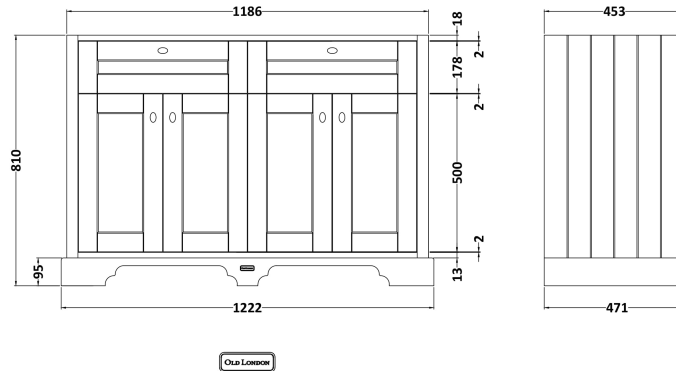

Sales Code: LOF364S

Description: 1200 4-Door Unit & Sq Marble Top 1Th

Packaging Details

Barcode: 5056462694986

Sales Code: LON309

Description: 1200 4-Door Basin Unit

Product Dimensions

| | |
|-------------------|------|
| Height (mm): | 810 |
| Width (mm): | 1222 |
| Depth (mm): | 471 |
| Nett Weight (kg): | 54.5 |

Packaging Dimensions

| | |
|--------------------|------|
| Height (mm): | 840 |
| Width (mm): | 1252 |
| Depth (mm): | 511 |
| Gross Weight (kg): | 55 |

Packaging Data

| | |
|---------------|---------------------|
| Box Colour: | Brown Cardboard Box |
| Box Qty: | 1 |
| Label Size: | 150 x 100 |
| Label Colour: | White Label |
| Label Qty: | 2 |

Outer Box Dimensions (If Applicable)

| | |
|--------------------|---------------|
| Height (mm): | |
| Width (mm): | |
| Depth (mm): | |
| Gross Weight (kg): | |
| Barcode: | 5056211818069 |

Product Details

Sales Code: LSM234

Description: 1200 Double Bowl Marble Top 1Th

Product Dimensions

| | |
|-------------------|------|
| Height (mm): | 62 |
| Width (mm): | 1220 |
| Depth (mm): | 470 |
| Nett Weight (kg): | 27.5 |