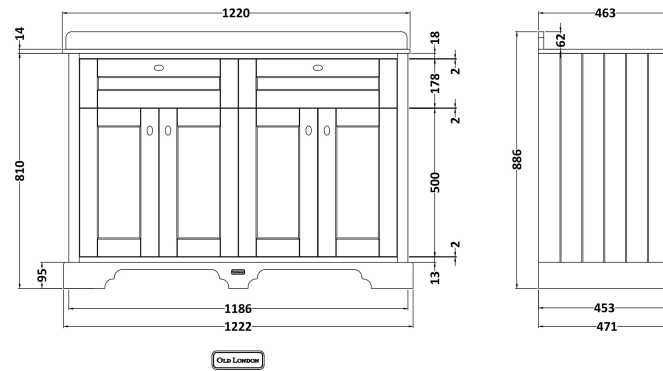

Sales Code: LOF364S

Description: 1200 4-Door Unit & Sq Marble Top 1Th

Packaging Details

Barcode: 5056462694986

Sales Code: LON309

Description: 1200 4-Door Basin Unit

Product Dimensions

| | |
|-------------------|------|
| Height (mm): | 810 |
| Width (mm): | 1222 |
| Depth (mm): | 471 |
| Nett Weight (kg): | 54.5 |

Packaging Dimensions

| | |
|--------------------|------|
| Height (mm): | 840 |
| Width (mm): | 1252 |
| Depth (mm): | 511 |
| Gross Weight (kg): | 55 |

Packaging Data

| | |
|---------------|---------------------|
| Box Colour: | Brown Cardboard Box |
| Box Qty: | 1 |
| Label Size: | 150 x 100 |
| Label Colour: | White Label |
| Label Qty: | 2 |

Outer Box Dimensions (If Applicable)

| | |
|--------------------|---------------|
| Height (mm): | |
| Width (mm): | |
| Depth (mm): | |
| Gross Weight (kg): | |
| Barcode: | 5056211818069 |

Product Details

Sales Code: LSM234

Description: 1200 Double Bowl Marble Top 1Th

Product Dimensions

| | |
|-------------------|------|
| Height (mm): | 62 |
| Width (mm): | 1220 |
| Depth (mm): | 470 |
| Nett Weight (kg): | 27.5 |