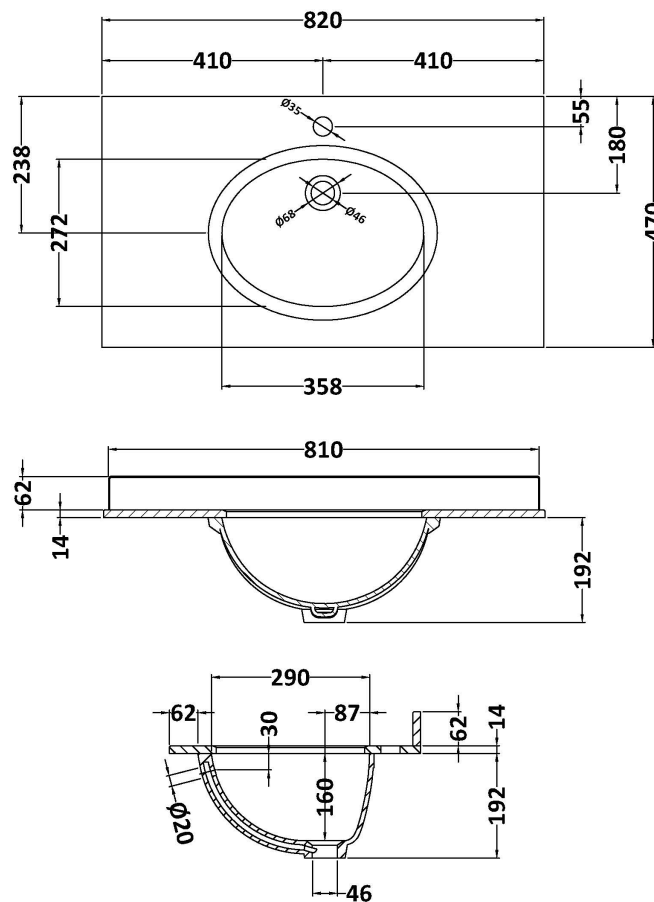

Packaging Dimensions

Height (mm):	851
Width (mm):	854
Depth (mm):	511
Gross Weight (kg):	36

Packaging Data

Box Colour:	Brown Cardboard Box
Box Qty:	1
Label Size:	150 x 100
Label Colour:	White Label
Label Qty:	2

Outer Box Dimensions (If Applicable)

Height (mm):	
Width (mm):	
Depth (mm):	
Gross Weight (kg):	
Barcode:	5056211818038

Product Details

Country of Origin:	Ireland
Fitting Instruction:	No
CE & UKCA:	
FSC Certified Materials:	Yes
Colour:	Twilight Blue
Construction Method:	Cam & Wood Dowel
Construction Type:	Rigid
Cabinet Finish:	Mdf Vinyl Smooth Matt
Fascia Finish:	Mdf Vinyl Smooth Matt
Cabinet Thickness (mm):	18
Fascia Thickness (mm):	18
Drawer Included:	No
Drawer Type:	Not Applicable
No of Shelves:	1
Hinge Type:	95 Degree Inset Clip-On S/C
Hinge Included:	Yes
Adjustable Legs:	Not Applicable
Fixings Included:	Not Required
Handle Style:	Traditional
Waste Shroud:	No
Handle Included:	Yes
Handle Type:	Knob

Sales Code: LOM228

Description: 800 Single Bowl Marble Top 1Th

Product Dimensions

Height (mm):	268
Width (mm):	820
Depth (mm):	463
Nett Weight (kg):	18

Packaging Dimensions

Height (mm):	310
Width (mm):	900
Depth (mm):	550
Gross Weight (kg):	18.5

Packaging Data

Box Colour:	White Cardboard Box
Box Qty:	1
Label Size:	100 x 50
Label Colour:	White Label
Label Qty:	2

Outer Box Dimensions (If Applicable)

Height (mm):	
Width (mm):	
Depth (mm):	
Gross Weight (kg):	
Barcode:	5056211819035