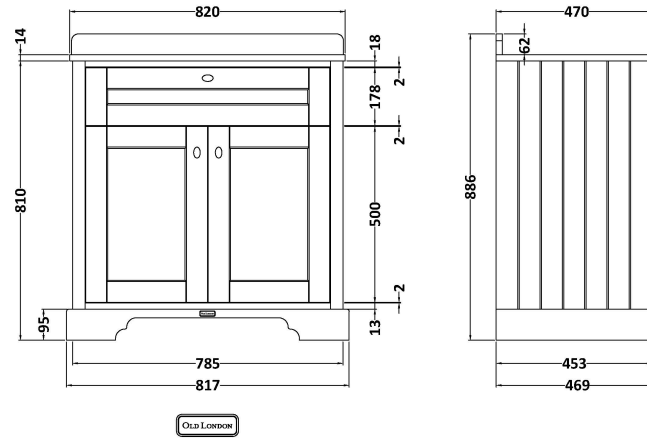

Sales Code: LOF328

Description: 800 2-Door Unit & Marble Top 1Th

Packaging Details

Barcode: 5056211819684

Sales Code: LON305

Description: 800 2-Door Basin Unit

Product Dimensions

Height (mm):	810
Width (mm):	821
Depth (mm):	471
Nett Weight (kg):	35.5

Packaging Dimensions

Height (mm):	851
Width (mm):	854
Depth (mm):	511
Gross Weight (kg):	36

Packaging Data

Box Colour:	Brown Cardboard Box
Box Qty:	1
Label Size:	150 x 100
Label Colour:	White Label
Label Qty:	2

Outer Box Dimensions (If Applicable)

Height (mm):	
Width (mm):	
Depth (mm):	
Gross Weight (kg):	
Barcode:	5056211818038

Product Details

Country of Origin:	Ireland
Fitting Instruction:	No
CE & UKCA:	
FSC Certified Materials:	Yes
Colour:	Twilight Blue
Construction Method:	Cam & Wood Dowel
Construction Type:	Rigid
Cabinet Finish:	Mdf Vinyl Smooth Matt
Fascia Finish:	Mdf Vinyl Smooth Matt
Cabinet Thickness (mm):	18
Fascia Thickness (mm):	18
Drawer Included:	No
Drawer Type:	Not Applicable
No of Shelves:	1
Hinge Type:	95 Degree Inset Clip-On S/C
Hinge Included:	Yes
Adjustable Legs:	Not Applicable
Fixings Included:	Not Required
Handle Style:	Traditional
Waste Shroud:	No
Handle Included:	Yes
Handle Type:	Knob

Sales Code: LOM228

Description: 800 Single Bowl Marble Top 1Th

Product Dimensions

Height (mm):	268
Width (mm):	820
Depth (mm):	463
Nett Weight (kg):	18

Packaging Dimensions

Height (mm):	310
Width (mm):	900
Depth (mm):	550
Gross Weight (kg):	18.5