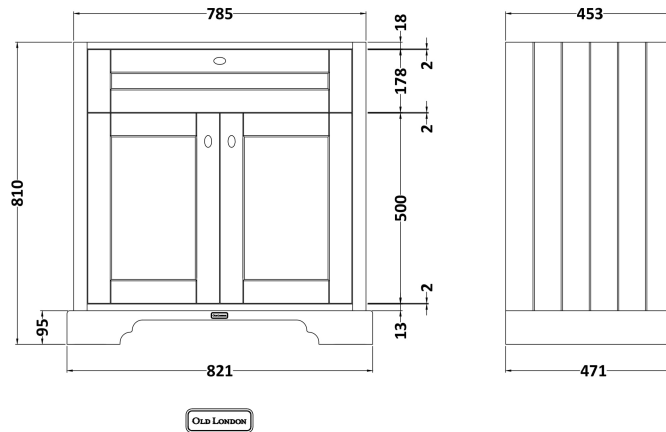

Sales Code: LOF328

Description: 800 2-Door Unit & Marble Top 1Th

Packaging Details

Barcode: 5056211819684

Sales Code: LON305

Description: 800 2-Door Basin Unit

Product Dimensions

Height (mm):	810
Width (mm):	821
Depth (mm):	471
Nett Weight (kg):	35.5

Packaging Dimensions

Height (mm):	851
Width (mm):	854
Depth (mm):	511
Gross Weight (kg):	36

Packaging Data

Box Colour:	Brown Cardboard Box
Box Qty:	1
Label Size:	150 x 100
Label Colour:	White Label
Label Qty:	2

Outer Box Dimensions (If Applicable)

Height (mm):	
Width (mm):	
Depth (mm):	
Gross Weight (kg):	
Barcode:	5056211818038

Product Details

Country of Origin:	Ireland
Fitting Instruction:	No
CE & UKCA:	
FSC Certified Materials:	Yes
Colour:	Twilight Blue
Construction Method:	Cam & Wood Dowel
Construction Type:	Rigid
Cabinet Finish:	Mdf Vinyl Smooth Matt
Fascia Finish:	Mdf Vinyl Smooth Matt
Cabinet Thickness (mm):	18
Fascia Thickness (mm):	18
Drawer Included:	No
Drawer Type:	Not Applicable
No of Shelves:	1
Hinge Type:	95 Degree Inset Clip-On S/C
Hinge Included:	Yes
Adjustable Legs:	Not Applicable
Fixings Included:	Not Required
Handle Style:	Traditional
Waste Shroud:	No
Handle Included:	Yes
Handle Type:	Knob

Sales Code: LOM228

Description: 800 Single Bowl Marble Top 1Th

Product Dimensions

Height (mm):	268
Width (mm):	820
Depth (mm):	463
Nett Weight (kg):	18

Packaging Dimensions

Height (mm):	310
Width (mm):	900
Depth (mm):	550
Gross Weight (kg):	18.5