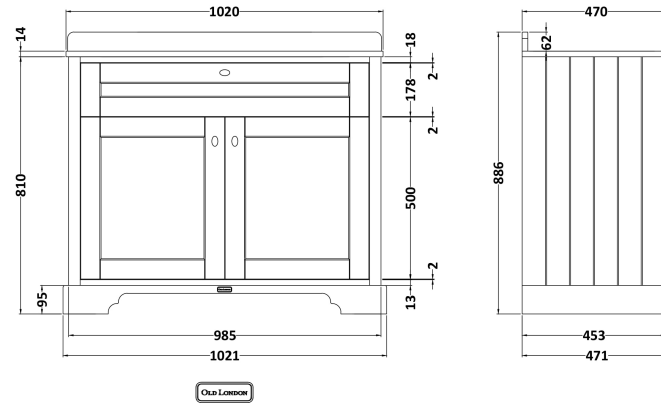

Sales Code: LOF877S

Description: 1000 2-Door Unit & Sq Marble Top 1Th

Packaging Details

Barcode: 5056462694955

Sales Code: LON807

Description: 1000 2-Door Basin Unit

Product Dimensions

Height (mm):	810
Width (mm):	1021
Depth (mm):	471
Nett Weight (kg):	42.5

Packaging Dimensions

Height (mm):	850
Width (mm):	1055
Depth (mm):	510
Gross Weight (kg):	43.5

Packaging Data

Box Colour:	Brown Cardboard Box
Box Qty:	1
Label Size:	150 x 100
Label Colour:	White Label
Label Qty:	2

Outer Box Dimensions (If Applicable)

Height (mm):	
Width (mm):	
Depth (mm):	
Gross Weight (kg):	
Barcode:	5056462622712

Product Details

Country of Origin:	United Kingdom
Fitting Instruction:	No
CE & UKCA:	
FSC Certified Materials:	Yes
Colour:	Hunter Green
Construction Method:	Cam & Wood Dowel
Construction Type:	Rigid
Cabinet Finish:	Mdf Vinyl Smooth Matt
Fascia Finish:	Mdf Vinyl Smooth Matt
Cabinet Thickness (mm):	18
Fascia Thickness (mm):	18
Drawer Included:	No
Drawer Type:	Not Applicable
No of Shelves:	1
Hinge Type:	95 Degree Inset Clip-On S/C
Hinge Included:	Yes
Adjustable Legs:	Not Applicable
Fixings Included:	Not Required
Handle Style:	Traditional
Waste Shroud:	No
Handle Included:	Yes
Handle Type:	Knob

Sales Code: LSM246

Description: 1000 Rectangle Marble Top/Basin 1Th

Product Dimensions

Height (mm):	268
Width (mm):	1020
Depth (mm):	470
Nett Weight (kg):	18

Packaging Dimensions

Height (mm):	250
Width (mm):	1100
Depth (mm):	580
Gross Weight (kg):	18.5