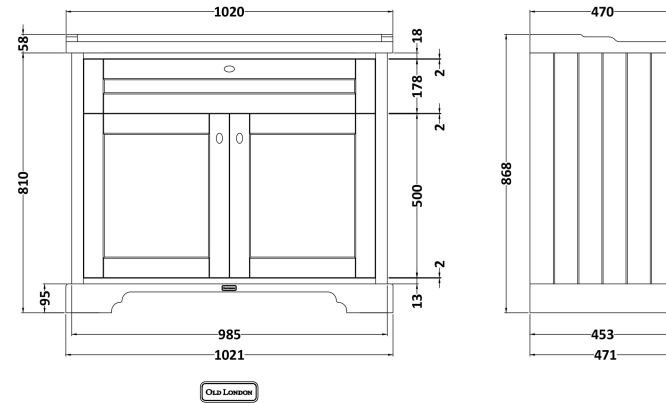

Sales Code: LOF877S

Description: 1000 2-Door Unit & Sq Marble Top 1Th

Packaging Details

Barcode: 5056462694955

Sales Code: LON807

Description: 1000 2-Door Basin Unit

Product Dimensions

Height (mm):	810
Width (mm):	1021
Depth (mm):	471
Nett Weight (kg):	42.5

Packaging Dimensions

Height (mm):	850
Width (mm):	1055
Depth (mm):	510
Gross Weight (kg):	43.5

Packaging Data

Box Colour:	Brown Cardboard Box
Box Qty:	1
Label Size:	150 x 100
Label Colour:	White Label
Label Qty:	2

Outer Box Dimensions (If Applicable)

Height (mm):	
Width (mm):	
Depth (mm):	
Gross Weight (kg):	
Barcode:	5056462622712

Product Details

Country of Origin:	United Kingdom
Fitting Instruction:	No
CE & UKCA:	
FSC Certified Materials:	Yes
Colour:	Hunter Green
Construction Method:	Cam & Wood Dowel
Construction Type:	Rigid
Cabinet Finish:	Mdf Vinyl Smooth Matt
Fascia Finish:	Mdf Vinyl Smooth Matt
Cabinet Thickness (mm):	18
Fascia Thickness (mm):	18
Drawer Included:	No
Drawer Type:	Not Applicable
No of Shelves:	1
Hinge Type:	95 Degree Inset Clip-On S/C
Hinge Included:	Yes
Adjustable Legs:	Not Applicable
Fixings Included:	Not Required
Handle Style:	Traditional
Waste Shroud:	No
Handle Included:	Yes
Handle Type:	Knob

Sales Code: LSM246

Description: 1000 Rectangle Marble Top/Basin 1Th

Product Dimensions

Height (mm):	268
Width (mm):	1020
Depth (mm):	470
Nett Weight (kg):	18

Packaging Dimensions

Height (mm):	250
Width (mm):	1100
Depth (mm):	580
Gross Weight (kg):	18.5