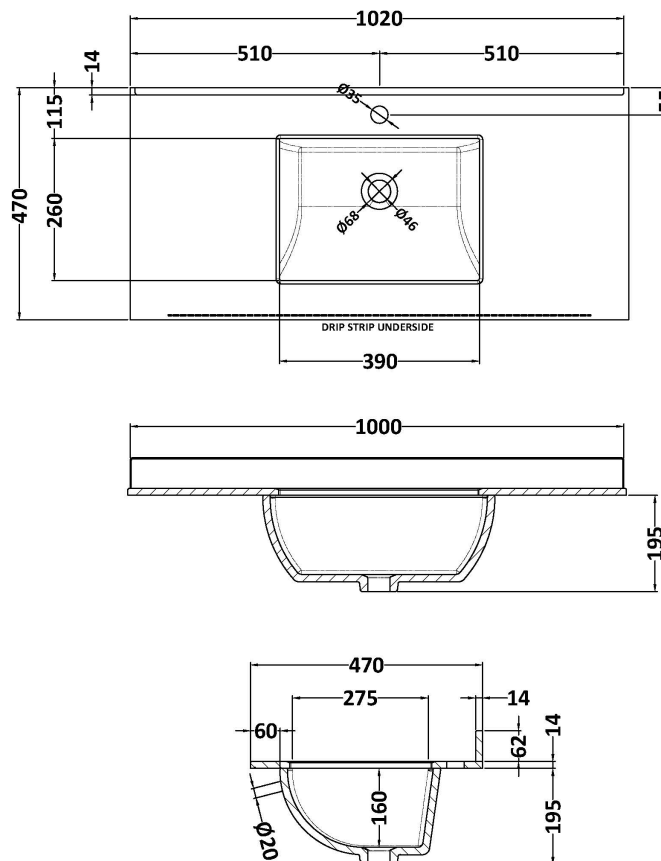

Packaging Dimensions

Height (mm):	850
Width (mm):	1055
Depth (mm):	510
Gross Weight (kg):	43.5

Packaging Data

Box Colour:	Brown Cardboard Box
Box Qty:	1
Label Size:	150 x 100
Label Colour:	White Label
Label Qty:	2

Outer Box Dimensions (If Applicable)

Height (mm):	
Width (mm):	
Depth (mm):	
Gross Weight (kg):	
Barcode:	5056462622712

Product Details

Country of Origin:	United Kingdom
Fitting Instruction:	No
CE & UKCA:	
FSC Certified Materials:	Yes
Colour:	Hunter Green
Construction Method:	Cam & Wood Dowel
Construction Type:	Rigid
Cabinet Finish:	Mdf Vinyl Smooth Matt
Fascia Finish:	Mdf Vinyl Smooth Matt
Cabinet Thickness (mm):	18
Fascia Thickness (mm):	18
Drawer Included:	No
Drawer Type:	Not Applicable
No of Shelves:	1
Hinge Type:	95 Degree Inset Clip-On S/C
Hinge Included:	Yes
Adjustable Legs:	Not Applicable
Fixings Included:	Not Required
Handle Style:	Traditional
Waste Shroud:	No
Handle Included:	Yes
Handle Type:	Knob

Sales Code: LSM246

Description: 1000 Rectangle Marble Top/Basin 1Th

Product Dimensions

Height (mm):	268
Width (mm):	1020
Depth (mm):	470
Nett Weight (kg):	18

Packaging Dimensions

Height (mm):	250
Width (mm):	1100
Depth (mm):	580
Gross Weight (kg):	18.5

Packaging Data

Box Colour:	White Cardboard Box
Box Qty:	1
Label Size:	100 x 50
Label Colour:	White Label
Label Qty:	2

Outer Box Dimensions (If Applicable)

Height (mm):	
Width (mm):	
Depth (mm):	
Gross Weight (kg):	
Barcode:	5056462655987