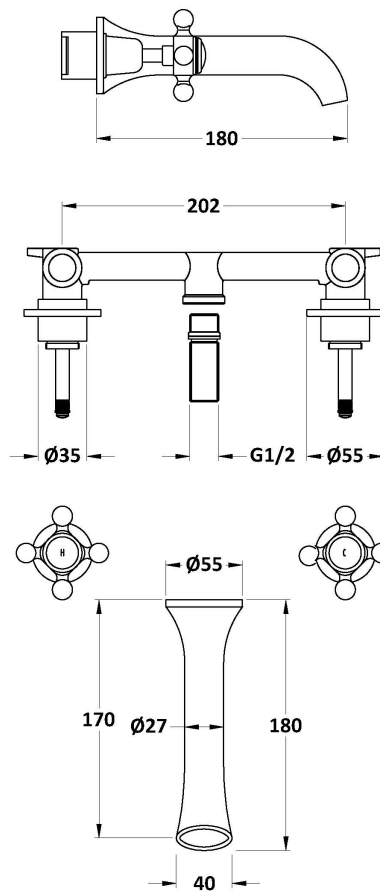

Sales Code: BC417DX

Description: Wall Mount 3Th Basin Tap Dome Crosshead

Product Dimensions

Height (mm):	55
Width (mm):	
Depth (mm):	180
Length (mm):	
Nett Weight (kg):	2

Packaging Dimensions

Height (mm):	65
Width (mm):	350
Depth (mm):	213
Gross Weight (kg):	2

Packaging Data

Box Colour:	White Cardboard Box
Box Qty:	1
Label Size:	100 x 50
Label Colour:	White Label
Label Qty:	1

Outer Box Dimensions (If Applicable)

Height (mm):	
Width (mm):	
Depth (mm):	
Length (mm):	
Gross Weight (kg):	
Barcode:	5056211853299

Product Details

Country of Origin:	China
Fitting Instruction:	No
Product Material:	Brass
Control Type:	Manual
Waste Included:	Waste Not Included
Waste Type:	Not Applicable
WRAS Approval: No	Approval No: N/A
Valve/Cartridge Type:	1/4 Turn Ceramic Disc
Colour/Finish:	Chrome
Mount Type:	Wall
Operating Pressure (bar):	0.1
Flow Rates: (Litres Per Min)	0.1 bar: 8 0.5 bar: 19.3 1 bar: 27.5 2 bar: 39.4 3 bar: 47.8
Pipe Size:	15 mm
Pipe Centres:	N/A