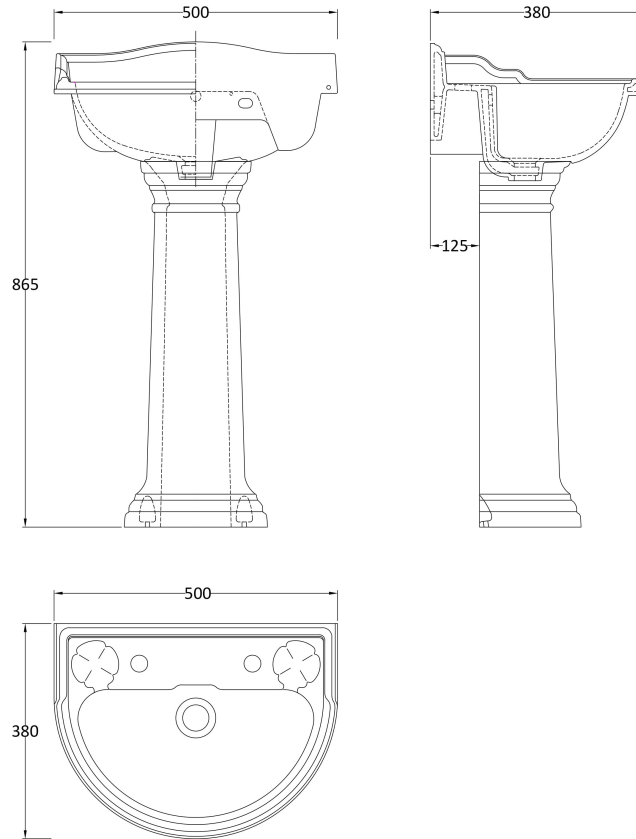

Sales Code: Crt005

Description: Ryther 500mm 2 Th Basin & Pedestal

Packaging Details

Barcode: 5055275866894

Sales Code: NCA103

Description: Full Pedestal

Product Dimensions

Height (mm):	650
Width (mm):	280
Depth (mm):	180
Nett Weight (kg):	8.9

Packaging Dimensions

Height (mm):	660
Width (mm):	275
Depth (mm):	190
Gross Weight (kg):	9.4

Packaging Data

Box Colour:	Brown Cardboard Box - Printed
Box Qty:	1
Label Size:	100 x 50
Label Colour:	Not Applicable
Label Qty:	0

Outer Box Dimensions (If Applicable)

Height (mm):	
Width (mm):	
Depth (mm):	
Gross Weight (kg):	
Barcode:	5055369026159

Product Details

Country of Origin:	China
Fitting Instruction:	No
Certification: CE & UKCA:	N/A
WRAS:	N/A
WRAS No:	N/A
Product Material:	Vitreous China
Fixing Supplied:	No

Sales Code: NCA124

Description: 500mm Basin 2Th

Product Dimensions

Height (mm):	260
Width (mm):	500
Depth (mm):	380
Nett Weight (kg):	11

Packaging Dimensions

Height (mm):	270
Width (mm):	520
Depth (mm):	390
Gross Weight (kg):	11.5