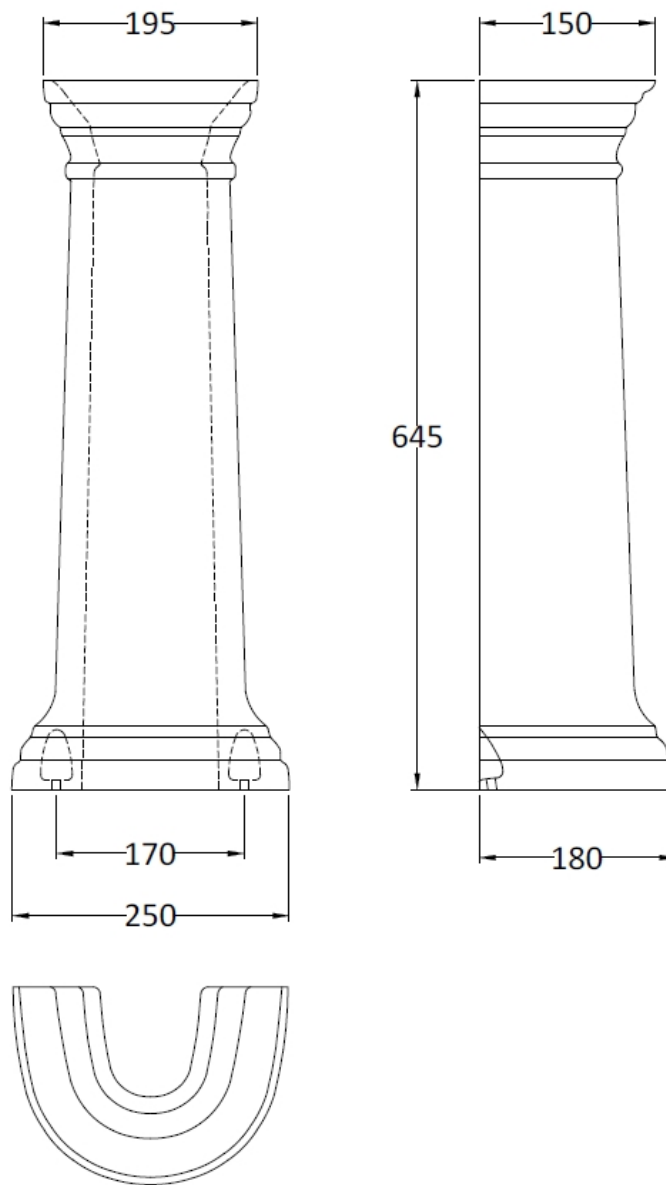

Sales Code: Crt005

Description: Ryther 500mm 2 Th Basin & Pedestal

Packaging Details

Barcode: 5055275866894

Sales Code: NCA103

Description: Full Pedestal

Product Dimensions

Height (mm):	650
Width (mm):	280
Depth (mm):	180
Nett Weight (kg):	8.9

Packaging Dimensions

Height (mm):	660
Width (mm):	275
Depth (mm):	190
Gross Weight (kg):	9.4

Packaging Data

Box Colour:	Brown Cardboard Box - Printed
Box Qty:	1
Label Size:	100 x 50
Label Colour:	Not Applicable
Label Qty:	0

Outer Box Dimensions (If Applicable)

Height (mm):	
Width (mm):	
Depth (mm):	
Gross Weight (kg):	
Barcode:	5055369026159

Product Details

Country of Origin:	China
Fitting Instruction:	No
Certification: CE & UKCA:	N/A
WRAS:	N/A
WRAS No:	N/A
Product Material:	Vitreous China
Fixing Supplied:	No

Sales Code: NCA124

Description: 500mm Basin 2Th

Product Dimensions

Height (mm):	260
Width (mm):	500
Depth (mm):	380
Nett Weight (kg):	11

Packaging Dimensions

Height (mm):	270
Width (mm):	520
Depth (mm):	390
Gross Weight (kg):	11.5