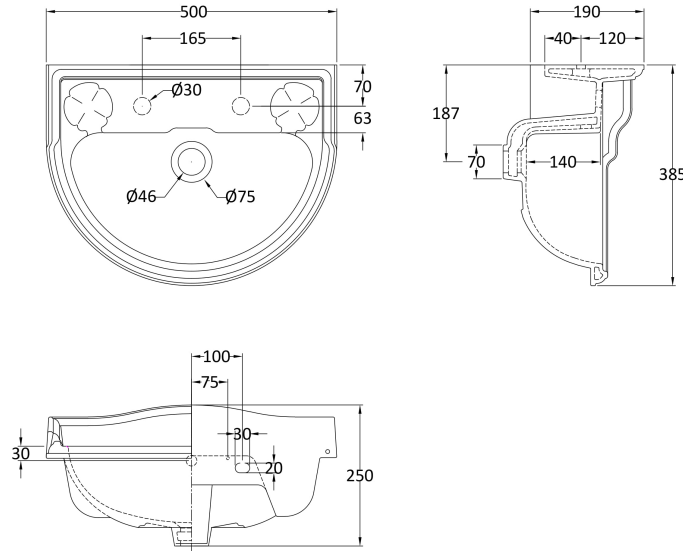

Sales Code: Crt005

Description: Ryther 500mm 2 Th Basin & Pedestal

Packaging Details

Barcode: 5055275866894

Sales Code: NCA103

Description: Full Pedestal

Product Dimensions

Height (mm):	650
Width (mm):	280
Depth (mm):	180
Nett Weight (kg):	8.9

Packaging Dimensions

Height (mm):	660
Width (mm):	275
Depth (mm):	190
Gross Weight (kg):	9.4

Packaging Data

Box Colour:	Brown Cardboard Box - Printed
Box Qty:	1
Label Size:	100 x 50
Label Colour:	Not Applicable
Label Qty:	0

Outer Box Dimensions (If Applicable)

Height (mm):	
Width (mm):	
Depth (mm):	
Gross Weight (kg):	
Barcode:	5055369026159

Product Details

Country of Origin:	China
Fitting Instruction:	No
Certification: CE & UKCA:	N/A
WRAS:	N/A
WRAS No:	N/A
Product Material:	Vitreous China
Fixing Supplied:	No

Sales Code: NCA124

Description: 500mm Basin 2Th

Product Dimensions

Height (mm):	260
Width (mm):	500
Depth (mm):	380
Nett Weight (kg):	11

Packaging Dimensions

Height (mm):	270
Width (mm):	520
Depth (mm):	390
Gross Weight (kg):	11.5