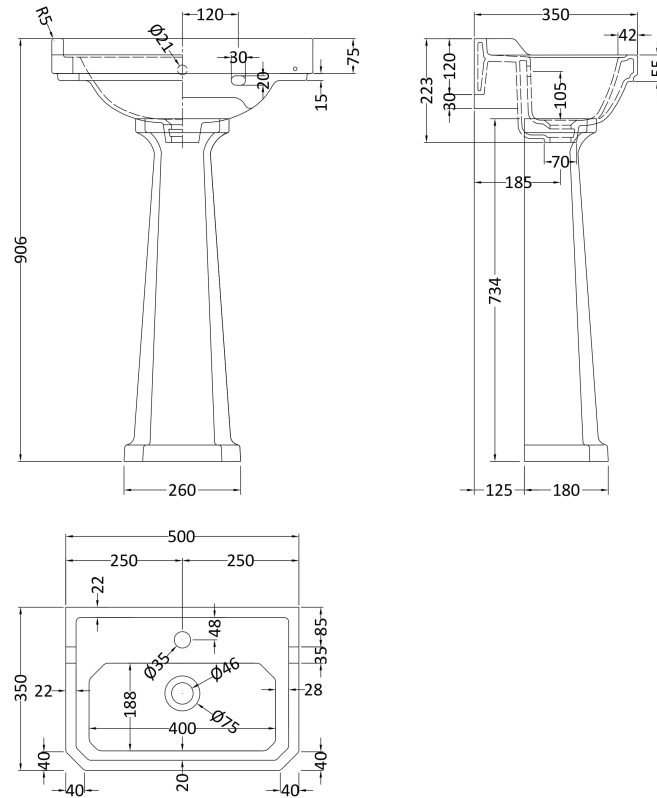

Sales Code: Ccr032

Description: 500mm 1Th Basin & Comfort Height Ped

Packaging Details

Barcode: 5056211818601

Sales Code: NCS885A

Description: 500mm Basin 1Th

Product Dimensions

Height (mm):	223
Width (mm):	500
Depth (mm):	350
Nett Weight (kg):	12.53

Packaging Dimensions

Height (mm):	245
Width (mm):	505
Depth (mm):	375
Gross Weight (kg):	13

Packaging Data

Box Colour:	Brown Cardboard Box - Printed
Box Qty:	1
Label Size:	100 x 50
Label Colour:	Not Applicable
Label Qty:	0

Outer Box Dimensions (If Applicable)

Height (mm):	
Width (mm):	
Depth (mm):	
Gross Weight (kg):	
Barcode:	5055369040056

Product Details

Country of Origin:	China
Fitting Instruction:	No
Certification: CE & UKCA:	N/A
WRAS:	N/A
WRAS No:	N/A
Product Material:	Vitreous China
Fixing Supplied:	No

Sales Code: NCS853

Description: Comfort Height Full Pedestal

Product Dimensions

Height (mm):	734
Width (mm):	260
Depth (mm):	180
Nett Weight (kg):	11.5

Packaging Dimensions

Height (mm):	140
Width (mm):	285
Depth (mm):	715
Gross Weight (kg):	12