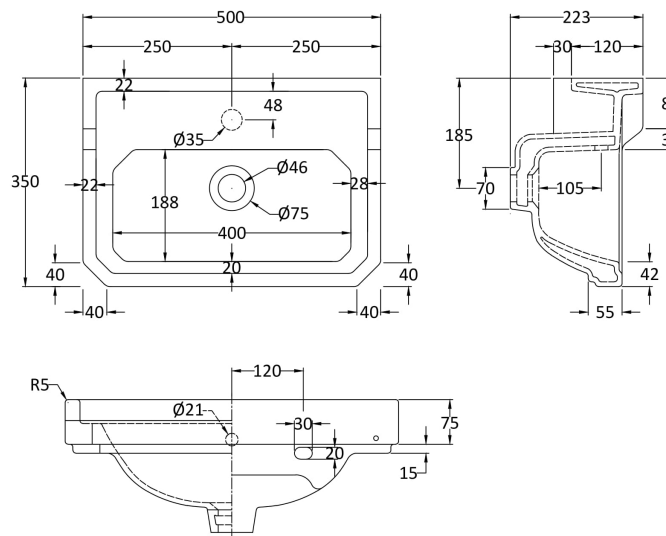

Sales Code: Ccr032

Description: 500mm 1Th Basin & Comfort Height Ped

Packaging Details

Barcode: 5056211818601

Sales Code: NCS885A

Description: 500mm Basin 1Th

Product Dimensions

Height (mm):	223
Width (mm):	500
Depth (mm):	350
Nett Weight (kg):	12.53

Packaging Dimensions

Height (mm):	245
Width (mm):	505
Depth (mm):	375
Gross Weight (kg):	13

Packaging Data

Box Colour:	Brown Cardboard Box - Printed
Box Qty:	1
Label Size:	100 x 50
Label Colour:	Not Applicable
Label Qty:	0

Outer Box Dimensions (If Applicable)

Height (mm):	
Width (mm):	
Depth (mm):	
Gross Weight (kg):	
Barcode:	5055369040056

Product Details

Country of Origin:	China
Fitting Instruction:	No
Certification: CE & UKCA:	N/A
WRAS:	N/A
WRAS No:	N/A
Product Material:	Vitreous China
Fixing Supplied:	No

Sales Code: NCS853

Description: Comfort Height Full Pedestal

Product Dimensions

Height (mm):	734
Width (mm):	260
Depth (mm):	180
Nett Weight (kg):	11.5

Packaging Dimensions

Height (mm):	140
Width (mm):	285
Depth (mm):	715
Gross Weight (kg):	12