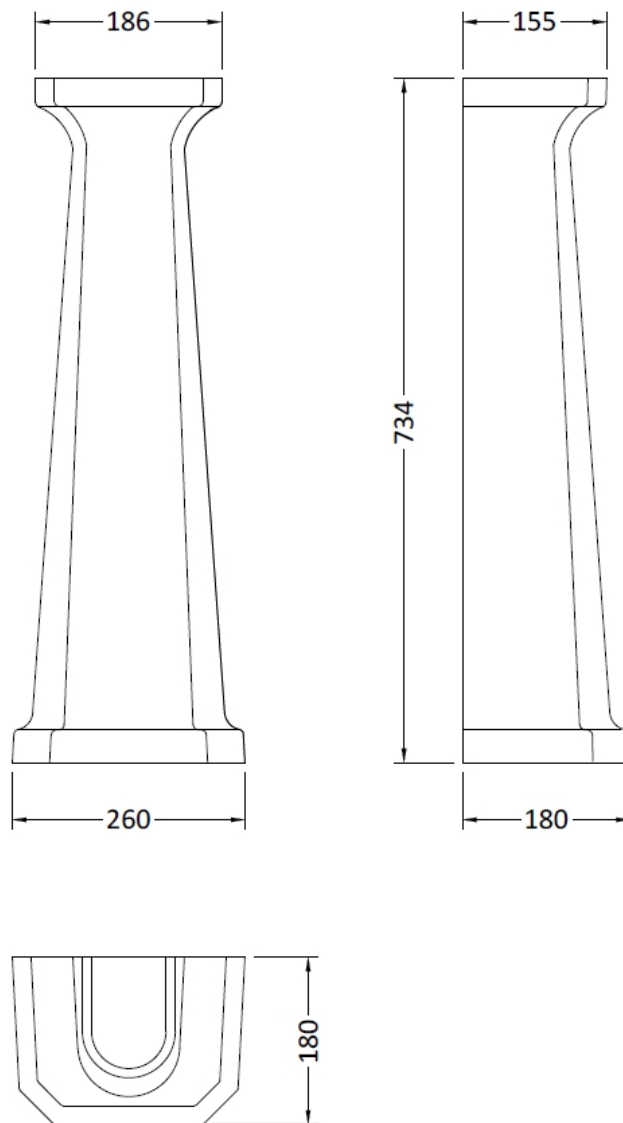

Sales Code: Ccr032

Description: 500mm 1Th Basin & Comfort Height Ped

Packaging Details

Barcode: 5056211818601

Sales Code: NCS885A

Description: 500mm Basin 1Th

Product Dimensions

Height (mm):	223
Width (mm):	500
Depth (mm):	350
Nett Weight (kg):	12.53

Outer Box Dimensions (If Applicable)

Height (mm):	
Width (mm):	
Depth (mm):	
Gross Weight (kg):	
Barcode:	5055369040056

Product Details

Country of Origin:	China
Fitting Instruction:	No
Certification: CE & UKCA:	N/A
WRAS:	N/A
WRAS No:	N/A
Product Material:	Vitreous China
Fixing Supplied:	No

Sales Code: NCS853

Description: Comfort Height Full Pedestal

Product Dimensions

Height (mm):	734
Width (mm):	260
Depth (mm):	180
Nett Weight (kg):	11.5

Packaging Dimensions

Height (mm):	140
Width (mm):	285
Depth (mm):	715
Gross Weight (kg):	12

Packaging Data

Box Colour:	
Box Qty:	
Label Size:	x
Label Colour:	
Label Qty:	

Outer Box Dimensions (If Applicable)

Height (mm):	
Width (mm):	
Depth (mm):	
Gross Weight (kg):	
Barcode:	5055275895559

Product Details