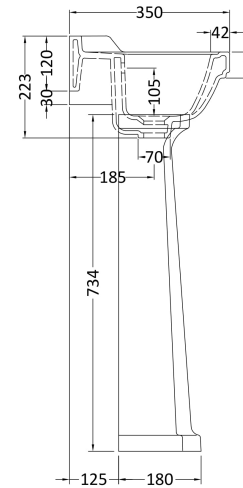

Sales Code: Ccr031

Description: 500mm 2Th Basin & Comfort Height Ped

Packaging Details

Barcode: 5056211818595

Sales Code: NCS885

Description: 500mm Basin 2Th

Product Dimensions

Height (mm):	223
Width (mm):	500
Depth (mm):	350
Nett Weight (kg):	12.53

Packaging Dimensions

Height (mm):	245
Width (mm):	505
Depth (mm):	375
Gross Weight (kg):	13

Packaging Data

Box Colour:	Brown Cardboard Box - Printed
Box Qty:	1
Label Size:	100 x 50
Label Colour:	Not Applicable
Label Qty:	0

Outer Box Dimensions (If Applicable)

Height (mm):	
Width (mm):	
Depth (mm):	
Gross Weight (kg):	
Barcode:	5055369040049

Product Details

Country of Origin:	China
Fitting Instruction:	No
Certification: CE & UKCA:	N/A
WRAS:	N/A
WRAS No:	N/A
Product Material:	Vitreous China
Fixing Supplied:	No

Sales Code: NCS853

Description: Comfort Height Full Pedestal

Product Dimensions

Height (mm):	734
Width (mm):	260
Depth (mm):	180
Nett Weight (kg):	11.5

Packaging Dimensions

Height (mm):	140
Width (mm):	285
Depth (mm):	715
Gross Weight (kg):	12