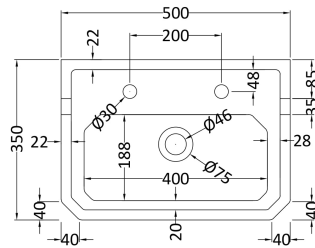

Sales Code: Ccr031

Description: 500mm 2Th Basin & Comfort Height Ped

Packaging Details

Barcode: 5056211818595

Sales Code: NCS885

Description: 500mm Basin 2Th

Product Dimensions

Height (mm):	223
Width (mm):	500
Depth (mm):	350
Nett Weight (kg):	12.53

Packaging Dimensions

Height (mm):	245
Width (mm):	505
Depth (mm):	375
Gross Weight (kg):	13

Packaging Data

Box Colour:	Brown Cardboard Box - Printed
Box Qty:	1
Label Size:	100 x 50
Label Colour:	Not Applicable
Label Qty:	0

Outer Box Dimensions (If Applicable)

Height (mm):	
Width (mm):	
Depth (mm):	
Gross Weight (kg):	
Barcode:	5055369040049

Product Details

Country of Origin:	China
Fitting Instruction:	No
Certification: CE & UKCA:	N/A
WRAS:	N/A
WRAS No:	N/A
Product Material:	Vitreous China
Fixing Supplied:	No

Sales Code: NCS853

Description: Comfort Height Full Pedestal

Product Dimensions

Height (mm):	734
Width (mm):	260
Depth (mm):	180
Nett Weight (kg):	11.5

Packaging Dimensions

Height (mm):	140
Width (mm):	285
Depth (mm):	715
Gross Weight (kg):	12