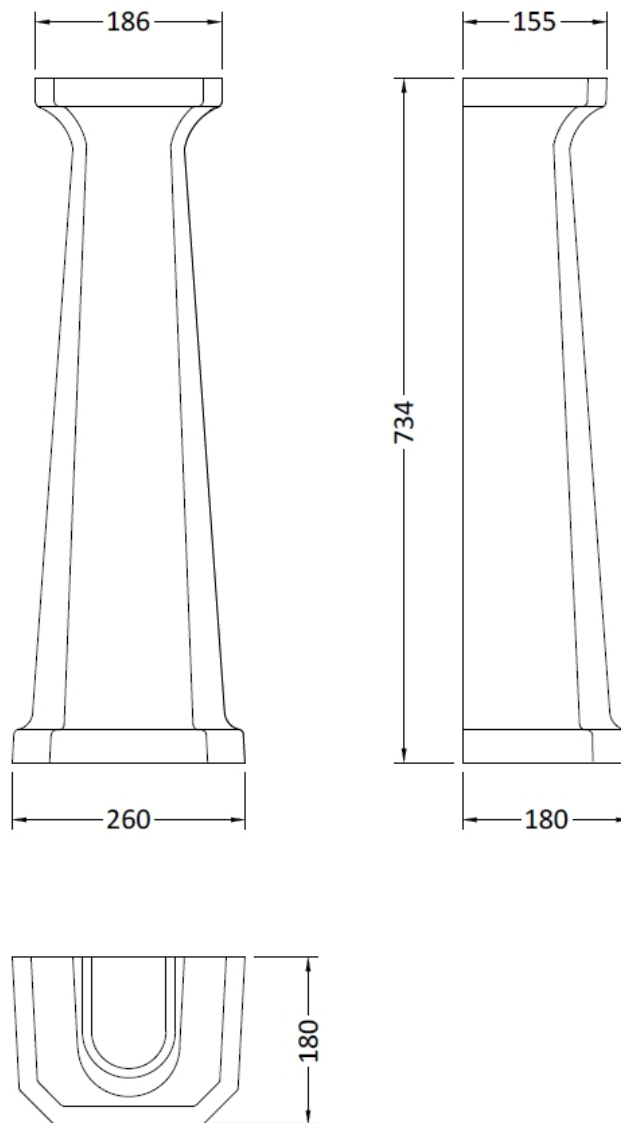

Sales Code: Ccr031

Description: 500mm 2Th Basin & Comfort Height Ped

Packaging Details

Barcode: 5056211818595

Sales Code: NCS885

Description: 500mm Basin 2Th

Product Dimensions

Height (mm):	223
Width (mm):	500
Depth (mm):	350
Nett Weight (kg):	12.53

Outer Box Dimensions (If Applicable)

Height (mm):	
Width (mm):	
Depth (mm):	
Gross Weight (kg):	
Barcode:	5055369040049

Product Details

Country of Origin:	China
Fitting Instruction:	No
Certification: CE & UKCA:	N/A
WRAS:	N/A
WRAS No:	N/A
Product Material:	Vitreous China
Fixing Supplied:	No

Sales Code: NCS853

Description: Comfort Height Full Pedestal

Product Dimensions

Height (mm):	734
Width (mm):	260
Depth (mm):	180
Nett Weight (kg):	11.5

Packaging Dimensions

Height (mm):	140
Width (mm):	285
Depth (mm):	715
Gross Weight (kg):	12

Packaging Data

Box Colour:	
Box Qty:	
Label Size:	x
Label Colour:	
Label Qty:	

Outer Box Dimensions (If Applicable)

Height (mm):	
Width (mm):	
Depth (mm):	
Gross Weight (kg):	
Barcode:	5055275895559

Product Details