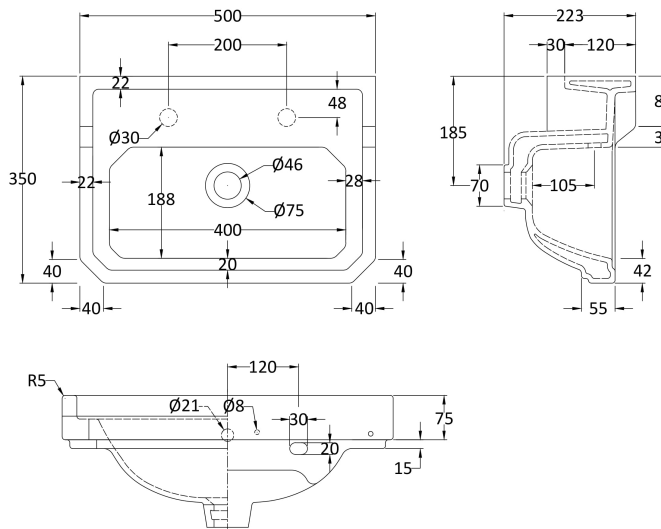

Sales Code: Ccr031

Description: 500mm 2Th Basin & Comfort Height Ped

Packaging Details

Barcode: 5056211818595

Sales Code: NCS885

Description: 500mm Basin 2Th

Product Dimensions

Height (mm):	223
Width (mm):	500
Depth (mm):	350
Nett Weight (kg):	12.53

Packaging Dimensions

Height (mm):	245
Width (mm):	505
Depth (mm):	375
Gross Weight (kg):	13

Packaging Data

Box Colour:	Brown Cardboard Box - Printed
Box Qty:	1
Label Size:	100 x 50
Label Colour:	Not Applicable
Label Qty:	0

Outer Box Dimensions (If Applicable)

Height (mm):	
Width (mm):	
Depth (mm):	
Gross Weight (kg):	
Barcode:	5055369040049

Product Details

Country of Origin:	China
Fitting Instruction:	No
Certification: CE & UKCA:	N/A
WRAS:	N/A
WRAS No:	N/A
Product Material:	Vitreous China
Fixing Supplied:	No

Sales Code: NCS853

Description: Comfort Height Full Pedestal

Product Dimensions

Height (mm):	734
Width (mm):	260
Depth (mm):	180
Nett Weight (kg):	11.5

Packaging Dimensions

Height (mm):	140
Width (mm):	285
Depth (mm):	715
Gross Weight (kg):	12