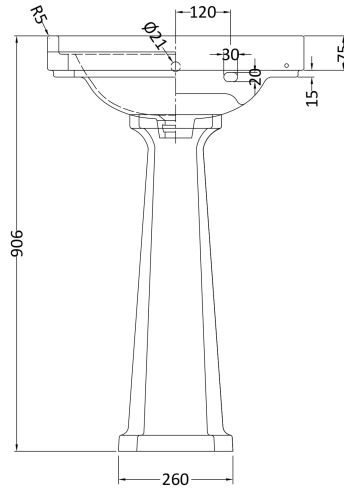

Sales Code: Ccr031

Description: 500mm 2Th Basin & Comfort Height Ped

Packaging Details

Barcode: 5056211818595

Sales Code: NCS885

Description: 500mm Basin 2Th

Product Dimensions

Height (mm):	223
Width (mm):	500
Depth (mm):	350
Nett Weight (kg):	12.53

Packaging Dimensions

Height (mm):	245
Width (mm):	505
Depth (mm):	375
Gross Weight (kg):	13

Packaging Data

Box Colour:	Brown Cardboard Box - Printed
Box Qty:	1
Label Size:	100 x 50
Label Colour:	Not Applicable
Label Qty:	0

Outer Box Dimensions (If Applicable)

Height (mm):	
Width (mm):	
Depth (mm):	
Gross Weight (kg):	
Barcode:	5055369040049

Product Details

Country of Origin:	China
Fitting Instruction:	No
Certification: CE & UKCA:	N/A
WRAS:	N/A
WRAS No:	N/A
Product Material:	Vitreous China
Fixing Supplied:	No

Sales Code: NCS853

Description: Comfort Height Full Pedestal

Product Dimensions

Height (mm):	734
Width (mm):	260
Depth (mm):	180
Nett Weight (kg):	11.5

Packaging Dimensions

Height (mm):	140
Width (mm):	285
Depth (mm):	715
Gross Weight (kg):	12