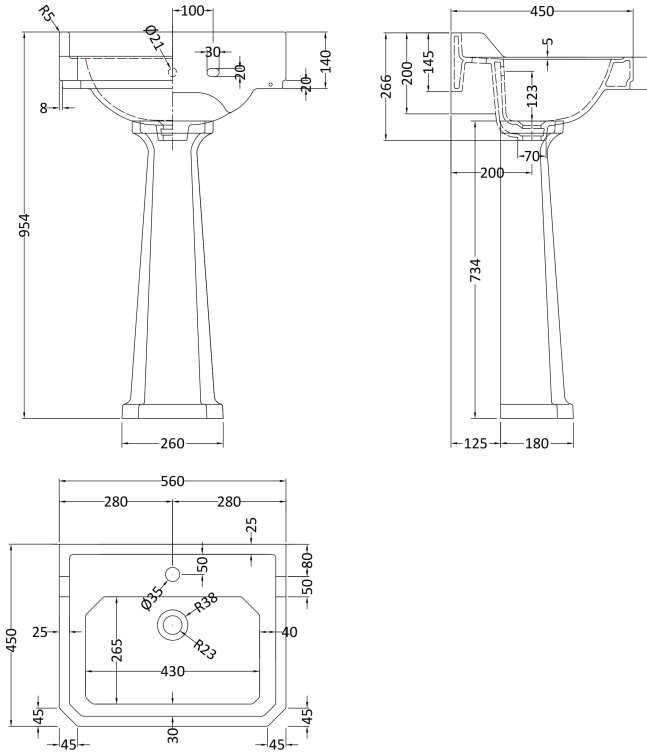

Sales Code: Ccr030

Description: 560mm 1Th Basin & Comfort Height Ped

Packaging Details

Barcode: 5056211818588

Sales Code: NCS884A

Description: 560mm Basin 1Th

Product Dimensions

Height (mm):	266
Width (mm):	560
Depth (mm):	450
Nett Weight (kg):	16.7

Packaging Dimensions

Height (mm):	290
Width (mm):	575
Depth (mm):	480
Gross Weight (kg):	17.5

Packaging Data

Box Colour:	Brown Cardboard Box - Printed
Box Qty:	1
Label Size:	100 x 50
Label Colour:	Not Applicable
Label Qty:	0

Outer Box Dimensions (If Applicable)

Height (mm):	
Width (mm):	
Depth (mm):	
Gross Weight (kg):	
Barcode:	5055369040032

Product Details

Country of Origin:	China
Fitting Instruction:	No
Certification: CE & UKCA:	N/A
WRAS:	N/A
WRAS No:	N/A
Product Material:	Vitreous China
Fixing Supplied:	No

Sales Code: NCS853

Description: Comfort Height Full Pedestal

Product Dimensions

Height (mm):	734
Width (mm):	260
Depth (mm):	180
Nett Weight (kg):	11.5

Packaging Dimensions

Height (mm):	140
Width (mm):	285
Depth (mm):	715
Gross Weight (kg):	12