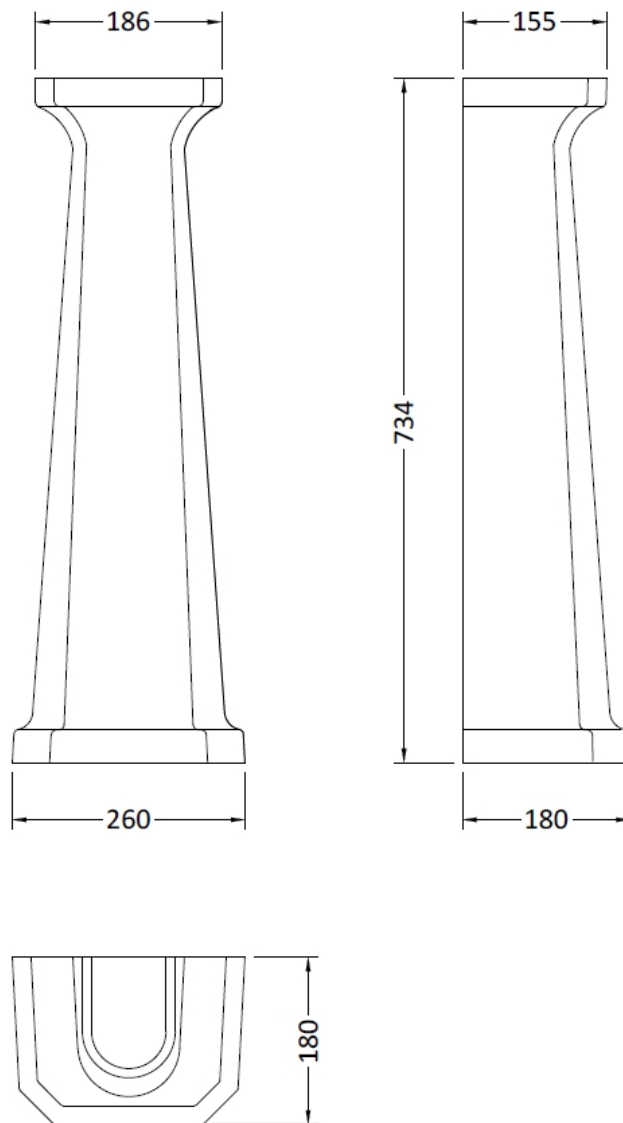

Sales Code: Ccr030

Description: 560mm 1Th Basin & Comfort Height Ped

Packaging Details

Barcode: 5056211818588

Sales Code: NCS884A

Description: 560mm Basin 1Th

Product Dimensions

Height (mm):	266
Width (mm):	560
Depth (mm):	450
Nett Weight (kg):	16.7

Packaging Dimensions

Height (mm):	290
Width (mm):	575
Depth (mm):	480
Gross Weight (kg):	17.5

Packaging Data

Box Colour:	Brown Cardboard Box - Printed
Box Qty:	1
Label Size:	100 x 50
Label Colour:	Not Applicable
Label Qty:	0

Outer Box Dimensions (If Applicable)

Height (mm):	
Width (mm):	
Depth (mm):	
Gross Weight (kg):	
Barcode:	5055369040032

Product Details

Country of Origin:	China
Fitting Instruction:	No
Certification: CE & UKCA:	N/A
WRAS:	N/A
WRAS No:	N/A
Product Material:	Vitreous China
Fixing Supplied:	No

Sales Code: NCS853

Description: Comfort Height Full Pedestal

Product Dimensions

Height (mm):	734
Width (mm):	260
Depth (mm):	180
Nett Weight (kg):	11.5

Packaging Dimensions

Height (mm):	140
Width (mm):	285
Depth (mm):	715
Gross Weight (kg):	12