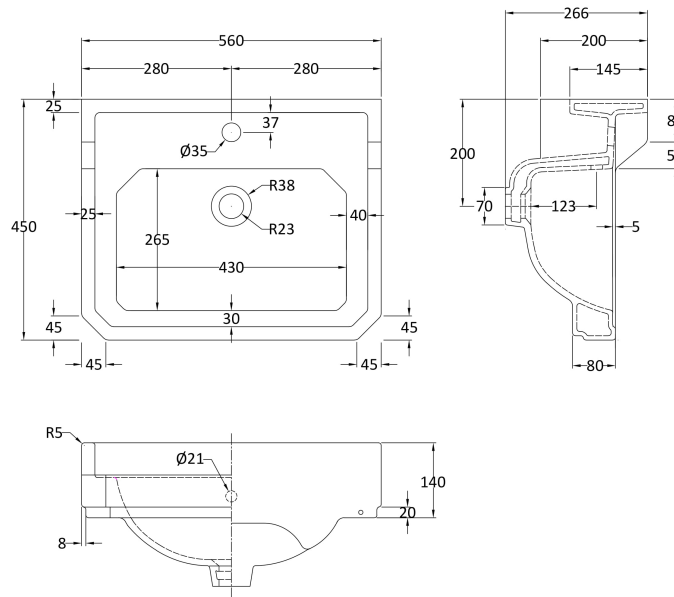

Sales Code: Ccr030

Description: 560mm 1Th Basin & Comfort Height Ped

Packaging Details

Barcode: 5056211818588

Sales Code: NCS884A

Description: 560mm Basin 1Th

Product Dimensions

Height (mm):	266
Width (mm):	560
Depth (mm):	450
Nett Weight (kg):	16.7

Packaging Dimensions

Height (mm):	290
Width (mm):	575
Depth (mm):	480
Gross Weight (kg):	17.5

Packaging Data

Box Colour:	Brown Cardboard Box - Printed
Box Qty:	1
Label Size:	100 x 50
Label Colour:	Not Applicable
Label Qty:	0

Outer Box Dimensions (If Applicable)

Height (mm):	
Width (mm):	
Depth (mm):	
Gross Weight (kg):	
Barcode:	5055369040032

Product Details

Country of Origin:	China
Fitting Instruction:	No
Certification: CE & UKCA:	N/A
WRAS:	N/A
WRAS No:	N/A
Product Material:	Vitreous China
Fixing Supplied:	No

Sales Code: NCS853

Description: Comfort Height Full Pedestal

Product Dimensions

Height (mm):	734
Width (mm):	260
Depth (mm):	180
Nett Weight (kg):	11.5

Packaging Dimensions

Height (mm):	140
Width (mm):	285
Depth (mm):	715
Gross Weight (kg):	12