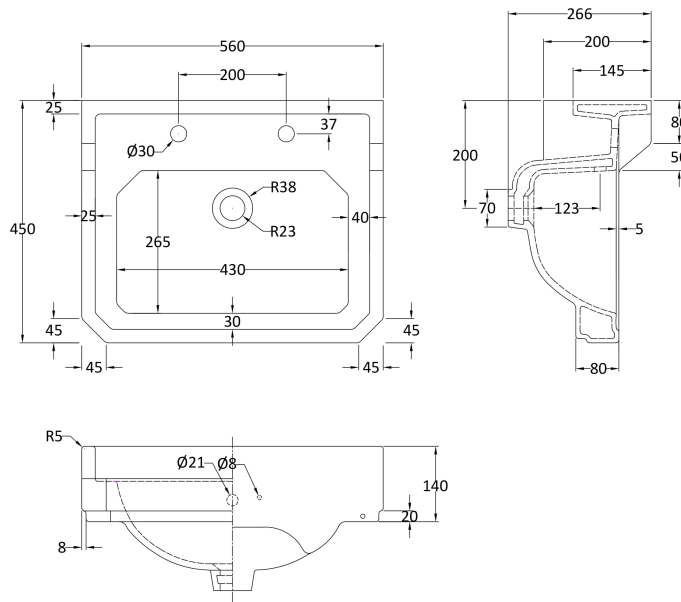

Sales Code: Ccr029

Description: 560mm 2Th Basin & Comfort Height Ped

Packaging Details

Barcode: 5056211818571

Sales Code: NCS884

Description: 560mm Basin 2Th

Product Dimensions

Height (mm):	266
Width (mm):	560
Depth (mm):	450
Nett Weight (kg):	16.7

Packaging Dimensions

Height (mm):	290
Width (mm):	575
Depth (mm):	480
Gross Weight (kg):	17.5

Packaging Data

Box Colour:	Brown Cardboard Box - Printed
Box Qty:	1
Label Size:	100 x 50
Label Colour:	Not Applicable
Label Qty:	0

Outer Box Dimensions (If Applicable)

Height (mm):	
Width (mm):	
Depth (mm):	
Gross Weight (kg):	
Barcode:	5055369040025

Product Details

Country of Origin:	China
Fitting Instruction:	No
Certification: CE & UKCA:	N/A
WRAS:	N/A
WRAS No:	N/A
Product Material:	Vitreous China
Fixing Supplied:	No

Sales Code: NCS853

Description: Comfort Height Full Pedestal

Product Dimensions

Height (mm):	734
Width (mm):	260
Depth (mm):	180
Nett Weight (kg):	11.5

Packaging Dimensions

Height (mm):	140
Width (mm):	285
Depth (mm):	715
Gross Weight (kg):	12