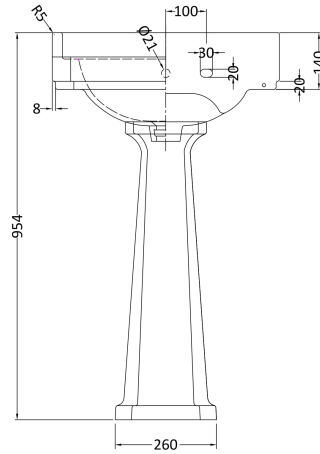

Sales Code: Ccr029

Description: 560mm 2Th Basin & Comfort Height Ped

Packaging Details

Barcode: 5056211818571

Sales Code: NCS884

Description: 560mm Basin 2Th

Product Dimensions

Height (mm):	266
Width (mm):	560
Depth (mm):	450
Nett Weight (kg):	16.7

Packaging Dimensions

Height (mm):	290
Width (mm):	575
Depth (mm):	480
Gross Weight (kg):	17.5

Packaging Data

Box Colour:	Brown Cardboard Box - Printed
Box Qty:	1
Label Size:	100 x 50
Label Colour:	Not Applicable
Label Qty:	0

Outer Box Dimensions (If Applicable)

Height (mm):	
Width (mm):	
Depth (mm):	
Gross Weight (kg):	
Barcode:	5055369040025

Product Details

Country of Origin:	China
Fitting Instruction:	No
Certification: CE & UKCA:	N/A
WRAS:	N/A
WRAS No:	N/A
Product Material:	Vitreous China
Fixing Supplied:	No

Sales Code: NCS853

Description: Comfort Height Full Pedestal

Product Dimensions

Height (mm):	734
Width (mm):	260
Depth (mm):	180
Nett Weight (kg):	11.5

Packaging Dimensions

Height (mm):	140
Width (mm):	285
Depth (mm):	715
Gross Weight (kg):	12