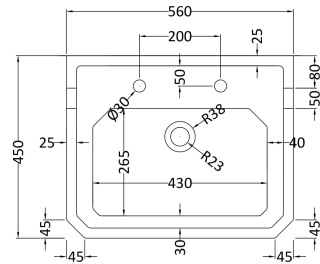

Sales Code: Ccr029

Description: 560mm 2Th Basin & Comfort Height Ped

Packaging Details

Barcode: 5056211818571

Sales Code: NCS884

Description: 560mm Basin 2Th

Product Dimensions

Height (mm):	266
Width (mm):	560
Depth (mm):	450
Nett Weight (kg):	16.7

Packaging Dimensions

Height (mm):	290
Width (mm):	575
Depth (mm):	480
Gross Weight (kg):	17.5

Packaging Data

Box Colour:	Brown Cardboard Box - Printed
Box Qty:	1
Label Size:	100 x 50
Label Colour:	Not Applicable
Label Qty:	0

Outer Box Dimensions (If Applicable)

Height (mm):	
Width (mm):	
Depth (mm):	
Gross Weight (kg):	
Barcode:	5055369040025

Product Details

Country of Origin:	China
Fitting Instruction:	No
Certification: CE & UKCA:	N/A
WRAS:	N/A
WRAS No:	N/A
Product Material:	Vitreous China
Fixing Supplied:	No

Sales Code: NCS853

Description: Comfort Height Full Pedestal

Product Dimensions

Height (mm):	734
Width (mm):	260
Depth (mm):	180
Nett Weight (kg):	11.5

Packaging Dimensions

Height (mm):	140
Width (mm):	285
Depth (mm):	715
Gross Weight (kg):	12