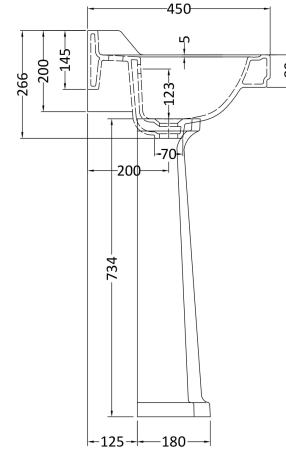

Sales Code: Ccr029

Description: 560mm 2Th Basin & Comfort Height Ped

Packaging Details

Barcode: 5056211818571

Sales Code: NCS884

Description: 560mm Basin 2Th

Product Dimensions

Height (mm):	266
Width (mm):	560
Depth (mm):	450
Nett Weight (kg):	16.7

Packaging Dimensions

Height (mm):	290
Width (mm):	575
Depth (mm):	480
Gross Weight (kg):	17.5

Packaging Data

Box Colour:	Brown Cardboard Box - Printed
Box Qty:	1
Label Size:	100 x 50
Label Colour:	Not Applicable
Label Qty:	0

Outer Box Dimensions (If Applicable)

Height (mm):	
Width (mm):	
Depth (mm):	
Gross Weight (kg):	
Barcode:	5055369040025

Product Details

Country of Origin:	China
Fitting Instruction:	No
Certification: CE & UKCA:	N/A
WRAS:	N/A
WRAS No:	N/A
Product Material:	Vitreous China
Fixing Supplied:	No

Sales Code: NCS853

Description: Comfort Height Full Pedestal

Product Dimensions

Height (mm):	734
Width (mm):	260
Depth (mm):	180
Nett Weight (kg):	11.5

Packaging Dimensions

Height (mm):	140
Width (mm):	285
Depth (mm):	715
Gross Weight (kg):	12