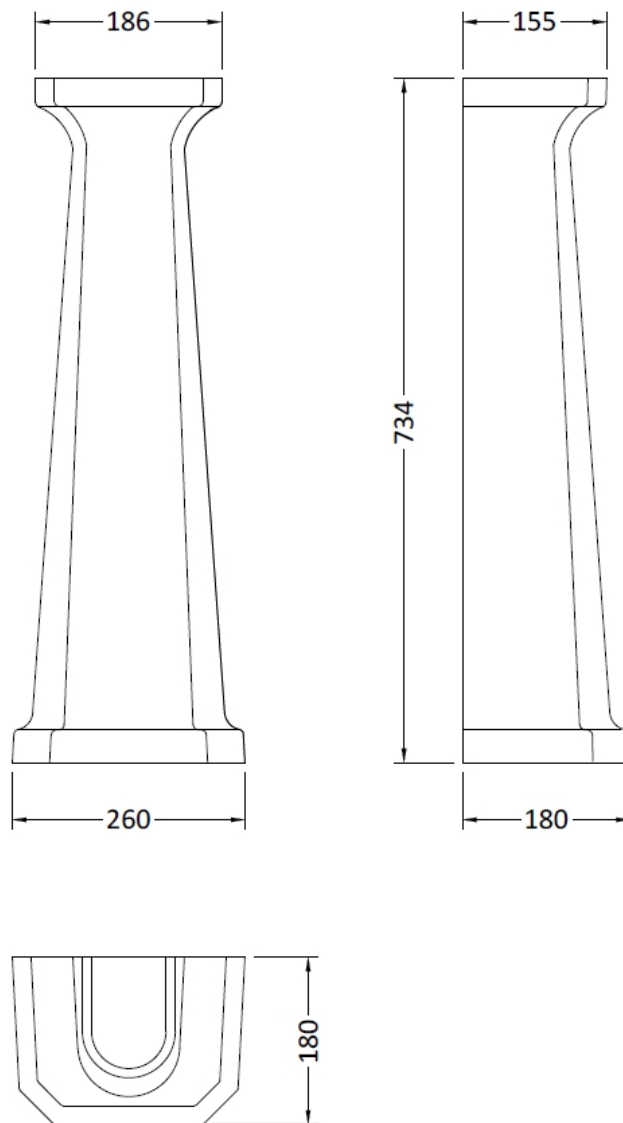

Sales Code: Ccr029

Description: 560mm 2Th Basin & Comfort Height Ped

Packaging Details

Barcode: 5056211818571

Sales Code: NCS884

Description: 560mm Basin 2Th

Product Dimensions

Height (mm):	266
Width (mm):	560
Depth (mm):	450
Nett Weight (kg):	16.7

Packaging Dimensions

Height (mm):	290
Width (mm):	575
Depth (mm):	480
Gross Weight (kg):	17.5

Packaging Data

Box Colour:	Brown Cardboard Box - Printed
Box Qty:	1
Label Size:	100 x 50
Label Colour:	Not Applicable
Label Qty:	0

Outer Box Dimensions (If Applicable)

Height (mm):	
Width (mm):	
Depth (mm):	
Gross Weight (kg):	
Barcode:	5055369040025

Product Details

Country of Origin:	China
Fitting Instruction:	No
Certification: CE & UKCA:	N/A
WRAS:	N/A
WRAS No:	N/A
Product Material:	Vitreous China
Fixing Supplied:	No

Sales Code: NCS853

Description: Comfort Height Full Pedestal

Product Dimensions

Height (mm):	734
Width (mm):	260
Depth (mm):	180
Nett Weight (kg):	11.5

Packaging Dimensions

Height (mm):	140
Width (mm):	285
Depth (mm):	715
Gross Weight (kg):	12