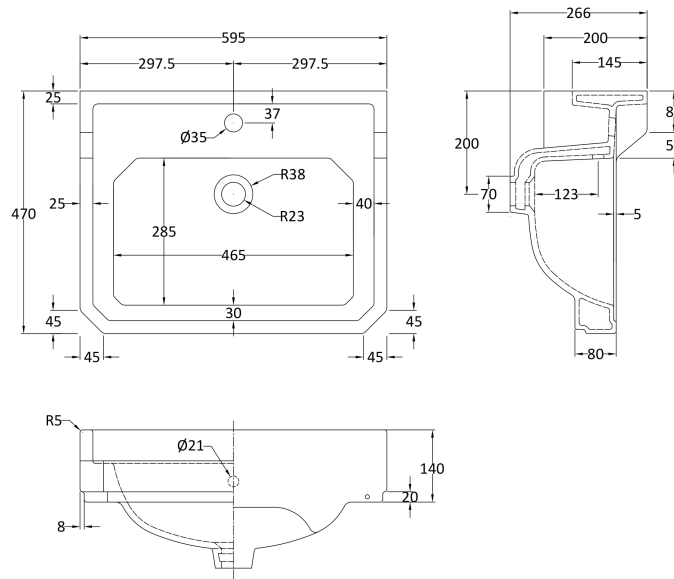

### Product Dimensions

Height (mm):	266
Width (mm):	595
Depth (mm):	470
Nett Weight (kg):	20.5

### Packaging Dimensions

Height (mm):	287
Width (mm):	615
Depth (mm):	490
Gross Weight (kg):	22.1

### Outer Box Dimensions (If Applicable)

Height (mm):	
Width (mm):	
Depth (mm):	
Gross Weight (kg):	
Barcode:	5055369040018

**Product Dimensions**

Height (mm):	734
Width (mm):	260
Depth (mm):	180
Nett Weight (kg):	11.5

**Packaging Dimensions**

Height (mm):	140
Width (mm):	285
Depth (mm):	715
Gross Weight (kg):	12

**Packaging Data**