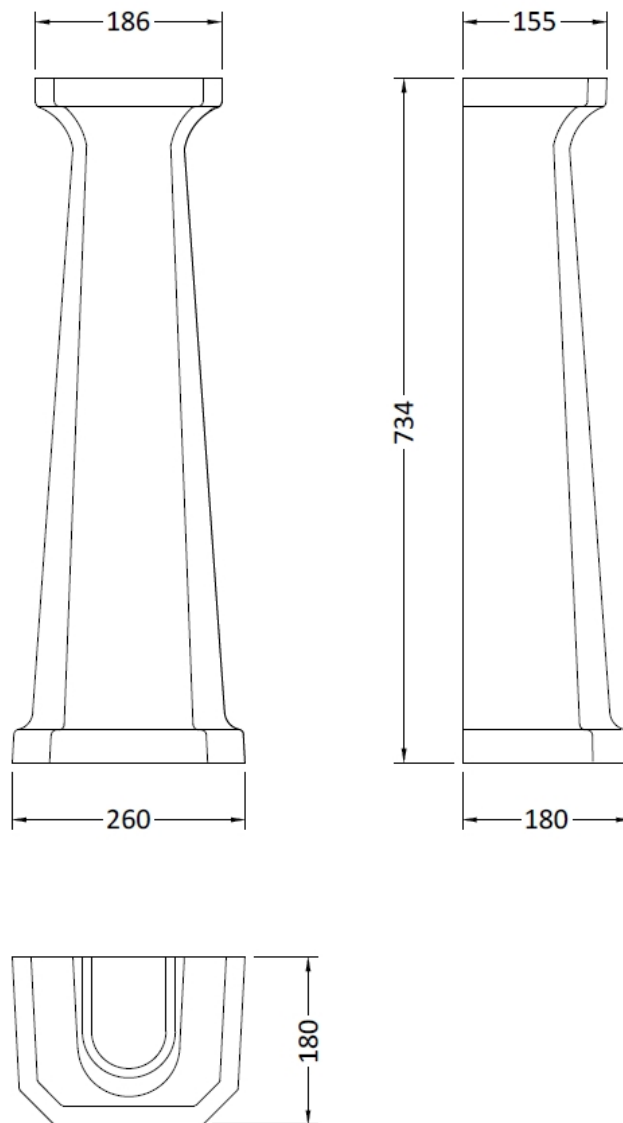

### Product Dimensions

Height (mm):	266
Width (mm):	595
Depth (mm):	470
Nett Weight (kg):	20.5

### Packaging Dimensions

Height (mm):	287
Width (mm):	615
Depth (mm):	490
Gross Weight (kg):	22.1

### Outer Box Dimensions (If Applicable)

Height (mm):	
Width (mm):	
Depth (mm):	
Gross Weight (kg):	
Barcode:	5055369040018

**Product Dimensions**

Height (mm):	734
Width (mm):	260
Depth (mm):	180
Nett Weight (kg):	11.5

**Packaging Dimensions**

Height (mm):	140
Width (mm):	285
Depth (mm):	715
Gross Weight (kg):	12

**Packaging Data**