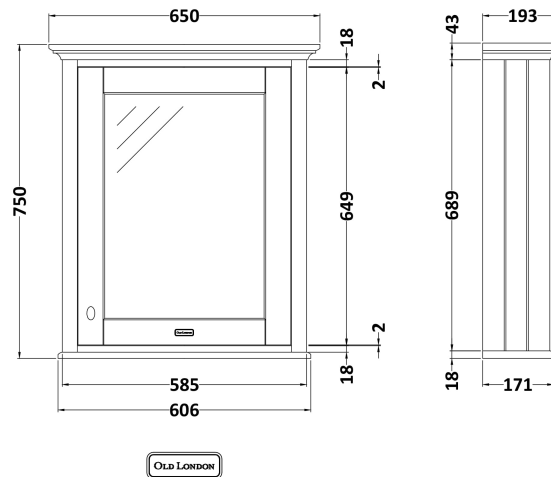

Sales Code: LON314

Description: 600 Mirror Cabinet

Product Dimensions

Height (mm):	750
Width (mm):	650
Depth (mm):	198
Nett Weight (kg):	24

Packaging Dimensions

Height (mm):	782
Width (mm):	680
Depth (mm):	223
Gross Weight (kg):	24.5

Packaging Data

Box Colour:	Brown Cardboard Box
Box Qty:	1
Label Size:	150 x 100
Label Colour:	White Label
Label Qty:	2

Outer Box Dimensions (If Applicable)

Height (mm):	
Width (mm):	
Depth (mm):	
Gross Weight (kg):	
Barcode:	5056211818151

Product Details

Country of Origin:	Ireland
Fitting Instruction:	No
CE & UKCA:	
FSC Certified Materials:	Yes
Colour:	Twilight Blue
Construction Method:	Cam & Wood Dowel
Construction Type:	Rigid
Cabinet Finish:	Mdf Vinyl Smooth Matt
Fascia Finish:	Mdf Vinyl Smooth Matt
Cabinet Thickness (mm):	18
Fascia Thickness (mm):	18
Drawer Included:	Not Applicable
Drawer Type:	Not Applicable
No of Shelves:	1
Hinge Type:	95 Degree Inset Clip-On S/C
Hinge Included:	Yes
Adjustable Legs:	Not Applicable
Fixings Included:	Yes
Handle Style:	Traditional
Waste Shroud:	Not Applicable
Handle Included:	Yes
Handle Type:	Knob