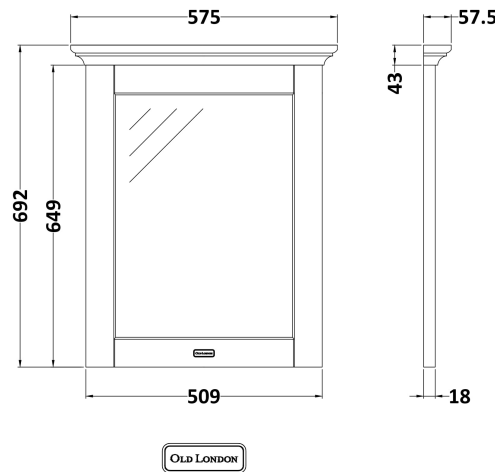

Sales Code: LON213

Description: 600 Flat Mirror

Product Dimensions

Height (mm):	692
Width (mm):	575
Depth (mm):	58
Nett Weight (kg):	5.3

Packaging Dimensions

Height (mm):	724
Width (mm):	615
Depth (mm):	90
Gross Weight (kg):	5.8

Packaging Data

Box Colour:	Brown Cardboard Box
Box Qty:	1
Label Size:	150 x 100
Label Colour:	White Label
Label Qty:	1

Outer Box Dimensions (If Applicable)

Height (mm):	
Width (mm):	
Depth (mm):	
Gross Weight (kg):	
Barcode:	5056211818113

Product Details

Country of Origin:	Ireland
Fitting Instruction:	No
CE & UKCA:	
FSC Certified Materials:	Yes
Colour:	Storm Grey
Construction Method:	Cam & Wood Dowel
Construction Type:	Rigid
Cabinet Finish:	Mdf Vinyl Smooth Matt
Fascia Finish:	Mdf Vinyl Smooth Matt
Cabinet Thickness (mm):	
Fascia Thickness (mm):	18
Drawer Included:	Not Applicable
Drawer Type:	Not Applicable
No of Shelves:	Not Applicable
Hinge Type:	Not Applicable
Hinge Included:	Not Applicable
Adjustable Legs:	Not Applicable
Fixings Included:	Yes
Handle Style:	Not Applicable
Waste Shroud:	Not Applicable
Handle Included:	Not Applicable
Handle Type:	Not Applicable