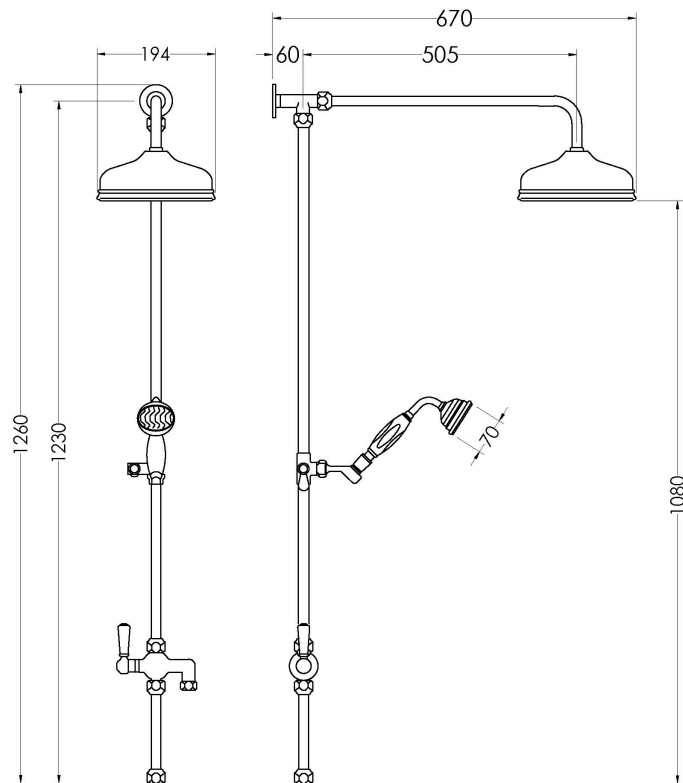

Sales Code: AM412

Description: Victorian Black Grand Rigid Riser Kit

Product Dimensions

Length (mm):	
Width (mm):	194
Height (mm):	1260
Depth (mm):	670
Nett Weight (kg):	4.7

Packaging Dimensions

Length (mm):	1100
Width (mm):	240
Height (mm):	110
Gross Weight (kg):	5.2

Packaging Data

Box Colour:	White Cardboard Box
Box Qty:	1
Label Size:	100 x 50
Label Colour:	White Label
Label Qty:	2

Outer Box Dimensions (If Applicable)

Length (mm):	
Width (mm):	
Height (mm):	
Depth (mm):	
Gross Weight (kg):	19
Barcode:	5055275867976

Product Details

Country of Origin:	China
Fitting Instruction:	No
Product Material:	Brass/ABS
Mount Type:	Wall, Surface
Outlet Elbow Supplied:	No
Easy Clean:	No
Head Included:	Yes
Handset Included:	Yes
Body Jets Included:	No
No of Body Jets:	Not Applicable
Operating Pressure (bar):	0.5
Valve/Cartridge Type:	Not Applicable
Flow Rates (L/min):	0.1 bar: N/A 0.5 bar: N/A 1 bar: N/A 2 bar: N/A 3 bar: N/A
TMV2 Approved:	No Approval No: N/A
TMV3 Approved:	No Approval No: N/A
WRAS Approved:	No Approval No: N/A
Head Function:	Single
Handset Function:	Single Setting
Body Jet Info:	Not Applicable
Pipe Size:	18 mm
Pipe Centres:	N/A
Colour/Finish:	Chrome
Hose Included:	Yes
No. of Outlets:	2