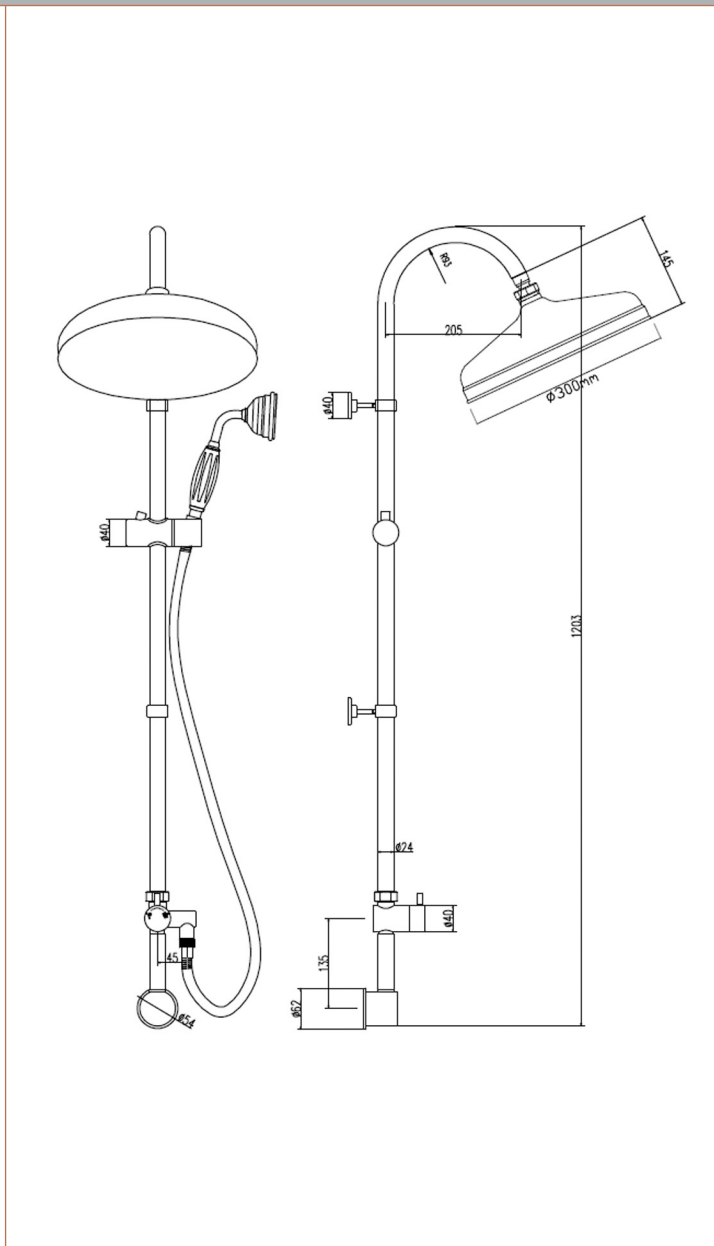

Sales Code: A3238

Description: Riser Kit With Concealed Elbow

Product Dimensions	
Length (mm):	
Width (mm):	300
Height (mm):	1205
Depth (mm):	455
Nett Weight (kg):	5.65
Packaging Dimensions	
Length (mm):	1070
Width (mm):	265
Height (mm):	110
Gross Weight (kg):	5.65
Packaging Data	
Box Colour:	White Cardboard Box
Box Qty:	1
Label Size:	100 x 50
Label Colour:	White Label
Label Qty:	2
Outer Box Dimensions (If Applicable)	
Length (mm):	
Width (mm):	
Height (mm):	
Depth (mm):	
Gross Weight (kg):	
Barcode:	5055369062553
Product Details	
Country of Origin:	United Kingdom
Fitting Instruction:	No
Product Material:	Brass/ABS
Mount Type:	Wall, Surface
Outlet Elbow Supplied:	No
Easy Clean:	No
Head Included:	Yes
Handset Included:	Yes
Body Jets Included:	No
No of Body Jets:	Not Applicable
Operating Pressure (bar):	1
Valve/Cartridge Type:	Not Applicable
Flow Rates (L/min):	0.1 bar: N/A 0.5 bar: N/A 1 bar: N/A 2 bar: N/A 3 bar: N/A
TMV2 Approved:	No Approval No: N/A
TMV3 Approved:	No Approval No: N/A
WRAS Approved:	No Approval No: N/A
Head Function:	Single
Handset Function:	Single Setting
Body Jet Info:	Not Applicable
Pipe Size:	15 mm
Pipe Centres:	N/A
Colour/Finish:	Chrome
Hose Included:	Yes
No. of Outlets:	2