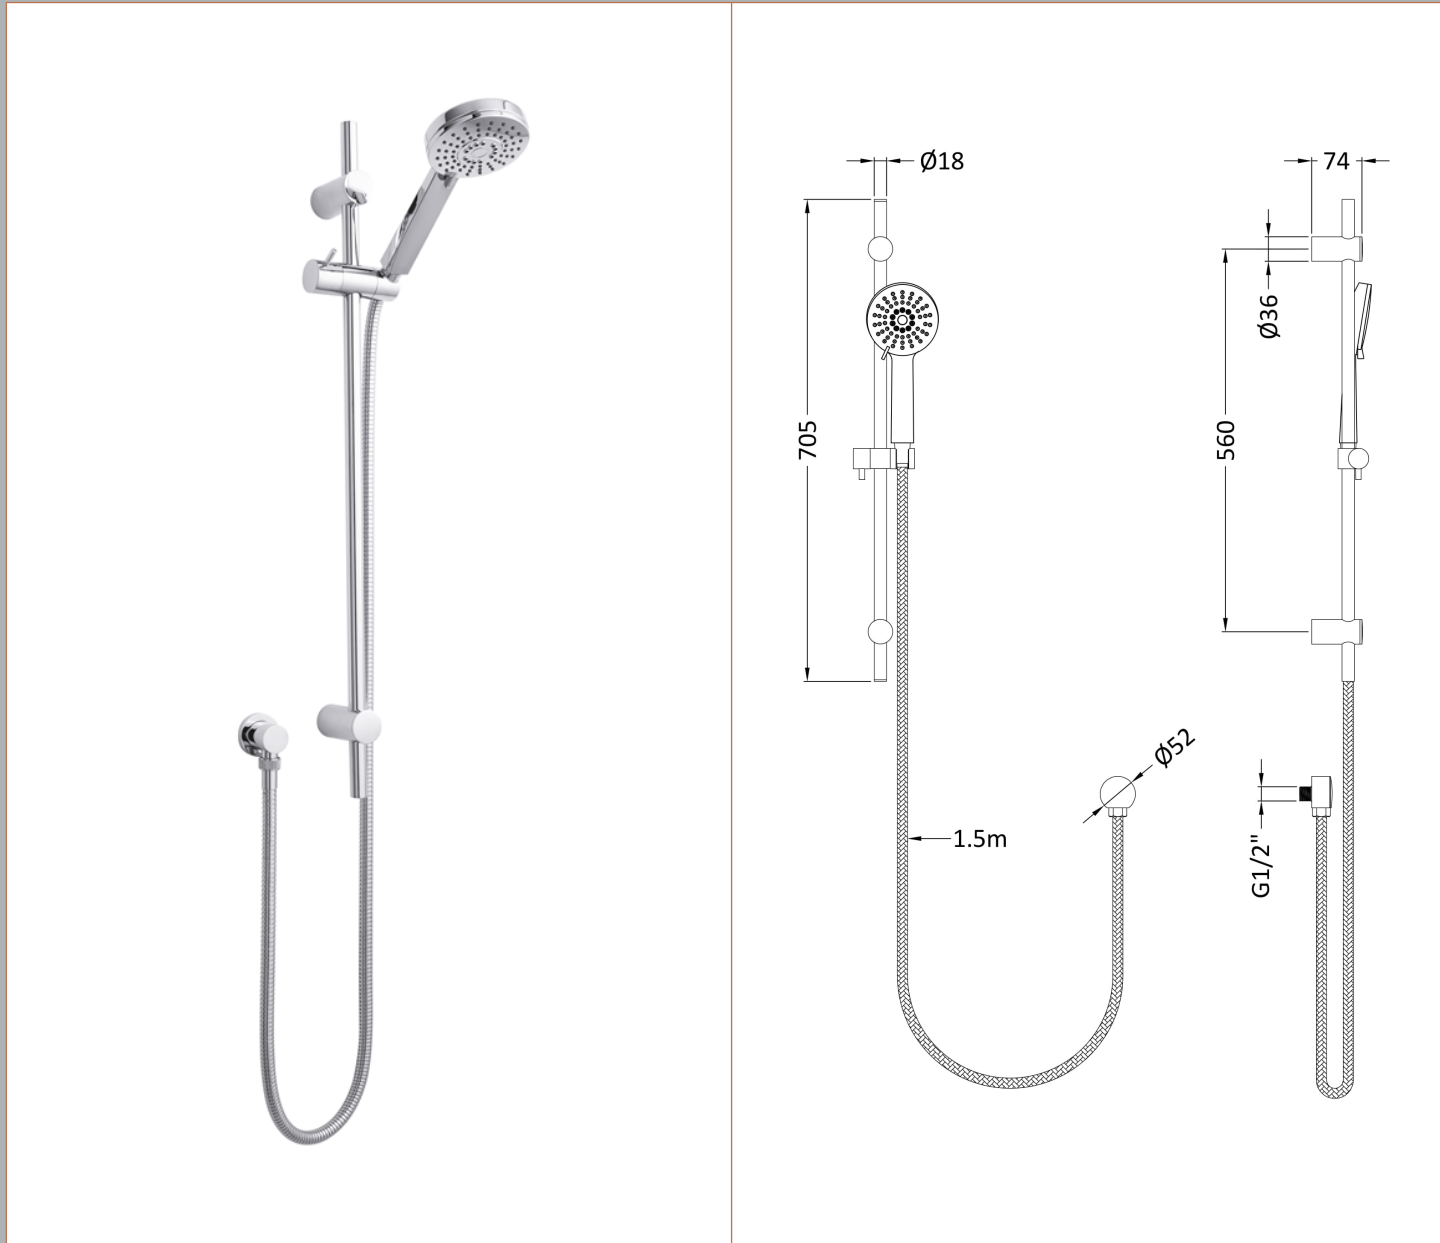

Sales Code: A3064

Description: Multi Function Water Saving Shower Kit

### Product Dimensions

|                   |     |
|-------------------|-----|
| Length (mm):      |     |
| Width (mm):       |     |
| Height (mm):      | 705 |
| Depth (mm):       | 74  |
| Nett Weight (kg): | 1.7 |

### Outer Box Dimensions (If Applicable)

|                    |               |
|--------------------|---------------|
| Length (mm):       |               |
| Width (mm):        | 745           |
| Height (mm):       | 500           |
| Depth (mm):        | 340           |
| Gross Weight (kg): |               |
| Barcode:           | 5055369044320 |

### Product Details

|                           |  |
|---------------------------|--|
| Country of Origin:        | United Kingdom   |
| Fitting Instruction:      | No   |
| Product Material:         | Brass/ABS  |
| Mount Type:               | Surface, Wall  |
| Outlet Elbow Supplied:    | Yes  |
| Easy Clean:               | Yes  |
| Head Included:            | Yes  |
| Handset Included:         | Yes  |
| Body Jets Included:       | No   |
| No of Body Jets:          | Not Applicable   |
| Operating Pressure (bar): | 0.1  |
| Valve/Cartridge Type:     | Not Applicable   |
| Flow Rates (L/min):       | 0.1 bar: N/A 0.5 bar: N/A 1 bar: N/A 2 bar: N/A 3 bar: N/A |
| TMV2 Approved:            | No Approval No: N/A  |
| TMV3 Approved:            | No Approval No: N/A  |
| WRAS Approved:            | No Approval No: N/A  |
| Head Function:            | Multiple   |
| Handset Function:         | Multiple Settings  |
| Body Jet Info:            | Not Applicable   |
| Pipe Size:                | 15 mm  |
| Pipe Centres:             | N/A  |
| Colour/Finish:            | Chrome   |
| Hose Included:            | Yes  |
| No. of Outlets:           | 1  |