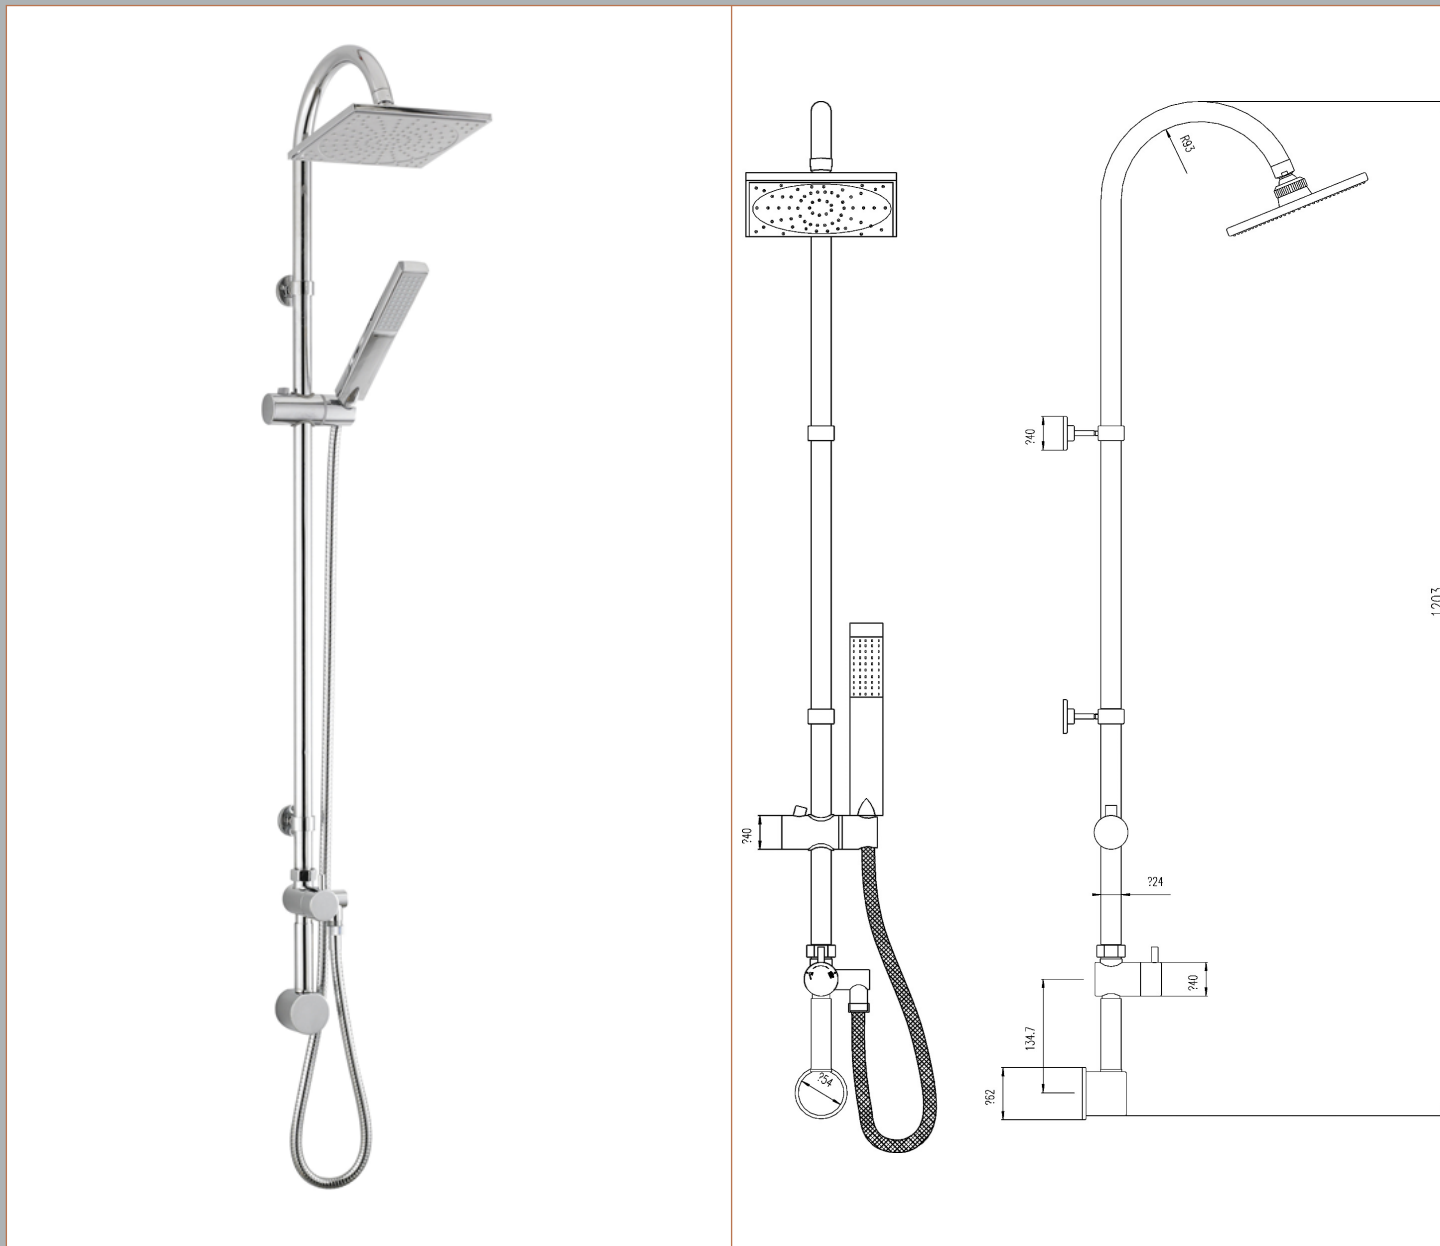

Sales Code: A3116

Description: Worth Shower Kit With Conc Outlet Elbow

### Product Dimensions

Length (mm):	
Width (mm):	200
Height (mm):	1203
Depth (mm):	380
Nett Weight (kg):	4.09

### Outer Box Dimensions (If Applicable)

Length (mm):	
Width (mm):	1090
Height (mm):	245
Depth (mm):	570
Gross Weight (kg):	16
Barcode:	5055369008803

### Product Details

Country of Origin:	United Kingdom
Fitting Instruction:	No
Product Material:	Brass/ABS
Mount Type:	Surface, Wall
Outlet Elbow Supplied:	No
Easy Clean:	Yes
Head Included:	Yes
Handset Included:	Yes
Body Jets Included:	No
No of Body Jets:	Not Applicable
Operating Pressure (bar):	1
Valve/Cartridge Type:	Not Applicable
Flow Rates (L/min):	0.1 bar: N/A 0.5 bar: N/A 1 bar: N/A 2 bar: N/A 3 bar: N/A
TMV2 Approved:	No Approval No: N/A
TMV3 Approved:	No Approval No: N/A
WRAS Approved:	No Approval No: N/A
Head Function:	Single
Handset Function:	Single Setting
Body Jet Info:	Not Applicable
Pipe Size:	15 mm
Pipe Centres:	N/A
Colour/Finish:	Chrome
Hose Included:	Yes
No. of Outlets:	2