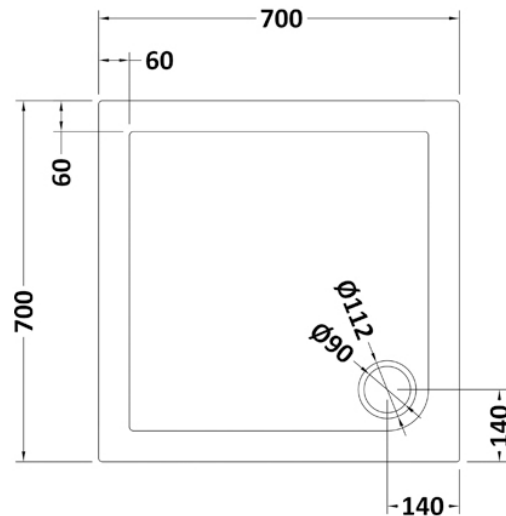

Sales Code: TR71002

Description: Square Tray 700 X 700

Product Dimensions

Length (mm):	700
Width (mm):	700
Height (mm):	40
Nett Weight (kg):	15.5

Packaging Dimensions

Length (mm):	740
Width (mm):	740
Height (mm):	85
Gross Weight (kg):	15.8

Packaging Data

Box Colour:	Shrinkwrap & Polystyrene
Box Qty:	1
Label Size:	100 x 50
Label Colour:	White Label
Label Qty:	2

Outer Box Dimensions (If Applicable)

Length (mm):	
Width (mm):	
Height (mm):	
Gross Weight (kg):	
Barcode:	5056211813057

Product Details

Country of Origin:	United Kingdom
Fitting Instruction:	No
CE & UKCA:	Yes
Colour/Finish:	Slate Grey
Product Material:	Acrylic Capped ABS Caco3 & Pu
Material Colour Reference:	Slate Grey
Radius:	0
Waste Required (mm):	90
Compatible with Leg Kit:	Yes