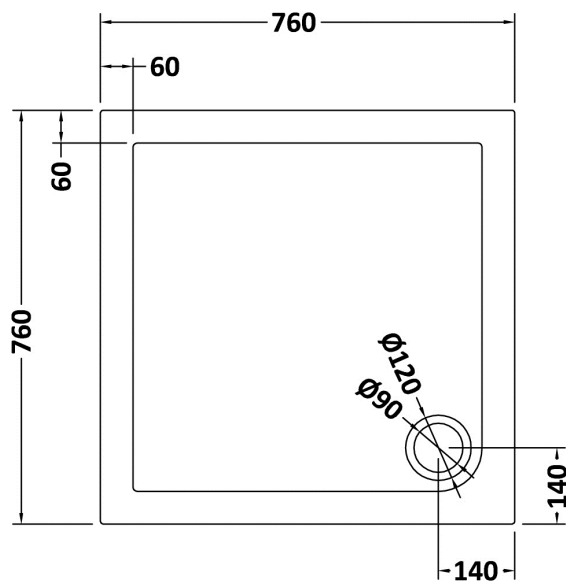

Sales Code: TR71003

Description: Square Tray 760 X 760

Product Dimensions

Length (mm):	760
Width (mm):	760
Height (mm):	40
Nett Weight (kg):	16.7

Packaging Dimensions

Length (mm):	800
Width (mm):	800
Height (mm):	85
Gross Weight (kg):	17

Packaging Data

Box Colour:	Shrinkwrap & Polystyrene
Box Qty:	1
Label Size:	100 x 50
Label Colour:	White Label
Label Qty:	2

Outer Box Dimensions (If Applicable)

Length (mm):	
Width (mm):	
Height (mm):	
Gross Weight (kg):	
Barcode:	5056211813064

Product Details

Country of Origin:	United Kingdom
Fitting Instruction:	No
CE & UKCA:	Yes
Colour/Finish:	Slate Grey
Product Material:	Acrylic Capped ABS Caco3 & Pu
Material Colour Reference:	Slate Grey
Radius:	0
Waste Required (mm):	90
Compatible with Leg Kit:	Yes