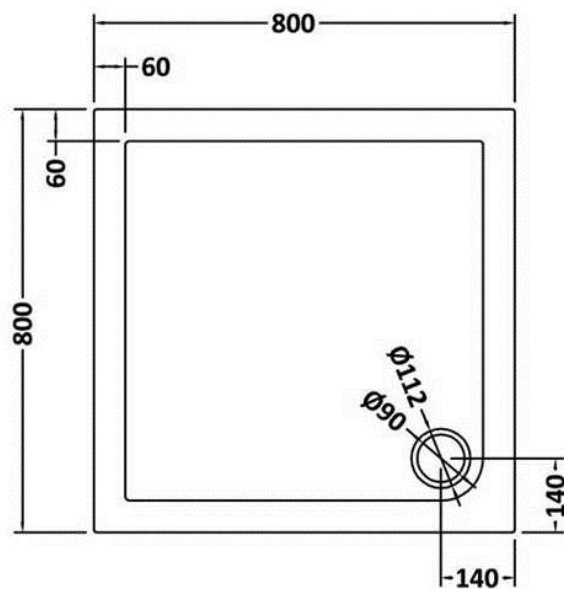

Sales Code: TR71006

Description: Square Tray 800 X 800

Product Dimensions

Length (mm):	800
Width (mm):	800
Height (mm):	40
Nett Weight (kg):	19.3

Packaging Dimensions

Length (mm):	840
Width (mm):	840
Height (mm):	85
Gross Weight (kg):	19.6

Packaging Data

Box Colour:	Shrinkwrap & Polystyrene
Box Qty:	1
Label Size:	100 x 50
Label Colour:	White Label
Label Qty:	2

Outer Box Dimensions (If Applicable)

Length (mm):	
Width (mm):	
Height (mm):	
Gross Weight (kg):	
Barcode:	5056211813071

Product Details

Country of Origin:	United Kingdom
Fitting Instruction:	No
CE & UKCA:	Yes
Colour/Finish:	Slate Grey
Product Material:	Acrylic Capped ABS Caco3 & Pu
Material Colour Reference:	Slate Grey
Radius:	0
Waste Required (mm):	90
Compatible with Leg Kit:	Yes