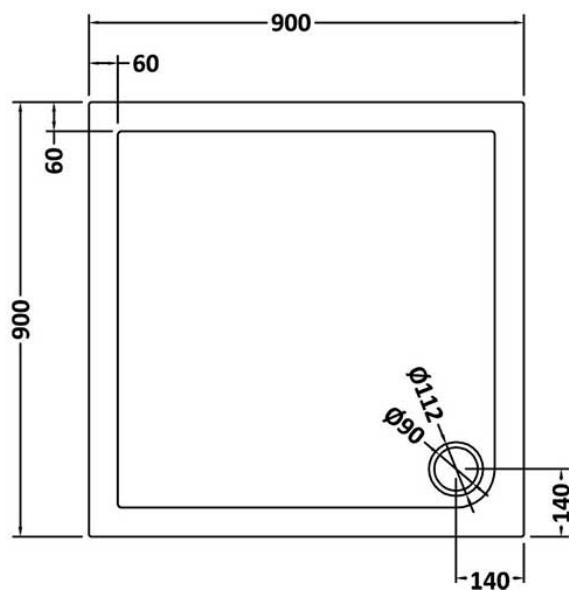

Sales Code: TR71010

Description: Square Tray 900 X 900

Product Dimensions

Length (mm):	900
Width (mm):	900
Height (mm):	40
Nett Weight (kg):	27

Packaging Dimensions

Length (mm):	940
Width (mm):	940
Height (mm):	85
Gross Weight (kg):	27.3

Packaging Data

Box Colour:	Shrinkwrap & Polystyrene
Box Qty:	1
Label Size:	100 x 50
Label Colour:	White Label
Label Qty:	2

Outer Box Dimensions (If Applicable)

Length (mm):	
Width (mm):	
Height (mm):	
Gross Weight (kg):	
Barcode:	5056211813088

Product Details

Country of Origin:	United Kingdom
Fitting Instruction:	No
CE & UKCA:	Yes
Colour/Finish:	Slate Grey
Product Material:	Acrylic Capped ABS Caco3 & Pu
Material Colour Reference:	Slate Grey
Radius:	0
Waste Required (mm):	90
Compatible with Leg Kit:	Yes