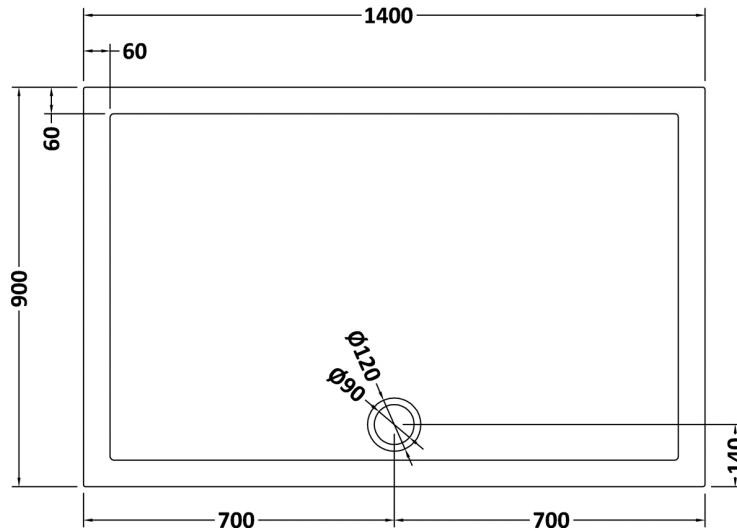

Sales Code: TR71034

Description: Rectangular Tray 1400 X 900

Product Dimensions

Length (mm):	1400
Width (mm):	900
Height (mm):	40
Nett Weight (kg):	42.2

Packaging Dimensions

Length (mm):	1440
Width (mm):	940
Height (mm):	85
Gross Weight (kg):	42.5

Packaging Data

Box Colour:	Shrinkwrap & Polystyrene
Box Qty:	1
Label Size:	100 x 50
Label Colour:	White Label
Label Qty:	2

Outer Box Dimensions (If Applicable)

Length (mm):	
Width (mm):	
Height (mm):	
Gross Weight (kg):	
Barcode:	5056211813279

Product Details

Country of Origin:	United Kingdom
Fitting Instruction:	No
CE & UKCA:	Yes
Colour/Finish:	Slate Grey
Product Material:	Acrylic Capped ABS Caco3 & Pu
Material Colour Reference:	Slate Grey
Radius:	0
Waste Required (mm):	90
Compatible with Leg Kit:	Yes