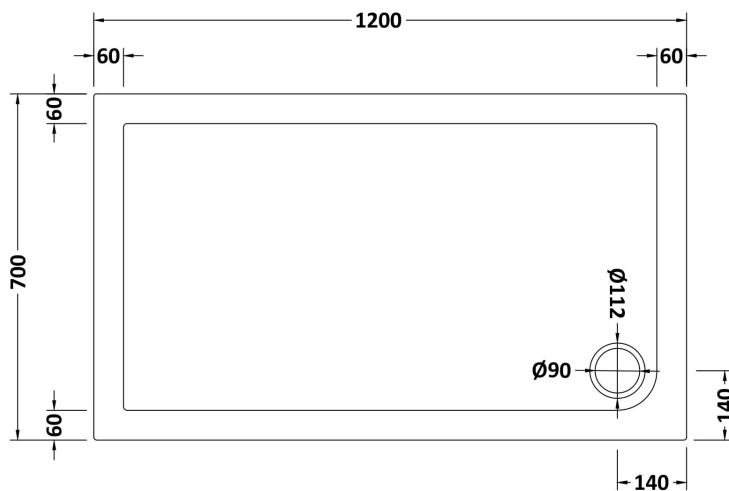

Sales Code: NSR011

Description: Sr Rectangular Tray 1200X700x40

Product Dimensions

Length (mm):	1200
Width (mm):	700
Height (mm):	40
Nett Weight (kg):	28.2

Packaging Dimensions

Length (mm):	1240
Width (mm):	740
Height (mm):	80
Gross Weight (kg):	28.5

Packaging Data

Box Colour:	Shrinkwrap & Polystyrene
Box Qty:	1
Label Size:	100 x 50
Label Colour:	White Label
Label Qty:	2

Outer Box Dimensions (If Applicable)

Length (mm):	
Width (mm):	
Height (mm):	
Gross Weight (kg):	
Barcode:	5056211872191

Product Details

Country of Origin:	United Kingdom
Fitting Instruction:	No
CE & UKCA:	Yes
Colour/Finish:	White
Product Material:	Acrylic Capped ABS Caco3 & Pu
Material Colour Reference:	European White
Radius:	0
Waste Required (mm):	90
Compatible with Leg Kit:	Yes