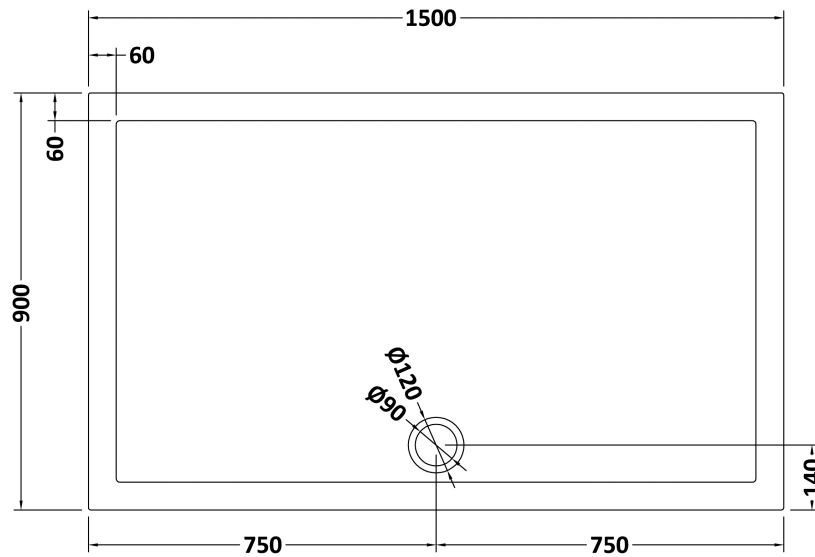

### Product Dimensions

Length (mm):	1500
Width (mm):	900
Height (mm):	40
Nett Weight (kg):	48,1

### Packaging Dimensions

Length (mm):	1540
Width (mm):	940
Height (mm):	85
Gross Weight (kg):	48,4

### Packaging Data

Box Colour:	Shrinkwrap & Polystyrene
Box Qty:	1
Label Size:	100 x 50
Label Colour:	White Label
Label Qty:	2

### Outer Box Dimensions (If Applicable)

Length (mm):	
Width (mm):	
Height (mm):	
Gross Weight (kg):	
Barcode:	5056211813293