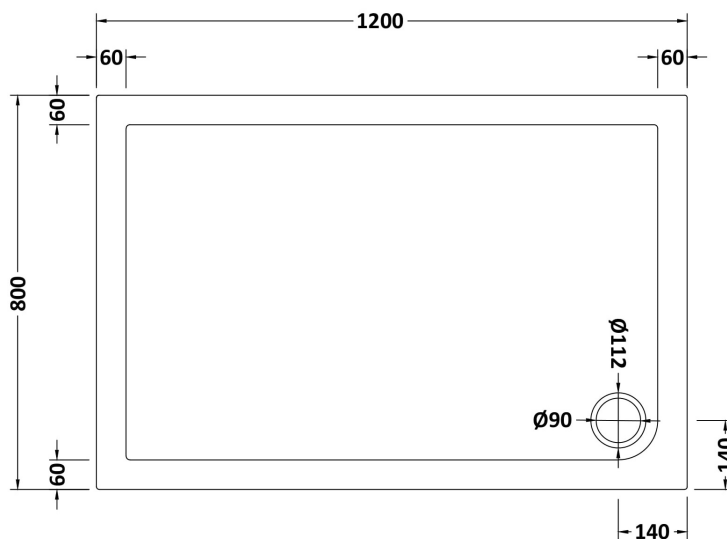

Sales Code: NSR023

Description: Sr Rectangular Tray 1200X800x40

Product Dimensions

Length (mm):	1200
Width (mm):	800
Height (mm):	40
Nett Weight (kg):	31.7

Packaging Dimensions

Length (mm):	1240
Width (mm):	840
Height (mm):	80
Gross Weight (kg):	32

Packaging Data

Box Colour:	Shrinkwrap & Polystyrene
Box Qty:	1
Label Size:	100 x 50
Label Colour:	White Label
Label Qty:	2

Outer Box Dimensions (If Applicable)

Length (mm):	
Width (mm):	
Height (mm):	
Gross Weight (kg):	
Barcode:	5056211872306

Product Details

Country of Origin:	United Kingdom
Fitting Instruction:	No
CE & UKCA:	Yes
Colour/Finish:	White
Product Material:	Acrylic Capped ABS Caco3 & Pu
Material Colour Reference:	European White
Radius:	0
Waste Required (mm):	90
Compatible with Leg Kit:	Yes