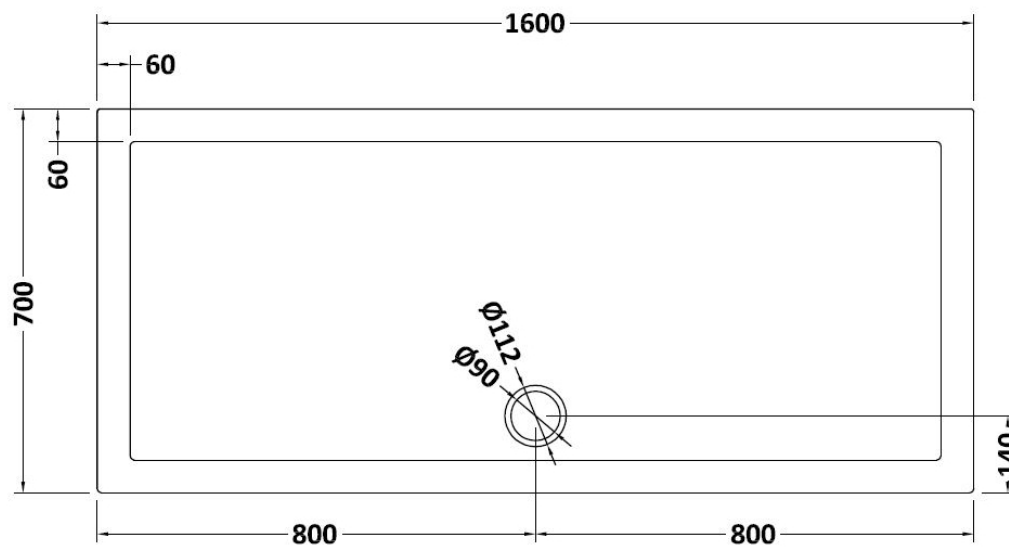

Sales Code: TR71051

Description: Rectangular Tray 1600 X 700

Product Dimensions

Length (mm):	1600
Width (mm):	700
Height (mm):	40
Nett Weight (kg):	41.2

Packaging Dimensions

Length (mm):	1640
Width (mm):	740
Height (mm):	85
Gross Weight (kg):	41.5

Packaging Data

Box Colour:	Shrinkwrap & Polystyrene
Box Qty:	1
Label Size:	100 x 50
Label Colour:	White Label
Label Qty:	2

Outer Box Dimensions (If Applicable)

Length (mm):	
Width (mm):	
Height (mm):	
Gross Weight (kg):	
Barcode:	5056211813309

Product Details

Country of Origin:	United Kingdom
Fitting Instruction:	No
CE & UKCA:	Yes
Colour/Finish:	Slate Grey
Product Material:	Acrylic Capped ABS Caco3 & Pu
Material Colour Reference:	Slate Grey
Radius:	0
Waste Required (mm):	90
Compatible with Leg Kit:	Yes