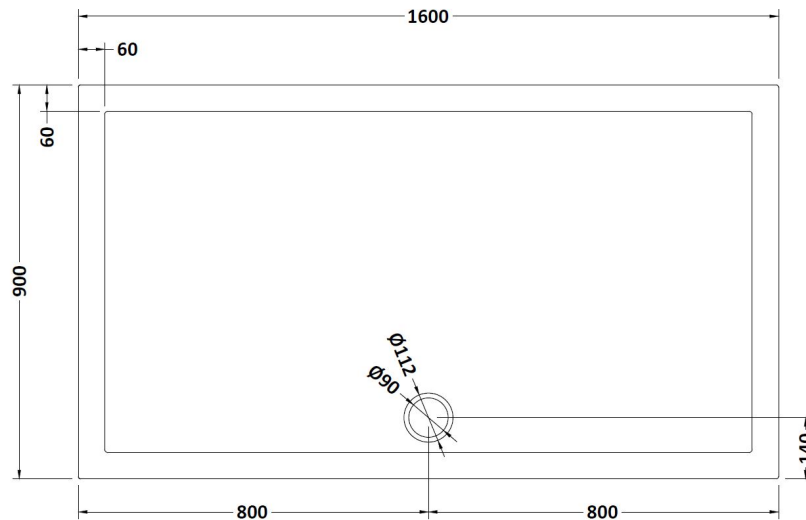

Sales Code: TR71054

Description: Rectangular Tray 1600 X 900

Product Dimensions

Length (mm):	1600
Width (mm):	900
Height (mm):	40
Nett Weight (kg):	49,5

Packaging Dimensions

Length (mm):	1640
Width (mm):	940
Height (mm):	85
Gross Weight (kg):	49,8

Packaging Data

Box Colour:	Shrinkwrap & Polystyrene
Box Qty:	1
Label Size:	100 x 50
Label Colour:	White Label
Label Qty:	2

Outer Box Dimensions (If Applicable)

Length (mm):	
Width (mm):	
Height (mm):	
Gross Weight (kg):	
Barcode:	5056211813620

Product Details

Country of Origin:	United Kingdom
Fitting Instruction:	No
CE & UKCA:	Yes
Colour/Finish:	Slate Grey
Product Material:	Acrylic Capped ABS Caco3 & Pu
Material Colour Reference:	Slate Grey
Radius:	0
Waste Required (mm):	90
Compatible with Leg Kit:	Yes