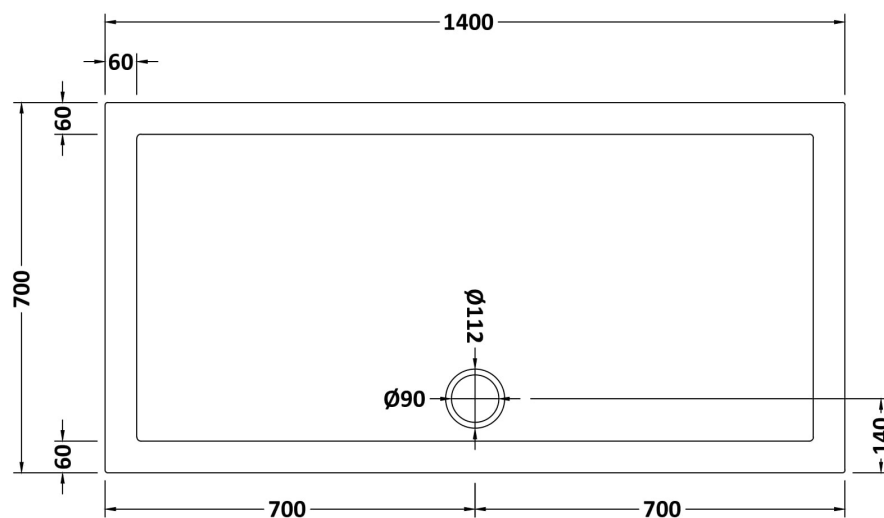

Sales Code: NSR031

Description: Sr Rectangular Tray 1400X700x40

Product Dimensions

Length (mm):	1400
Width (mm):	700
Height (mm):	40
Nett Weight (kg):	32.8

Packaging Dimensions

Length (mm):	1440
Width (mm):	740
Height (mm):	80
Gross Weight (kg):	33.1

Packaging Data

Box Colour:	Shrinkwrap & Polystyrene
Box Qty:	1
Label Size:	100 x 50
Label Colour:	White Label
Label Qty:	2

Outer Box Dimensions (If Applicable)

Length (mm):	
Width (mm):	
Height (mm):	
Gross Weight (kg):	
Barcode:	5056211872337

Product Details

Country of Origin:	United Kingdom
Fitting Instruction:	No
CE & UKCA:	Yes
Colour/Finish:	White
Product Material:	Acrylic Capped ABS Caco3 & Pu
Material Colour Reference:	European White
Radius:	0
Waste Required (mm):	90
Compatible with Leg Kit:	Yes