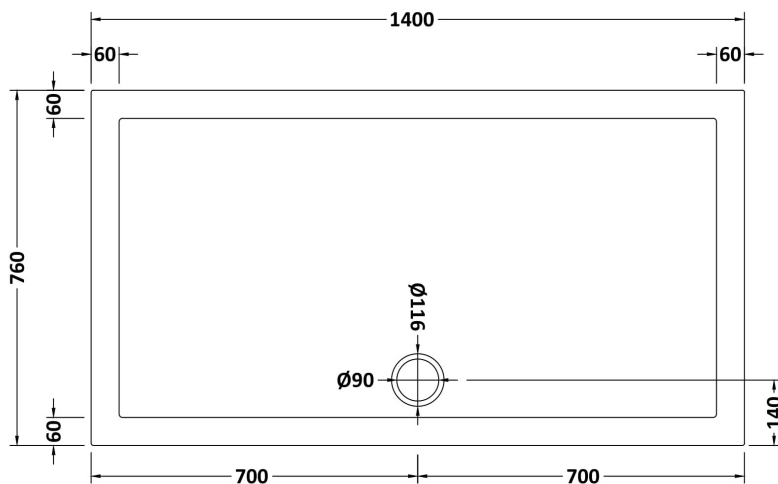

Sales Code: NSR032

Description: Sr Rectangular Tray 1400X760x40

Product Dimensions

Length (mm):	1400
Width (mm):	760
Height (mm):	40
Nett Weight (kg):	36.4

Packaging Dimensions

Length (mm):	1440
Width (mm):	800
Height (mm):	80
Gross Weight (kg):	36.7

Packaging Data

Box Colour:	Shrinkwrap & Polystyrene
Box Qty:	1
Label Size:	100 x 50
Label Colour:	White Label
Label Qty:	2

Outer Box Dimensions (If Applicable)

Length (mm):	
Width (mm):	
Height (mm):	
Gross Weight (kg):	
Barcode:	5056211872344

Product Details

Country of Origin:	United Kingdom
Fitting Instruction:	No
CE & UKCA:	Yes
Colour/Finish:	White
Product Material:	Acrylic Capped ABS Caco3 & Pu
Material Colour Reference:	European White
Radius:	0
Waste Required (mm):	90
Compatible with Leg Kit:	Yes