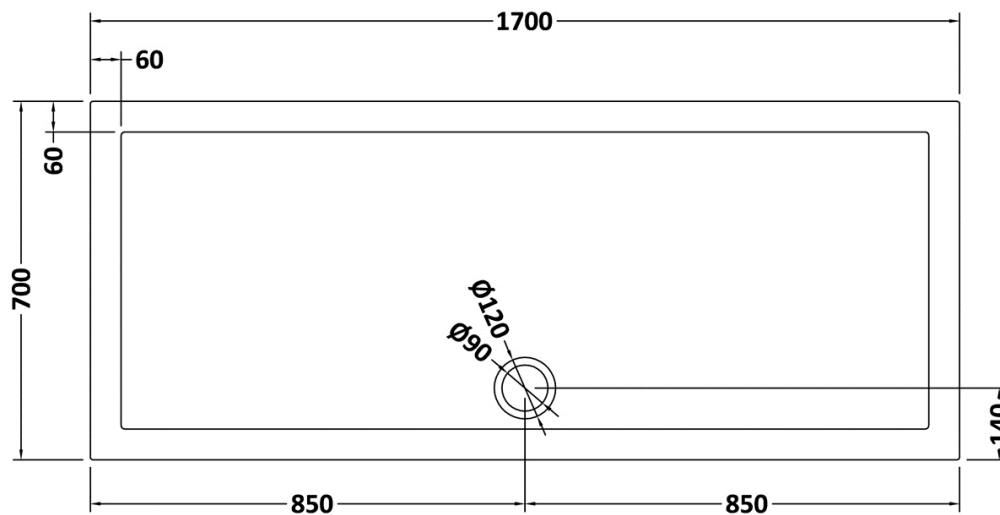

Sales Code: TR71061

Description: Rectangular Tray 1700 X 700

Product Dimensions

Length (mm):	1700
Width (mm):	700
Height (mm):	40
Nett Weight (kg):	43.3

Packaging Dimensions

Length (mm):	1740
Width (mm):	740
Height (mm):	85
Gross Weight (kg):	43.6

Packaging Data

Box Colour:	Shrinkwrap & Polystyrene
Box Qty:	1
Label Size:	100 x 50
Label Colour:	White Label
Label Qty:	2

Outer Box Dimensions (If Applicable)

Length (mm):	
Width (mm):	
Height (mm):	
Gross Weight (kg):	
Barcode:	5056211813323

Product Details

Country of Origin:	United Kingdom
Fitting Instruction:	No
CE & UKCA:	Yes
Colour/Finish:	Slate Grey
Product Material:	Acrylic Capped ABS Caco3 & Pu
Material Colour Reference:	Slate Grey
Radius:	0
Waste Required (mm):	90
Compatible with Leg Kit:	Yes