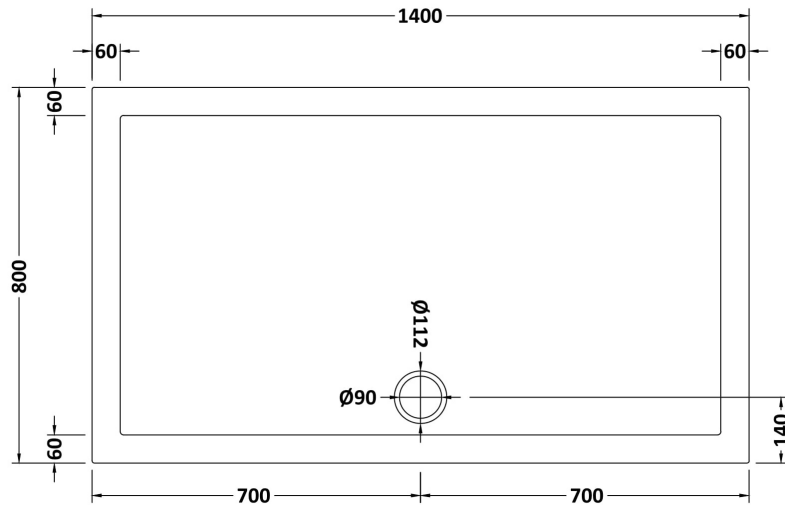

### Product Dimensions

Length (mm):	1400
Width (mm):	800
Height (mm):	40
Nett Weight (kg):	37.6

### Packaging Dimensions

Length (mm):	1440
Width (mm):	840
Height (mm):	80
Gross Weight (kg):	37.9

### Packaging Data

Box Colour:	Shrinkwrap & Polystyrene
Box Qty:	1
Label Size:	100 x 50
Label Colour:	White Label
Label Qty:	2

### Outer Box Dimensions (If Applicable)

Length (mm):	
Width (mm):	
Height (mm):	
Gross Weight (kg):	
Barcode:	5056211872351