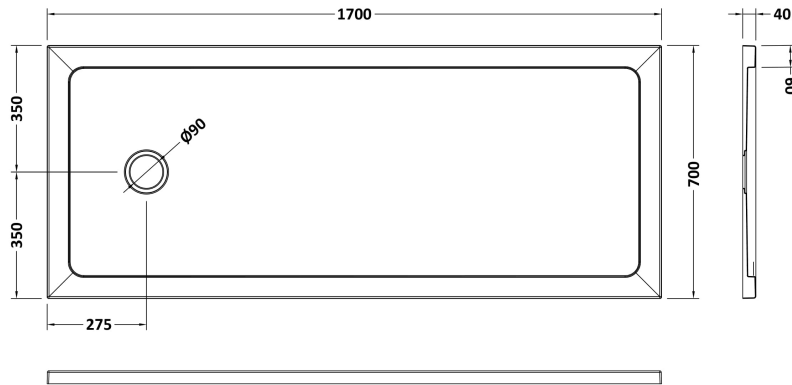

Sales Code: NTP060

Description: Bath Replacement Tray 1700 X 700

Product Dimensions

Length (mm):	1700
Width (mm):	700
Height (mm):	40
Nett Weight (kg):	37.4

Packaging Dimensions

Length (mm):	1740
Width (mm):	740
Height (mm):	80
Gross Weight (kg):	37.7

Packaging Data

Box Colour:	Shrinkwrap & Polystyrene
Box Qty:	1
Label Size:	100 x 50
Label Colour:	White Label
Label Qty:	2

Outer Box Dimensions (If Applicable)

Length (mm):	
Width (mm):	
Height (mm):	
Gross Weight (kg):	
Barcode:	5056462620008

Product Details

Country of Origin:	United Kingdom
Fitting Instruction:	No
CE & UKCA:	Yes
Colour/Finish:	White
Product Material:	Acrylic Capped ABS Caco3 & Pu
Material Colour Reference:	European White
Radius:	0
Waste Required (mm):	90
Compatible with Leg Kit:	Yes