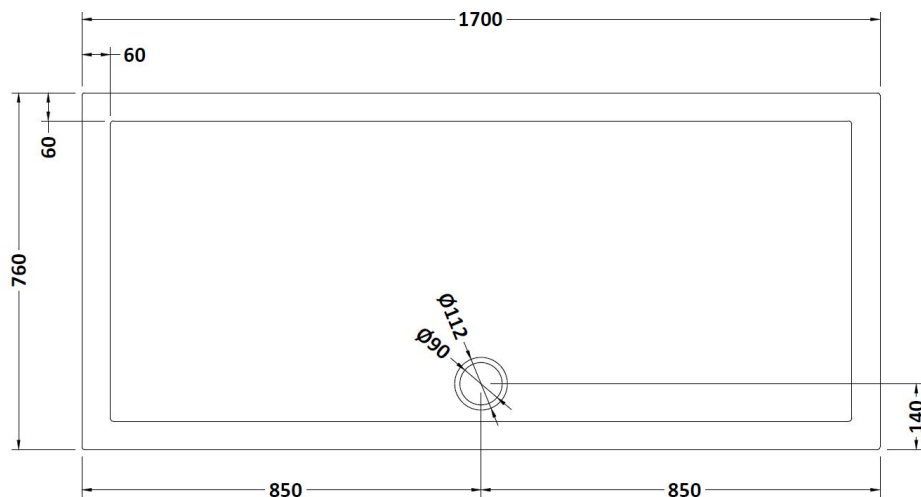

Sales Code: TR71062

Description: Rectangular Tray 1700 X 760

Product Dimensions

Length (mm):	1700
Width (mm):	760
Height (mm):	40
Nett Weight (kg):	44.9

Packaging Dimensions

Length (mm):	1740
Width (mm):	800
Height (mm):	85
Gross Weight (kg):	45.2

Packaging Data

Box Colour:	Shrinkwrap & Polystyrene
Box Qty:	1
Label Size:	100 x 50
Label Colour:	White Label
Label Qty:	2

Outer Box Dimensions (If Applicable)

Length (mm):	
Width (mm):	
Height (mm):	
Gross Weight (kg):	
Barcode:	5056211813637

Product Details

Country of Origin:	United Kingdom
Fitting Instruction:	No
CE & UKCA:	Yes
Colour/Finish:	Slate Grey
Product Material:	Acrylic Capped ABS Caco3 & Pu
Material Colour Reference:	Slate Grey
Radius:	0
Waste Required (mm):	90
Compatible with Leg Kit:	Yes