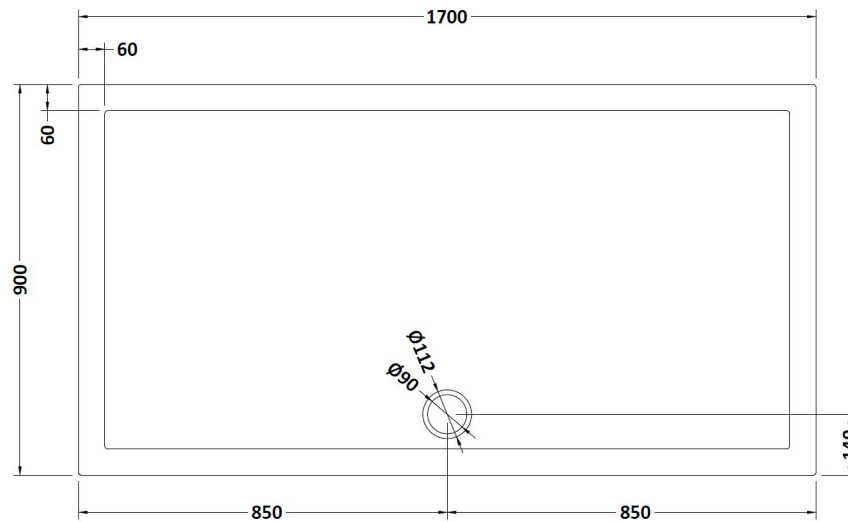

Sales Code: TR71064

Description: Rectangular Tray 1700 X 900

Product Dimensions

Length (mm):	1700
Width (mm):	900
Height (mm):	40
Nett Weight (kg):	52.5

Packaging Dimensions

Length (mm):	1740
Width (mm):	940
Height (mm):	85
Gross Weight (kg):	52.8

Packaging Data

Box Colour:	Shrinkwrap & Polystyrene
Box Qty:	1
Label Size:	100 x 50
Label Colour:	White Label
Label Qty:	2

Outer Box Dimensions (If Applicable)

Length (mm):	
Width (mm):	
Height (mm):	
Gross Weight (kg):	
Barcode:	5056211814030

Product Details

Country of Origin:	United Kingdom
Fitting Instruction:	No
CE & UKCA:	Yes
Colour/Finish:	Slate Grey
Product Material:	Acrylic Capped ABS Caco3 & Pu
Material Colour Reference:	Slate Grey
Radius:	0
Waste Required (mm):	90
Compatible with Leg Kit:	Yes