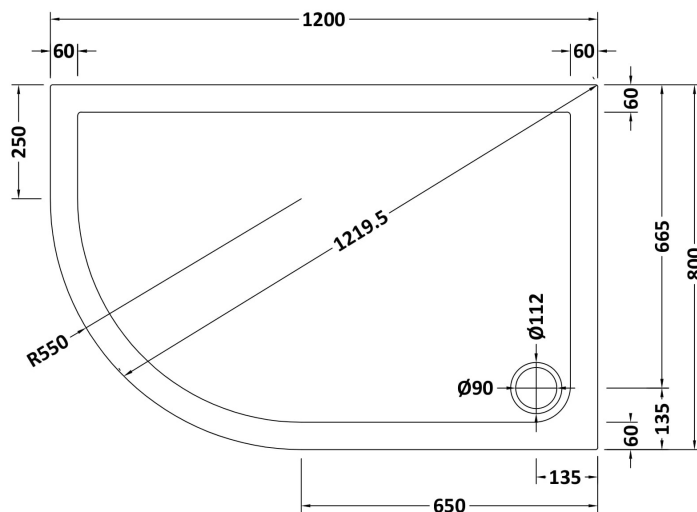

### Product Dimensions

Length (mm):	1200
Width (mm):	800
Height (mm):	40
Nett Weight (kg):	27.9

### Packaging Dimensions

Length (mm):	1240
Width (mm):	840
Height (mm):	85
Gross Weight (kg):	28.2

### Packaging Data

Box Colour:	Shrinkwrap & Polystyrene
Box Qty:	1
Label Size:	100 x 50
Label Colour:	White Label
Label Qty:	2

### Outer Box Dimensions (If Applicable)

Length (mm):	
Width (mm):	
Height (mm):	
Gross Weight (kg):	
Barcode:	5056211813453