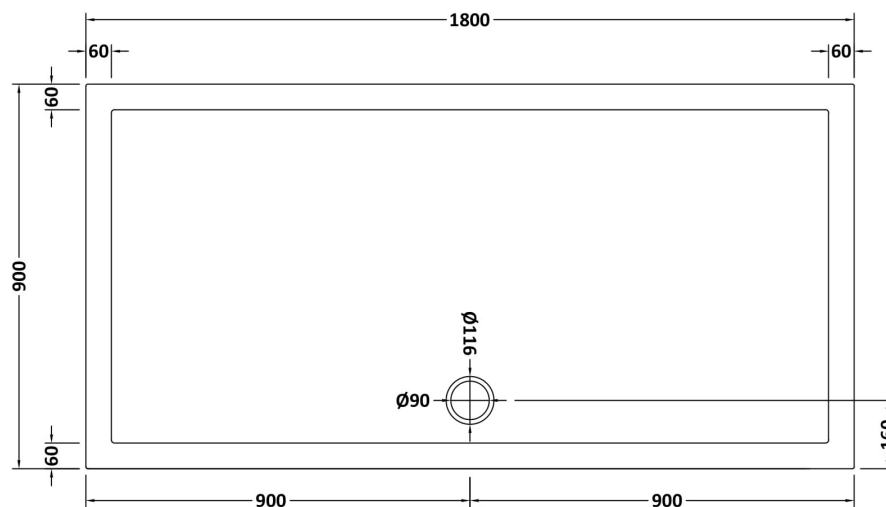

Sales Code: TR71074

Description: Rectangular Tray 1800 X 900

Product Dimensions

Length (mm):	1800
Width (mm):	900
Height (mm):	40
Nett Weight (kg):	58.8

Packaging Dimensions

Length (mm):	1840
Width (mm):	940
Height (mm):	85
Gross Weight (kg):	59.1

Packaging Data

Box Colour:	Shrinkwrap & Polystyrene
Box Qty:	1
Label Size:	100 x 50
Label Colour:	White Label
Label Qty:	2

Outer Box Dimensions (If Applicable)

Length (mm):	
Width (mm):	
Height (mm):	
Gross Weight (kg):	
Barcode:	5056211813651

Product Details

Country of Origin:	United Kingdom
Fitting Instruction:	No
CE & UKCA:	Yes
Colour/Finish:	Slate Grey
Product Material:	Acrylic Capped ABS Caco3 & Pu
Material Colour Reference:	Slate Grey
Radius:	0
Waste Required (mm):	90
Compatible with Leg Kit:	Yes