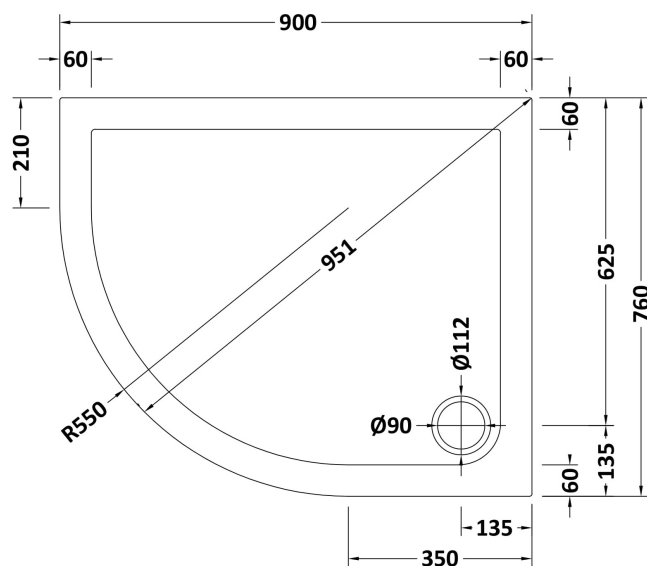

### Product Dimensions

Length (mm):	900
Width (mm):	760
Height (mm):	40
Nett Weight (kg):	21.6

### Packaging Dimensions

Length (mm):	940
Width (mm):	800
Height (mm):	85
Gross Weight (kg):	21.9

### Packaging Data

Box Colour:	Shrinkwrap & Polystyrene
Box Qty:	1
Label Size:	100 x 50
Label Colour:	White Label
Label Qty:	2

### Outer Box Dimensions (If Applicable)

Length (mm):	
Width (mm):	
Height (mm):	
Gross Weight (kg):	
Barcode:	5056211813378