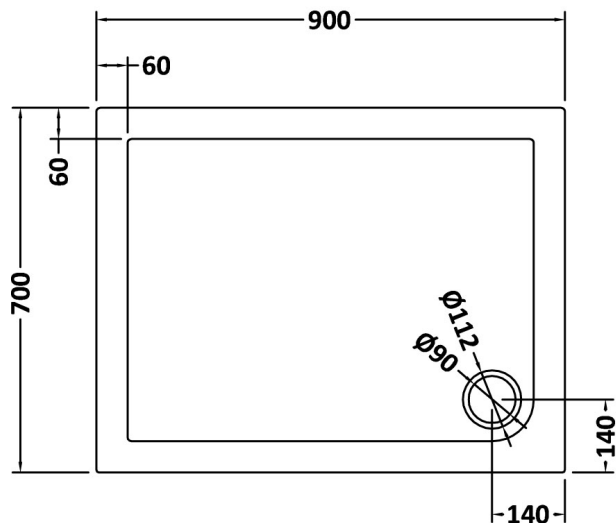

Sales Code: TR71007

Description: Rectangular Tray 900 X 700

Product Dimensions

Length (mm):	900
Width (mm):	700
Height (mm):	40
Nett Weight (kg):	20.6

Packaging Dimensions

Length (mm):	940
Width (mm):	740
Height (mm):	85
Gross Weight (kg):	20.9

Packaging Data

Box Colour:	Shrinkwrap & Polystyrene
Box Qty:	1
Label Size:	100 x 50
Label Colour:	White Label
Label Qty:	2

Outer Box Dimensions (If Applicable)

Length (mm):	
Width (mm):	
Height (mm):	
Gross Weight (kg):	
Barcode:	5056211813101

Product Details

Country of Origin:	United Kingdom
Fitting Instruction:	No
CE & UKCA:	Yes
Colour/Finish:	Slate Grey
Product Material:	Acrylic Capped ABS Caco3 & Pu
Material Colour Reference:	Slate Grey
Radius:	0
Waste Required (mm):	90
Compatible with Leg Kit:	Yes