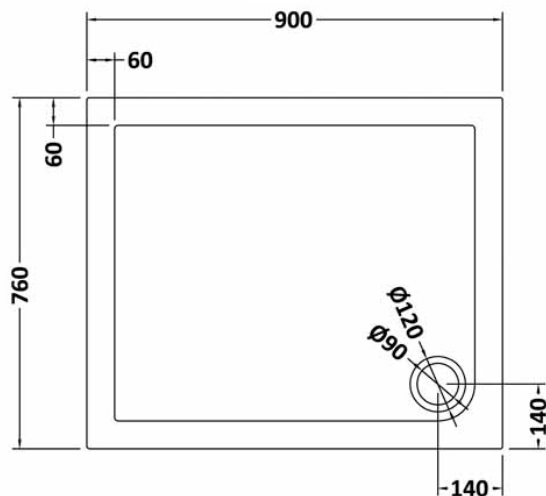

Sales Code: TR71008

Description: Rectangular Tray 900 X 760

Product Dimensions

Length (mm):	900
Width (mm):	760
Height (mm):	40
Nett Weight (kg):	21.4

Packaging Dimensions

Length (mm):	940
Width (mm):	800
Height (mm):	85
Gross Weight (kg):	21.7

Packaging Data

Box Colour:	Shrinkwrap & Polystyrene
Box Qty:	1
Label Size:	100 x 50
Label Colour:	White Label
Label Qty:	2

Outer Box Dimensions (If Applicable)

Length (mm):	
Width (mm):	
Height (mm):	
Gross Weight (kg):	
Barcode:	5056211813118

Product Details

Country of Origin:	United Kingdom
Fitting Instruction:	No
CE & UKCA:	Yes
Colour/Finish:	Slate Grey
Product Material:	Acrylic Capped ABS Caco3 & Pu
Material Colour Reference:	Slate Grey
Radius:	0
Waste Required (mm):	90
Compatible with Leg Kit:	Yes