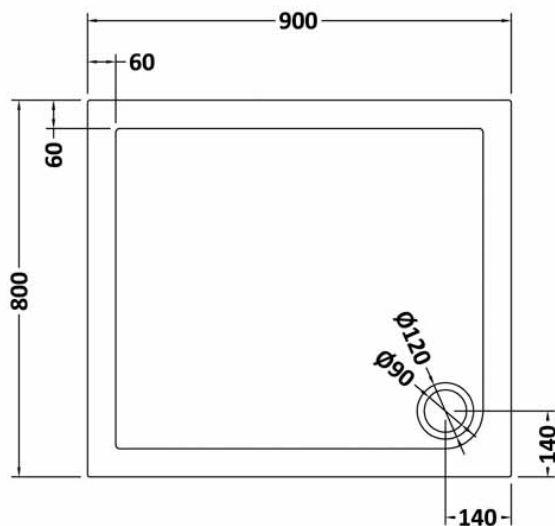

Sales Code: TR71009

Description: Rectangular Tray 900 X 800

Product Dimensions

Length (mm):	900
Width (mm):	800
Height (mm):	40
Nett Weight (kg):	23.6

Packaging Dimensions

Length (mm):	940
Width (mm):	840
Height (mm):	85
Gross Weight (kg):	23.9

Packaging Data

Box Colour:	Shrinkwrap & Polystyrene
Box Qty:	1
Label Size:	100 x 50
Label Colour:	White Label
Label Qty:	2

Outer Box Dimensions (If Applicable)

Length (mm):	
Width (mm):	
Height (mm):	
Gross Weight (kg):	
Barcode:	5056211813125

Product Details

Country of Origin:	United Kingdom
Fitting Instruction:	No
CE & UKCA:	Yes
Colour/Finish:	Slate Grey
Product Material:	Acrylic Capped ABS Caco3 & Pu
Material Colour Reference:	Slate Grey
Radius:	0
Waste Required (mm):	90
Compatible with Leg Kit:	Yes