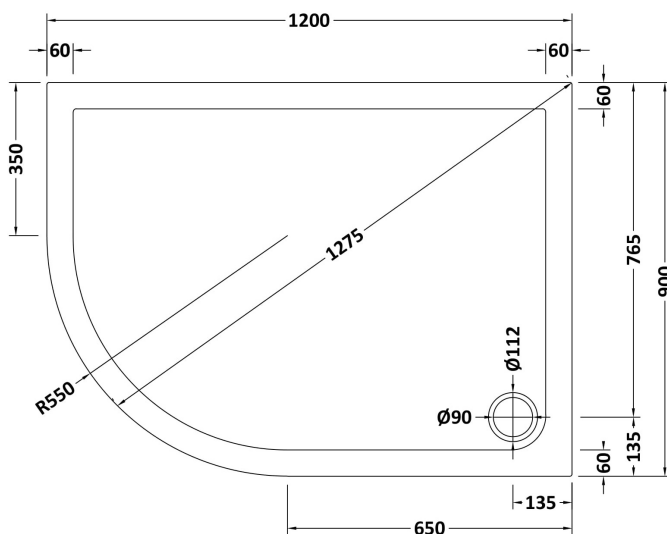

Sales Code: NSR114

Description: Sr Offset Quad Tray Lh 1200X900x40

Product Dimensions

Length (mm):	1200
Width (mm):	900
Height (mm):	40
Nett Weight (kg):	33.9

Packaging Dimensions

Length (mm):	1240
Width (mm):	940
Height (mm):	80
Gross Weight (kg):	34.2

Packaging Data

Box Colour:	Shrinkwrap & Polystyrene
Box Qty:	1
Label Size:	100 x 50
Label Colour:	White Label
Label Qty:	2

Outer Box Dimensions (If Applicable)

Length (mm):	
Width (mm):	
Height (mm):	
Gross Weight (kg):	
Barcode:	5056211872689

Product Details

Country of Origin:	United Kingdom
Fitting Instruction:	No
CE & UKCA:	Yes
Colour/Finish:	White
Product Material:	Acrylic Capped ABS Caco3 & Pu
Material Colour Reference:	European White
Radius:	550
Waste Required (mm):	90
Compatible with Leg Kit:	Yes