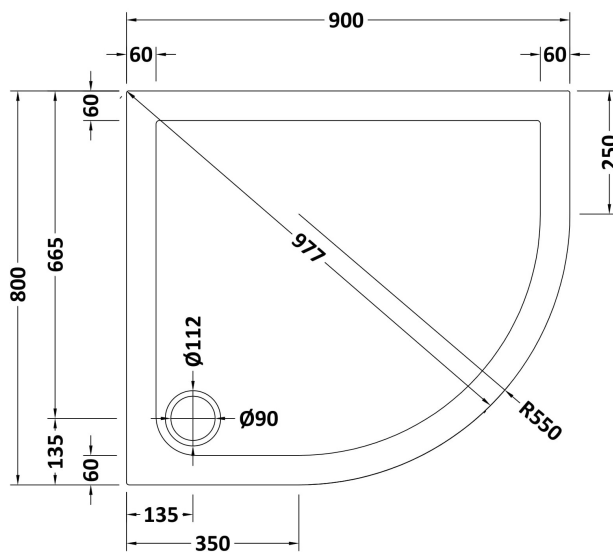

Sales Code: TR71104

Description: Offset Tray Rh 900 X 800

Product Dimensions

Length (mm):	900
Width (mm):	800
Height (mm):	40
Nett Weight (kg):	23.7

Packaging Dimensions

Length (mm):	940
Width (mm):	840
Height (mm):	85
Gross Weight (kg):	24

Packaging Data

Box Colour:	Shrinkwrap & Polystyrene
Box Qty:	1
Label Size:	100 x 50
Label Colour:	White Label
Label Qty:	2

Outer Box Dimensions (If Applicable)

Length (mm):	
Width (mm):	
Height (mm):	
Gross Weight (kg):	
Barcode:	5056211813408

Product Details

Country of Origin:	United Kingdom
Fitting Instruction:	No
CE & UKCA:	Yes
Colour/Finish:	Slate Grey
Product Material:	Acrylic Capped ABS Caco3 & Pu
Material Colour Reference:	Slate Grey
Radius:	550
Waste Required (mm):	90
Compatible with Leg Kit:	Yes